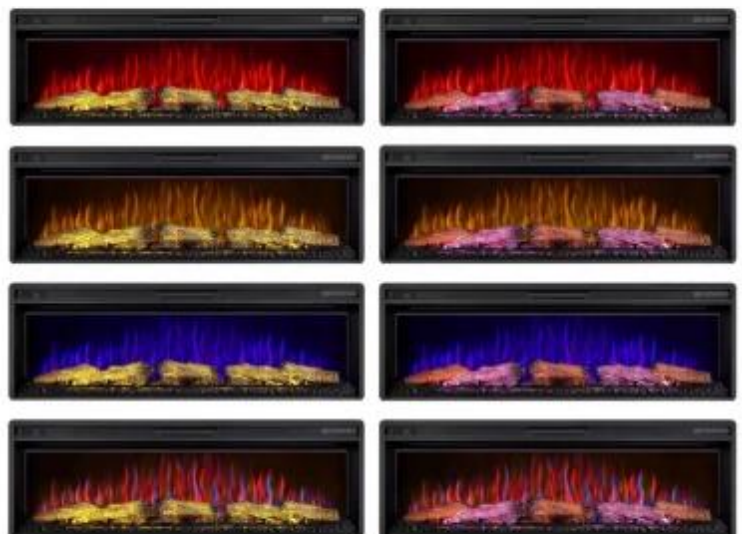

ARTIFLAME AF50

ELP-40-108

ArtiFlame AF50 Multicolour provides varied warmth and vibrant colours, ideal for creating a unique atmosphere in your home.

TECHNICAL SPECIFICATIONS

Appearance

Decoration	Wooden Logs

Features

	4

Features

Audio	Yes
Brightness levels	5

Features

Control	Control Panel
Control	Remote Control
Fuel	Electricity
Heat output (max)	1,6 kW

Features

Heat output (min.)	0 kW

Features

Remote control	Yes (included)
Requires electricity	Yes

Features

Thermostat	Yes

Size

Cable lenght	150 cm

Size

Depth	22,5 cm
Height	42,5 cm
Length/Width	129,5 cm
Weight	25 kg