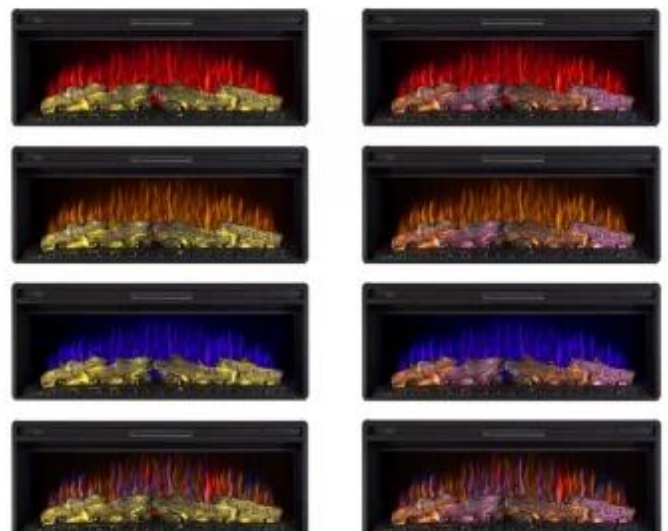

ARTIFLAME AF42

ELP-40-107

ArtiFlame AF42 Multicolor brings colourful warmth and style to your home with advanced LED technology and varied flame effects.

TECHNICAL SPECIFICATIONS

Appearance

Decoration	Wooden Logs

Features

	4

Features

Audio	Yes
Brightness levels	5

Features

Control	Control Panel
Control	Remote Control
Fuel	Electricity
Heat output (max)	1,6 kW

Features

Heat output (min.)	0 kW

Features

Remote control	Yes (included)
Requires electricity	Yes

Features

Thermostat	Yes

Size

Cable length	150 cm

Size

Depth	22,5 cm
Height	42,5 cm
Length/Width	109,2 cm
Weight	21,2 kg