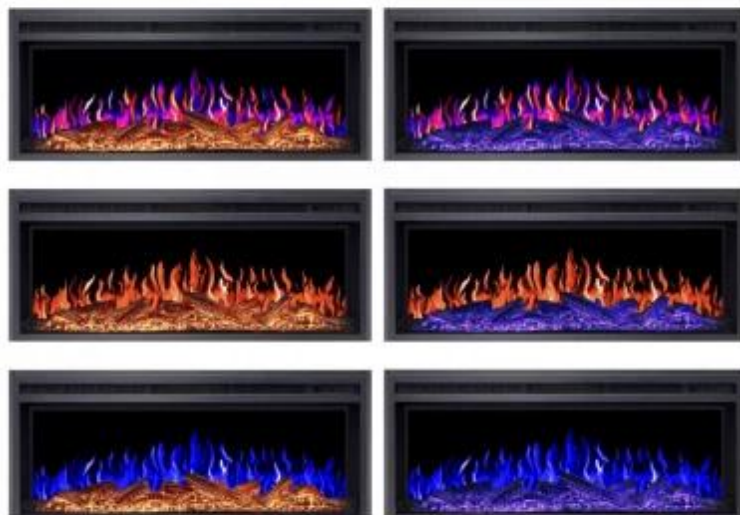

ARTIFLAME AF38 MULTICOLOUR

ELP-40-106

ArtiFlame AF38 Multicolour adds a colourful touch and cosy warmth to your home with energy-efficient LED technology and realistic flame effects.

TECHNICAL SPECIFICATIONS

Appearance

Decoration	Wooden Logs

Features

	4

Features

Audio	Yes

Features

Control	Control Panel

Control	Remote Control

Fuel	Electricity

Heat output (max)	1,8 kW

Features

Heat output (min.)	0 kW

Features

Remote control	Yes (included)

Requires electricity	Yes

Features

Thermostat	Yes

Size

Cable length	150 cm

Size

Depth	19 cm

Height	39,5 cm

Length/Width	99,3 cm

Type