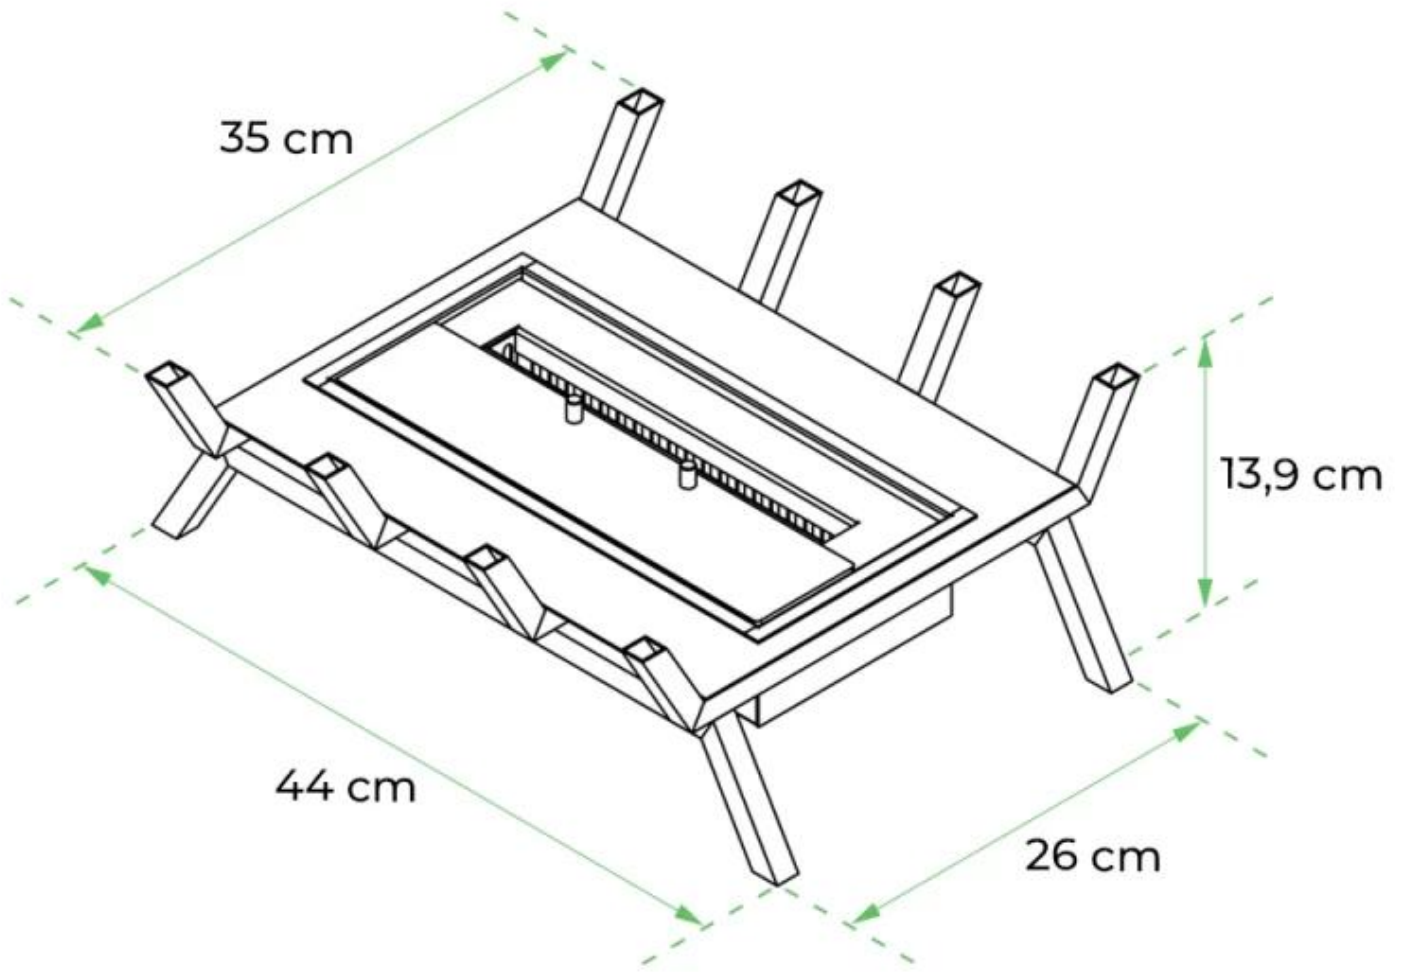

BIOETHANOL FIRE GRATE M - 40 CM

BIO-20-318

Freestanding bioethanol fireplace grate with burner and ceramic wood. Designed for placement and use in a traditional open fireplace. This model measures 40 cm in width.

TECHNICAL SPECIFICATIONS

Appearance

Decoration	Wooden Logs
------------	-------------

Burner

Adjustable	Yes
Burn time	6 hours
Capacity	1.5 Litres
Control	Manual
Flame length	24 cm
Fuel	Bioethanol
Heat output (max)	2,2 kW
Minimum room size	45 m ³
Requires electricity	No
Usage	0.25 L/h

Size

Depth	35 cm
Height	13,9 cm
Length/Width	44 cm

Type

Brand	ScandiFlames
Producttype	Bioethanol Fireplace Insert
Producttype	Insert for Existing Fireplace

TECHNICAL DRAWING