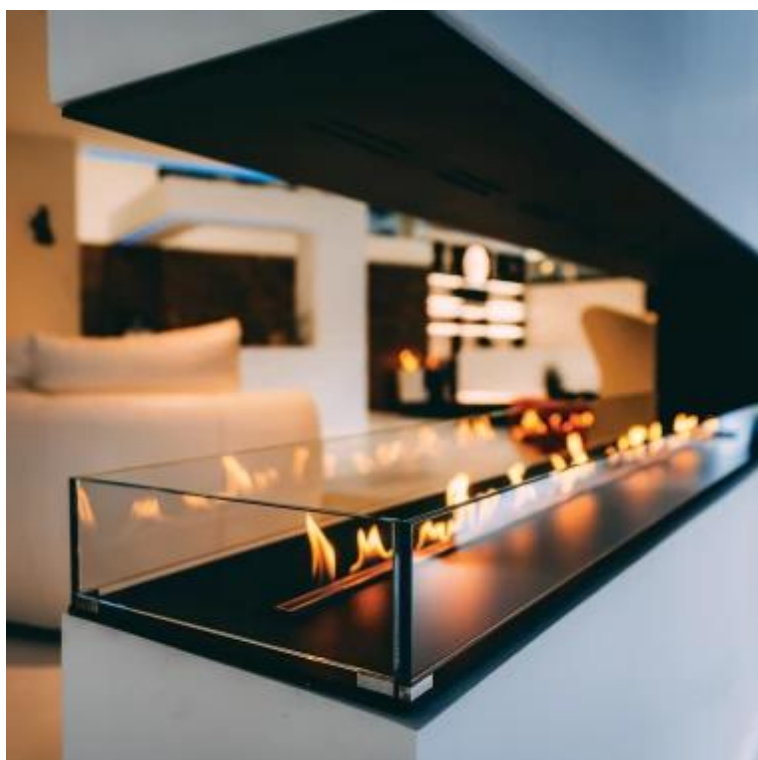

DENVER F6 1320MM

BIO-50-666

DecoFlame Denver F6 1320mm is a premium, automatic remote-controlled bioethanol fireplace designed to deliver a luxurious fireplace experience. With a width of 132 cm and six adjustable flame levels, this fireplace creates an impressive ambience with up to 19 hours of burn time. The Danish manufacturer DecoFlame ensures high quality and safety with integrated safety sensors and an automatic pump system. The fireplace can be controlled via an app, remote control, or control panel and requires no chimney. Ideal for large rooms of at least 140 m³.

TECHNICAL SPECIFICATIONS

Burner

Flame length	110 cm
Minimum room size	140 m ³
Requires electricity	Yes
Burn time	19 hours
Adjustable flame	Yes
Control	Control Panel
Control	App-control
Control	Remote Control
Control	Automatic
Heat output (max)	7 kW
Capacity	8.4 Litres
Recommended air change rate	1 Air changes per Hour
Heat output (min.)	2,6 kW
Flue/chimney	Not Required
Remote control	Yes (included)
Flame levels	6
Fuel	Bioethanol

Type

	Glass
	User guide
	Pump
	Bioethanol Burner
Producttype	Remote Controlled Bioethanol Burner
Brand	Decoflame
Flame view	All sides
Use	Indoor
Warranty	2 years

Appearance

Materials	Steel
Steel thickness	8 mm
Colour	Black
Finish	Matte
Shape	Rectangular

Glas included	Yes
---------------	-----

Size

Length/Width	132 cm
Height	17 cm
Depth	24 cm
Weight	23 kg
