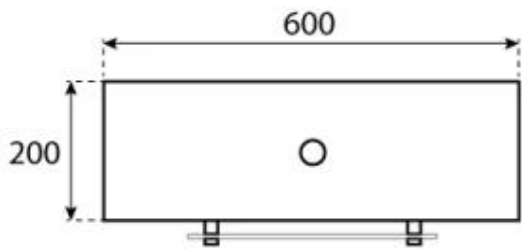

OTTAWA BLACK - 60 CM

BIO-40-103

Round black suspended bioethanol fireplace with a 50 cm diameter. Ceiling pole of 1 meter - possible to buy extra ceiling rod length. Burn time up to 6 hours.

TECHNICAL SPECIFICATIONS

Appearance

Colour	Black
Finish	Matte
Glas included	Yes
Materials	Steel
Shape	Round

Burner

Adjustable	Yes
Burn time	6 hours
Capacity	1.2 Litres
Control	Manual
Flame length	24 cm
Flue/chimney	Not required
Fuel	Bioethanol
Heat output (max)	2,2 kW
Minimum room size	45 m ³
Remote control	No
Requires electricity	No
Usage	0.25 L/h

Size

Depth	20 cm
Diameter	60 cm
Height	160 cm
Length/Width	60 cm

Type

Brand	ScandiFlames
Producttype	Ceiling-mounted bioethanol Fireplace
Use	Indoor
Warranty	2 years

CACHFIRES