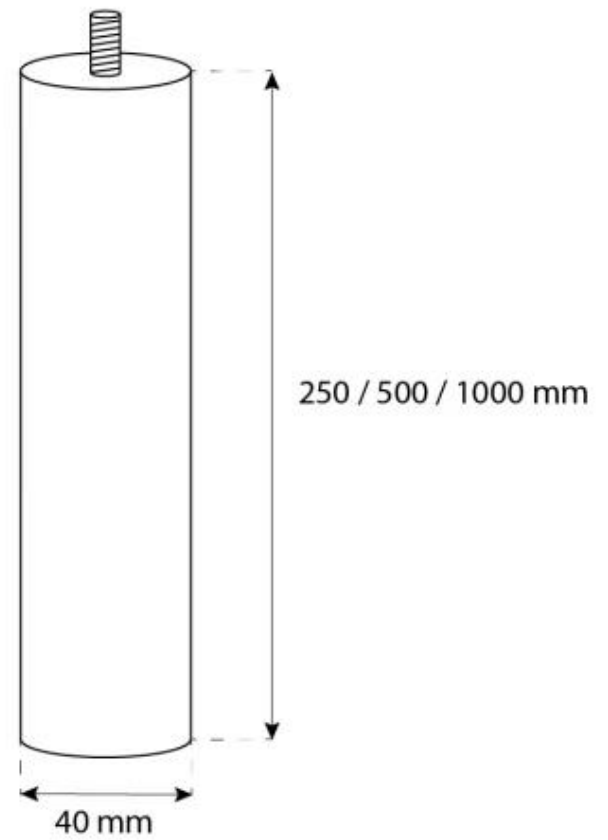

OTTAWA BLACK - 60 CM

BIO-40-103

Ottawa is a stylish round ceiling-mounted bioethanol fireplace with a diameter of 60 cm. Featuring a 1.5-liter burner which allows you to enjoy the flames up to 6 hours per fill. Crafted from 4 mm thick powder-coated black steel, the fireplace offers a sleek finish. It includes an adjustable ceiling rod for varying installation heights, with an optional angled mount available for sloped ceilings. Ottawa is perfect for adding a cosy ambience to modern interiors.

TECHNICAL SPECIFICATIONS

Burner

Heat output (max)	2,2 kW
Capacity	1.2 Litres
Flue/chimney	Not Required
Remote control	No
Flame length	24 cm
Minimum room size	45 m ³
Requires electricity	No
Burn time	6 hours
Adjustable flame	Yes
Control	Manual
Fuel	Bioethanol
Usage	0.25 L/h

Appearance

Materials	Steel
Colour	Black
Finish	Matte
Shape	Round
Glas included	Yes

Type

Producttype	Ceiling-mounted bioethanol Fireplace
Brand	ScandiFlames
Use	Indoor
Warranty	2 years

Size

Length/Width	60 cm
Height	160 cm
Depth	20 cm
Diameter	60 cm