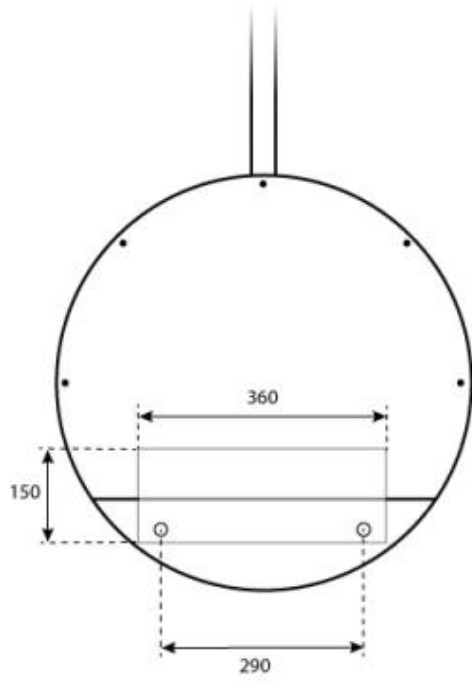

OTTAWA BLACK - 60 CM

BIO-40-103

Ottawa is a stylish round ceiling-mounted bioethanol fireplace with a diameter of 60 cm. Featuring a 1.5-liter burner which allows you to enjoy the flames up to 6 hours per fill. Crafted from 4 mm thick powder-coated black steel, the fireplace offers a sleek finish. It includes an adjustable ceiling rod for varying installation heights, with an optional angled mount available for sloped ceilings. Ottawa is perfect for adding a cosy ambience to modern interiors.

TECHNICAL SPECIFICATIONS

Burner

Heat output (max)	2,2 kW
Capacity	1.2 Litres
Flue/chimney	Not Required
Remote control	No
Flame length	24 cm
Minimum room size	45 m ³
Requires electricity	No
Burn time	6 hours
Adjustable flame	Yes
Control	Manual
Fuel	Bioethanol
Usage	0.25 L/h

Appearance

Materials	Steel
Colour	Black
Finish	Matte
Shape	Round
Glas included	Yes

Type

Producttype	Ceiling-mounted bioethanol Fireplace
Brand	ScandiFlames
Use	Indoor
Warranty	2 years

Size

Length/Width	60 cm
Height	160 cm
Depth	20 cm
Diameter	60 cm