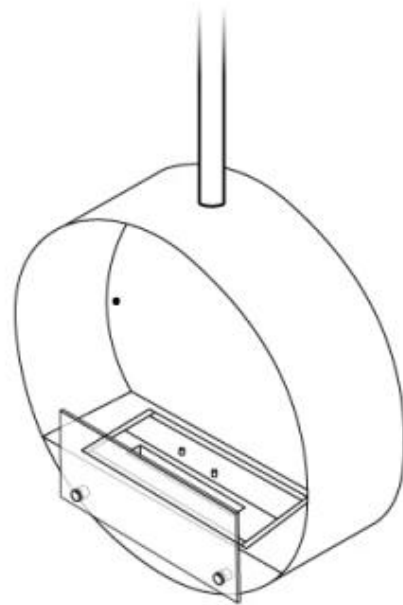

OTTAWA BLACK - 60 CM

BIO-40-103

Round black suspended bioethanol fireplace with a 50 cm diameter. Ceiling pole of 1 meter - possible to buy extra ceiling rod length. Burn time up to 6 hours.

TECHNICAL SPECIFICATIONS

Appearance

Colour	Black
Finish	Matte
Glas included	Yes
Materials	Steel
Shape	Round

Burner

Adjustable	Yes
Burn time	6 hours
Capacity	1.2 Litres
Control	Manual
Flame length	24 cm
Flue/chimney	Not required
Fuel	Bioethanol
Heat output (max)	2,2 kW
Minimum room size	45 m ³
Remote control	No
Requires electricity	No
Usage	0.25 L/h

Size

Depth	20 cm
Diameter	60 cm
Height	160 cm
Length/Width	60 cm

Type

Brand	ScandiFlames
Producttype	Ceiling-mounted bioethanol Fireplace
Use	Indoor
Warranty	2 years

CACHFIRES