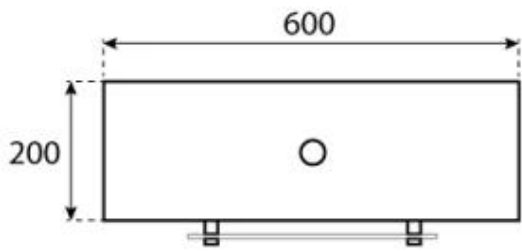

OTTAWA BLACK - 60 CM

BIO-40-103

Ottawa is a stylish round ceiling-mounted bioethanol fireplace with a diameter of 60 cm. Featuring a 1.5-liter burner which allows you to enjoy the flames up to 6 hours per fill. Crafted from 4 mm thick powder-coated black steel, the fireplace offers a sleek finish. It includes an adjustable ceiling rod for varying installation heights, with an optional angled mount available for sloped ceilings. Ottawa is perfect for adding a cosy ambience to modern interiors.

TECHNICAL SPECIFICATIONS

Burner

Heat output (max)	2,2 kW
Capacity	1.2 Litres
Flue/chimney	Not Required
Remote control	No
Flame length	24 cm
Minimum room size	45 m ³
Requires electricity	No
Burn time	6 hours
Adjustable flame	Yes
Control	Manual
Fuel	Bioethanol
Usage	0.25 L/h

Appearance

Materials	Steel
Colour	Black
Finish	Matte
Shape	Round
Glas included	Yes

Type

Producttype	Ceiling-mounted bioethanol Fireplace
Brand	ScandiFlames
Use	Indoor
Warranty	2 years

Size

Length/Width	60 cm
Height	160 cm
Depth	20 cm
Diameter	60 cm