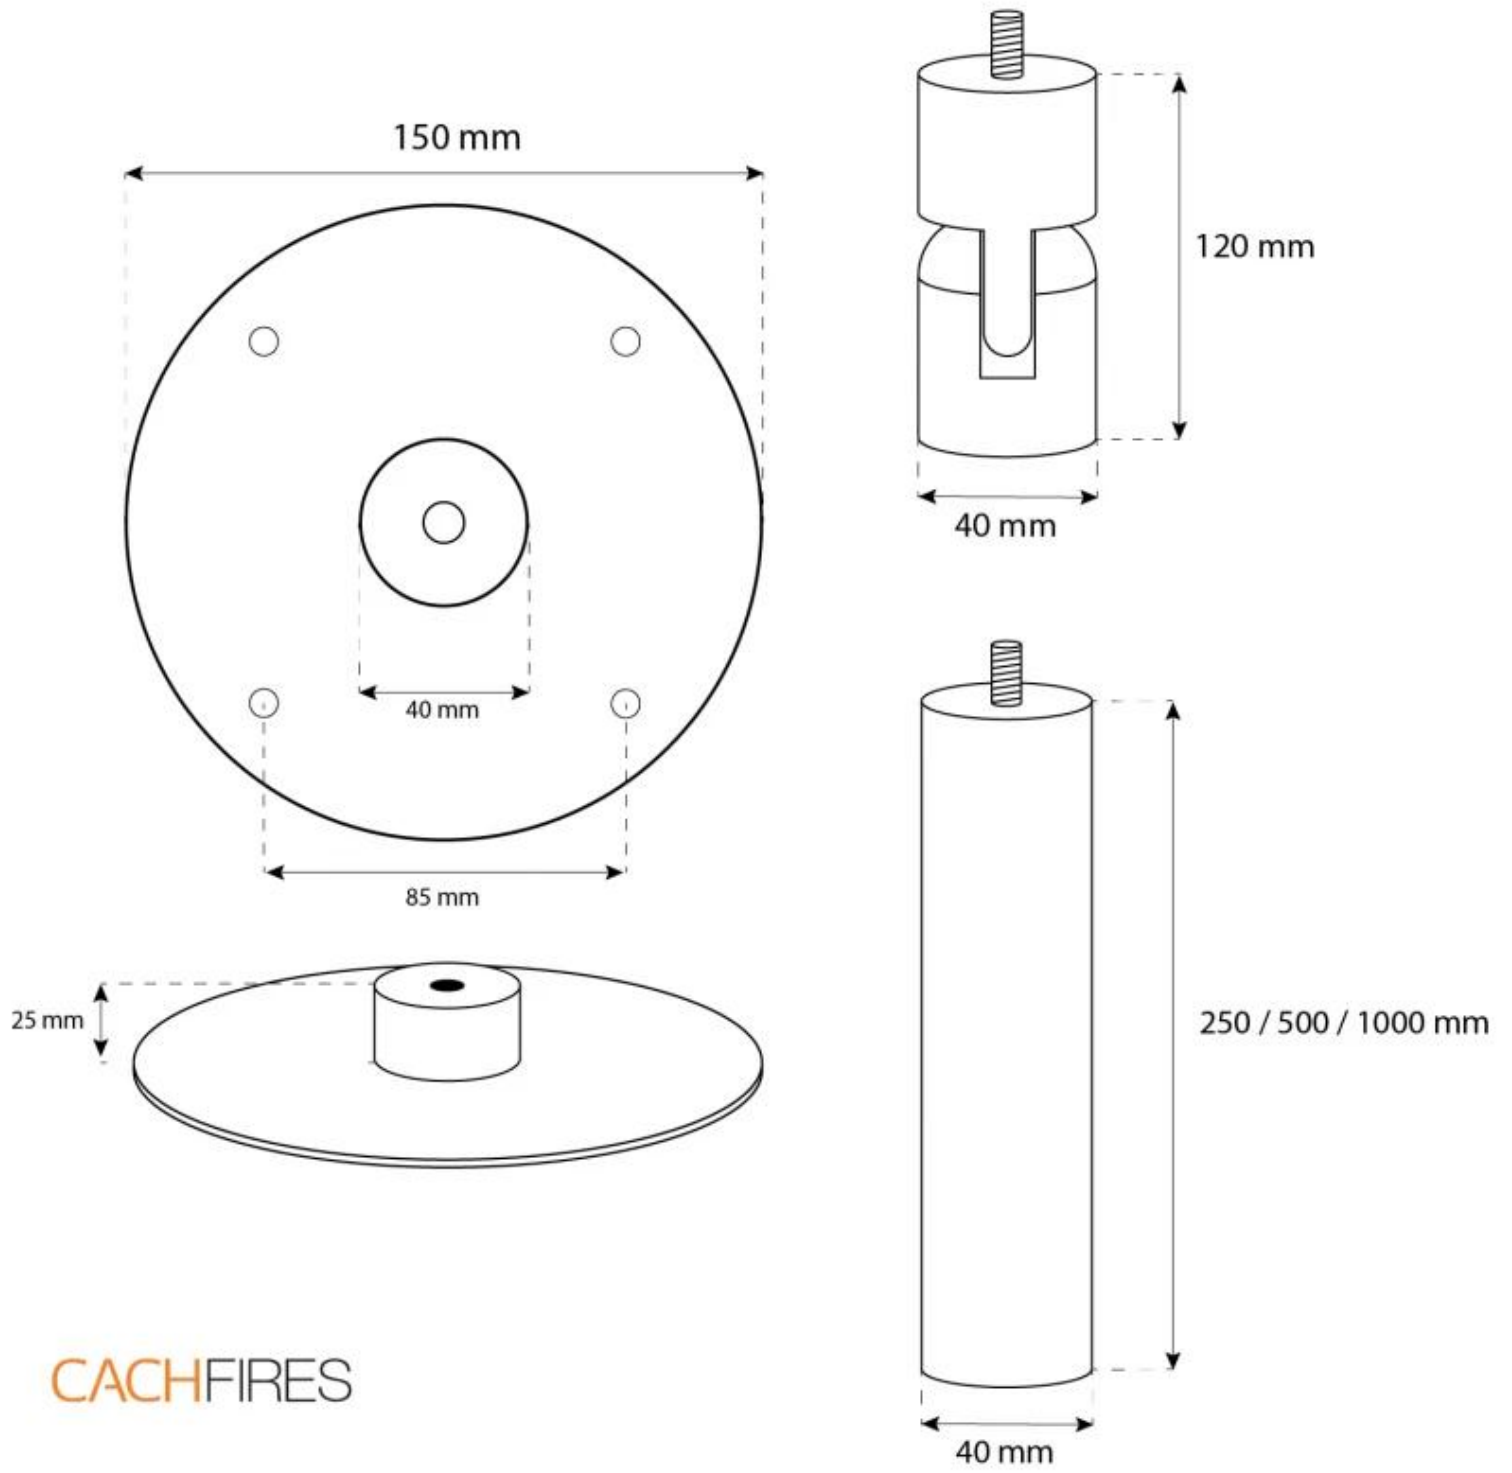

OTTAWA BLACK - 60 CM

BIO-40-103

Round black suspended bioethanol fireplace with a 50 cm diameter. Ceiling pole of 1 meter - possible to buy extra ceiling rod length. Burn time up to 6 hours.

TECHNICAL SPECIFICATIONS

Appearance

Colour	Black
Finish	Matte
Glas included	Yes
Materials	Steel
Shape	Round

Burner

Adjustable	Yes
Burn time	6 hours
Capacity	1.2 Litres
Control	Manual
Flame length	24 cm
Flue/chimney	Not required
Fuel	Bioethanol
Heat output (max)	2,2 kW
Minimum room size	45 m ³
Remote control	No
Requires electricity	No
Usage	0.25 L/h

Size

Depth	20 cm
Diameter	60 cm
Height	160 cm
Length/Width	60 cm

Type

Brand	ScandiFlames
Producttype	Ceiling-mounted bioethanol Fireplace
Use	Indoor
Warranty	2 years

CACHFIRES