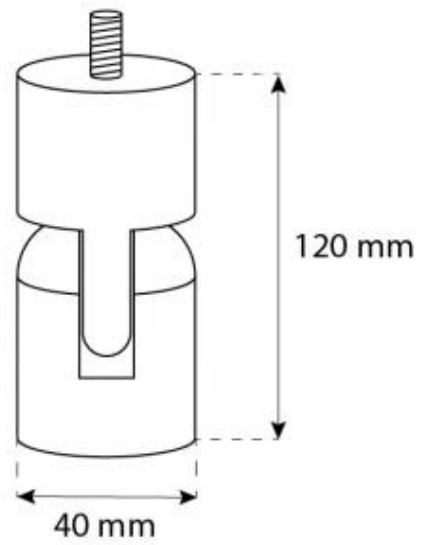

OTTAWA BLACK - 60 CM

BIO-40-103

Ottawa is a stylish round ceiling-mounted bioethanol fireplace with a diameter of 60 cm. Featuring a 1.5-liter burner which allows you to enjoy the flames up to 6 hours per fill. Crafted from 4 mm thick powder-coated black steel, the fireplace offers a sleek finish. It includes an adjustable ceiling rod for varying installation heights, with an optional angled mount available for sloped ceilings. Ottawa is perfect for adding a cosy ambience to modern interiors.

TECHNICAL SPECIFICATIONS

Burner

Heat output (max)	2,2 kW
Capacity	1.2 Litres
Flue/chimney	Not Required
Remote control	No
Flame length	24 cm
Minimum room size	45 m ³
Requires electricity	No
Burn time	6 hours
Adjustable flame	Yes
Control	Manual
Fuel	Bioethanol
Usage	0.25 L/h

Appearance

Materials	Steel
Colour	Black
Finish	Matte
Shape	Round
Glas included	Yes

Type

Producttype	Ceiling-mounted bioethanol Fireplace
Brand	ScandiFlames
Use	Indoor
Warranty	2 years

Size

Length/Width	60 cm
Height	160 cm
Depth	20 cm
Diameter	60 cm