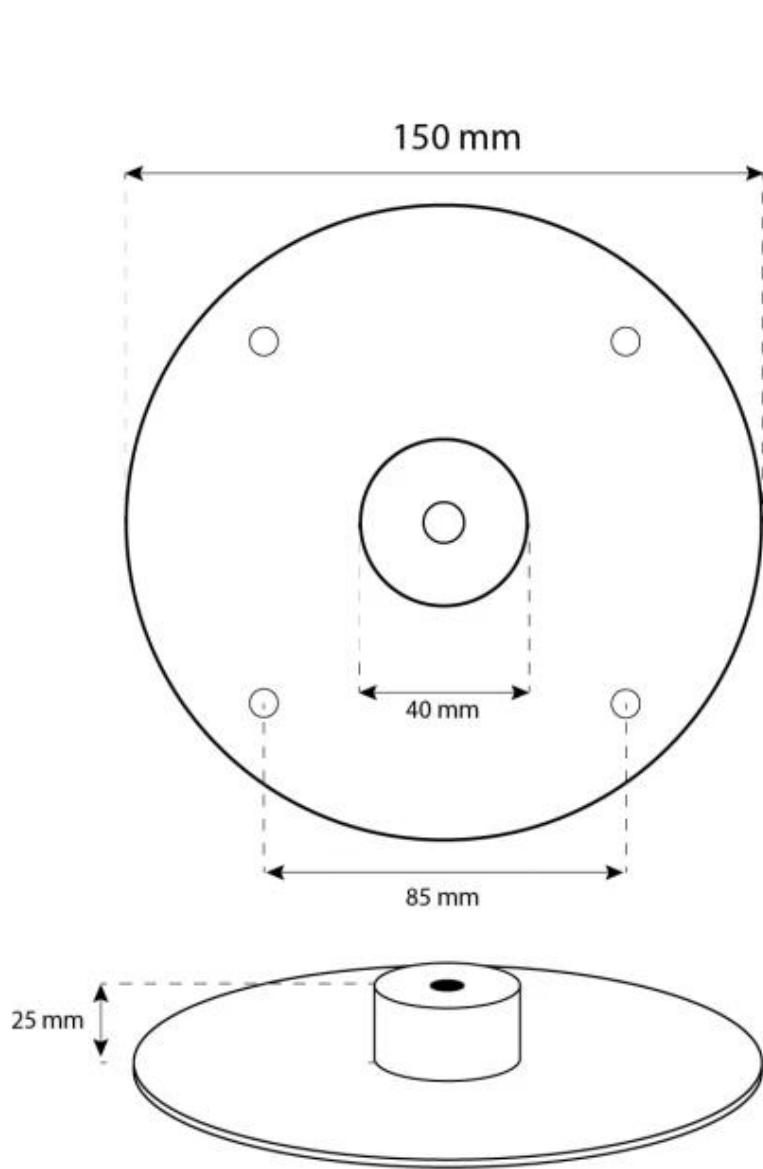

OTTAWA BLACK - 60 CM

BIO-40-103

Ottawa is a stylish round ceiling-mounted bioethanol fireplace with a diameter of 60 cm. Featuring a 1.5-liter burner which allows you to enjoy the flames up to 6 hours per fill. Crafted from 4 mm thick powder-coated black steel, the fireplace offers a sleek finish. It includes an adjustable ceiling rod for varying installation heights, with an optional angled mount available for sloped ceilings. Ottawa is perfect for adding a cosy ambience to modern interiors.

TECHNICAL SPECIFICATIONS

Burner

Heat output (max)	2,2 kW
Capacity	1.2 Litres
Flue/chimney	Not Required
Remote control	No
Flame length	24 cm
Minimum room size	45 m ³
Requires electricity	No
Burn time	6 hours
Adjustable flame	Yes
Control	Manual
Fuel	Bioethanol
Usage	0.25 L/h

Appearance

Materials	Steel
Colour	Black
Finish	Matte
Shape	Round
Glas included	Yes

Type

Producttype	Ceiling-mounted bioethanol Fireplace
Brand	ScandiFlames
Use	Indoor
Warranty	2 years

Size

Length/Width	60 cm
Height	160 cm
Depth	20 cm
Diameter	60 cm