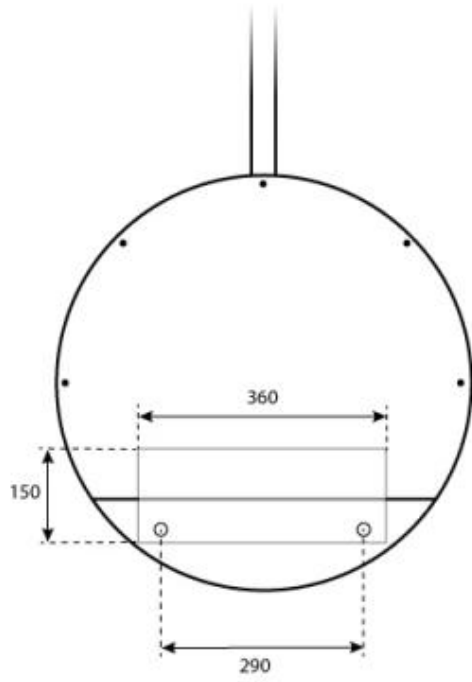

OTTAWA BLACK - 60 CM

BIO-40-103

Round black suspended bioethanol fireplace with a 50 cm diameter. Ceiling pole of 1 meter - possible to buy extra ceiling rod length. Burn time up to 6 hours.

TECHNICAL SPECIFICATIONS

Appearance

Colour	Black
Finish	Matte
Glas included	Yes
Materials	Steel
Shape	Round

Burner

Adjustable	Yes
Burn time	6 hours
Capacity	1.2 Litres
Control	Manual
Flame length	24 cm
Flue/chimney	Not required
Fuel	Bioethanol
Heat output (max)	2,2 kW
Minimum room size	45 m ³
Remote control	No
Requires electricity	No
Usage	0.25 L/h

Size

Depth	20 cm
Diameter	60 cm
Height	160 cm
Length/Width	60 cm

Type

Brand	ScandiFlames
Producttype	Ceiling-mounted bioethanol Fireplace
Use	Indoor
Warranty	2 years

CACHFIRES