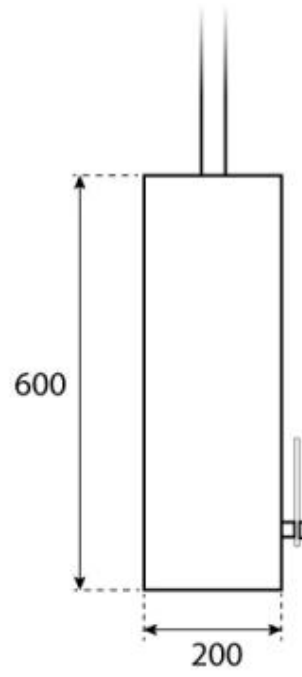

OTTAWA BLACK - 60 CM

BIO-40-103

Ottawa is a stylish round ceiling-mounted bioethanol fireplace with a diameter of 60 cm. Featuring a 1.5-liter burner which allows you to enjoy the flames up to 6 hours per fill. Crafted from 4 mm thick powder-coated black steel, the fireplace offers a sleek finish. It includes an adjustable ceiling rod for varying installation heights, with an optional angled mount available for sloped ceilings. Ottawa is perfect for adding a cosy ambience to modern interiors.

TECHNICAL SPECIFICATIONS

Burner

Heat output (max)	2,2 kW
Capacity	1.2 Litres
Flue/chimney	Not Required
Remote control	No
Flame length	24 cm
Minimum room size	45 m ³
Requires electricity	No
Burn time	6 hours
Adjustable flame	Yes
Control	Manual
Fuel	Bioethanol
Usage	0.25 L/h

Appearance

Materials	Steel
Colour	Black
Finish	Matte
Shape	Round
Glas included	Yes

Type

Producttype	Ceiling-mounted bioethanol Fireplace
Brand	ScandiFlames
Use	Indoor
Warranty	2 years

Size

Length/Width	60 cm
Height	160 cm
Depth	20 cm
Diameter	60 cm