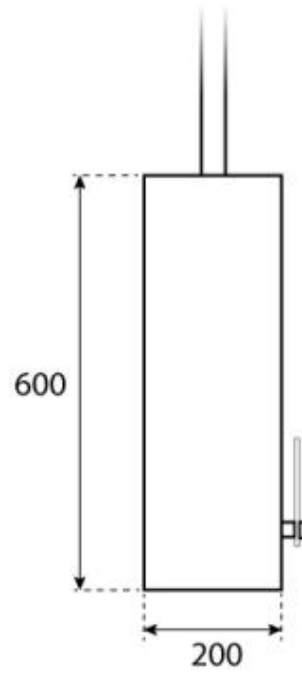

OTTAWA BLACK - 60 CM

BIO-40-103

Round black suspended bioethanol fireplace with a 50 cm diameter. Ceiling pole of 1 meter - possible to buy extra ceiling rod length. Burn time up to 6 hours.

TECHNICAL SPECIFICATIONS

Appearance

Colour	Black
Finish	Matte
Glas included	Yes
Materials	Steel
Shape	Round

Burner

Adjustable	Yes
Burn time	6 hours
Capacity	1.2 Litres
Control	Manual
Flame length	24 cm
Flue/chimney	Not required
Fuel	Bioethanol
Heat output (max)	2,2 kW
Minimum room size	45 m ³
Remote control	No
Requires electricity	No
Usage	0.25 L/h

Size

Depth	20 cm
Diameter	60 cm
Height	160 cm
Length/Width	60 cm

Type

Brand	ScandiFlames
Producttype	Ceiling-mounted bioethanol Fireplace
Use	Indoor
Warranty	2 years

CACHFIRES