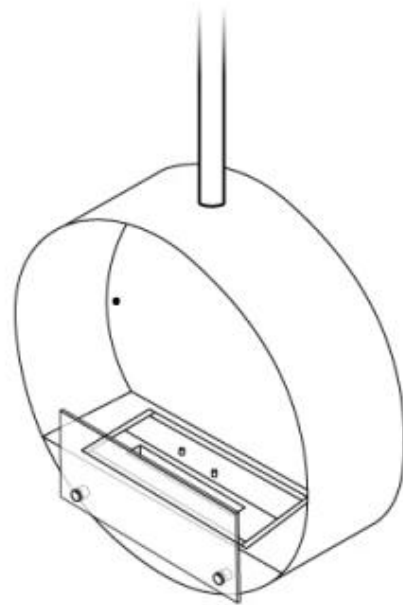

OTTAWA BLACK - 60 CM

BIO-40-103

Ottawa is a stylish round ceiling-mounted bioethanol fireplace with a diameter of 60 cm. Featuring a 1.5-liter burner which allows you to enjoy the flames up to 6 hours per fill. Crafted from 4 mm thick powder-coated black steel, the fireplace offers a sleek finish. It includes an adjustable ceiling rod for varying installation heights, with an optional angled mount available for sloped ceilings. Ottawa is perfect for adding a cosy ambience to modern interiors.

Appearance

Materials	Steel
Colour	Black
Finish	Matte
Shape	Round
Glas included	Yes

Type

Producttype	Ceiling-mounted bioethanol Fireplace
Brand	ScandiFlames
Use	Indoor
Warranty	2 years

Size

Length/Width	60 cm
Height	160 cm
Depth	20 cm
Diameter	60 cm