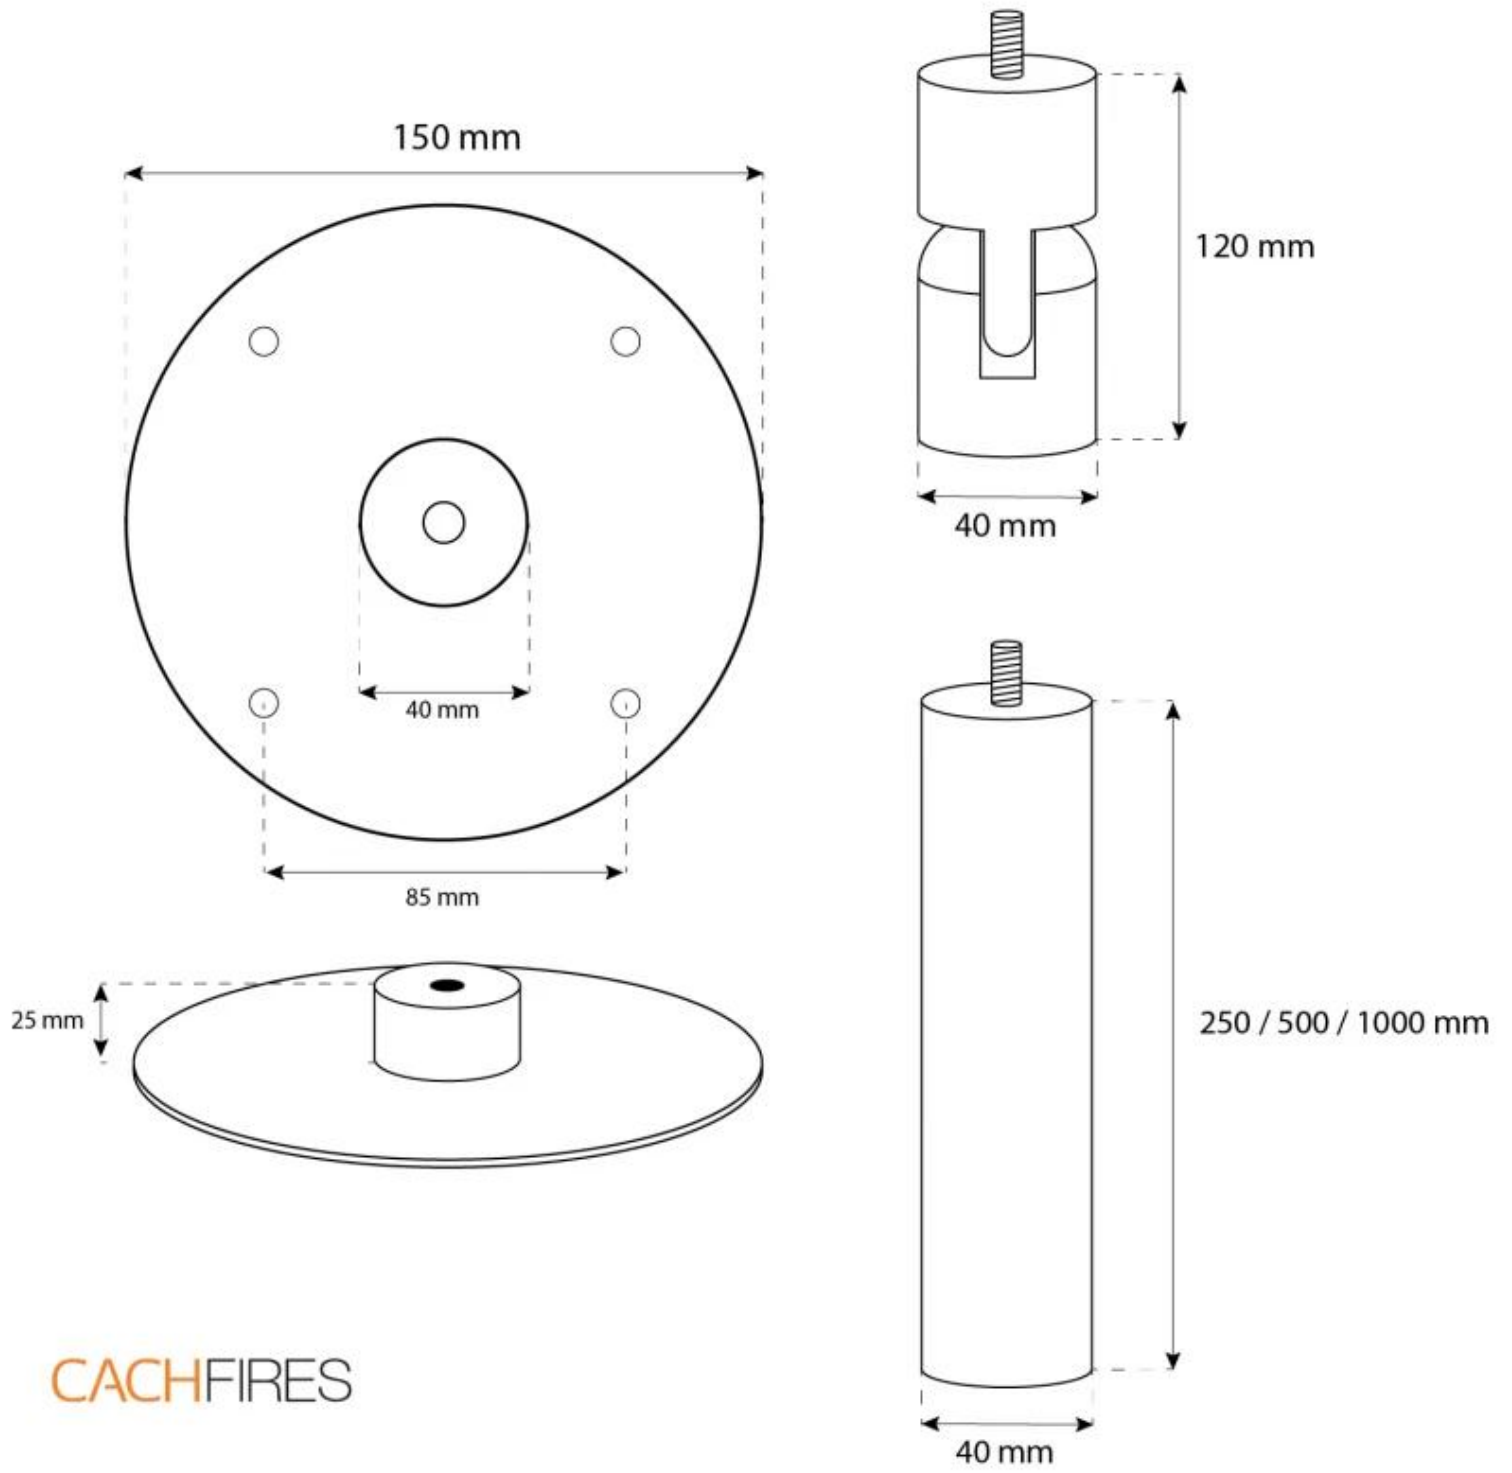

HALIFAX BLACK - 60 CM

BIO-40-105

Halifax is an elegant oval ceiling-mounted bioethanol fireplace, measuring 60 cm in width. It features a 1.5-liter bioethanol burner, offering up to 6 hours of burn time per fill. Made from 4 mm thick powder-coated black steel, the fireplace includes a safety glass shield in front of the flames for added protection against drafts. The Halifax is ideal for creating a cosy atmosphere and can be installed at various heights with the included ceiling rod. Perfect for modern homes.

TECHNICAL SPECIFICATIONS

Key Specifications

Product type	Ceiling-mounted bioethanol Fireplace
Brand	ScandiFlames
Use	Indoor
Warranty	2 years

Dimensions & Weight

Length/Width	60 cm
Height	140 cm
Depth	30 cm

Technical Specifications

Minimum room size	45 m ³
Fuel	Bioethanol
Burning time up to	6 hours
Capacity	1.5 Litres
Heat output (max)	2,2 kW
Consumption	0.25 L/h

Burner Specifications

Adjustable flame	Yes
Control	Manual
Flame length	24 cm
Remote control	No

Material and Appearance

Material	Steel
Colour	Black
Glas included	Yes

Installation Details

Flue/Chimney	Not Required
Power Requirements	No

CACHFIRES

CACHFIRES