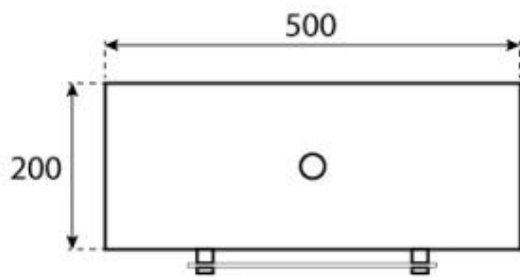

## OTTAWA BLACK - 50 CM

BIO-40-101

Elegant round ceiling-mounted bioethanol fireplace, measuring 50 centimeters in diameter. Equipped with a 1-liter bioethanol burner, it provides up to 4.5 hours of burn time per fill. Made from 4 mm thick powder-coated black steel, it combines style with functionality. With the included operating tool, the flame can easily be adjusted. Installation is straightforward with the included ceiling mount and rod, and an angled mount can be purchased for sloped ceilings.

#### Size

Length/Width	50 cm
Height	150 cm
Depth	20 cm
Diameter	50 cm
Weight	15 kg

CACHFIRES