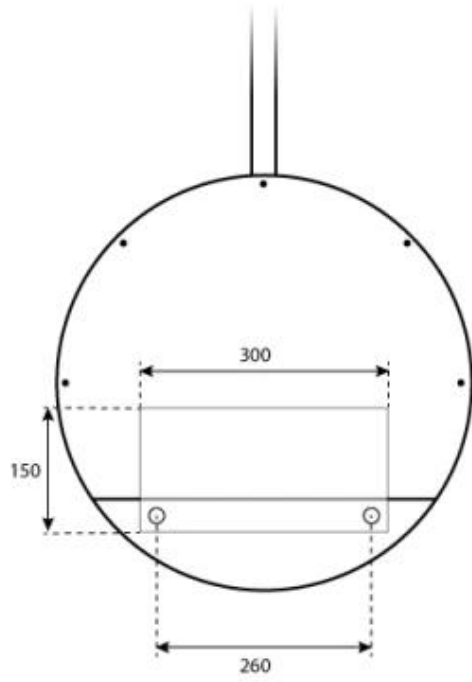

OTTAWA BLACK - 50 CM

BIO-40-101

Round suspended bioethanol fireplace with a 50 cm diameter. Included is a 1-meter ceiling rod that can be extended with additional rods. Up to 4.5 hours burn time.

TECHNICAL SPECIFICATIONS

Appearance

Colour	Black
Finish	Matte
Glas included	Yes
Materials	Steel
Shape	Round

Burner

Adjustable	Yes
Burn time	4.5 hours
Capacity	1 Litres
Control	Manual
Flame length	13 cm
Flue/chimney	Not required
Fuel	Bioethanol
Heat output (max)	1,9 kW
Minimum room size	40 m ³
Remote control	No
Requires electricity	No
Usage	0.22 L/h

Size

Depth	20 cm
Diameter	50 cm
Height	150 cm
Length/Width	50 cm
Weight	15 kg

Type

Brand	ScandiFlames
Producttype	Ceiling-mounted bioethanol Fireplace
Use	Indoor
Warranty	2 years

CACHFIRES