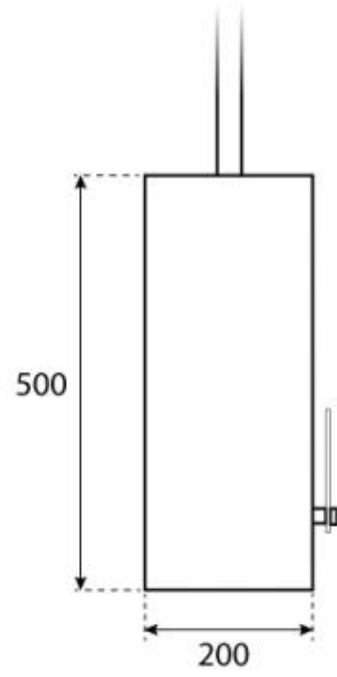

OTTAWA BLACK - 50 CM

BIO-40-101

Round suspended bioethanol fireplace with a 50 cm diameter. Included is a 1-meter ceiling rod that can be extended with additional rods. Up to 4.5 hours burn time.

TECHNICAL SPECIFICATIONS

Appearance

Colour	Black
Finish	Matte
Glas included	Yes
Materials	Steel
Shape	Round

Burner

Adjustable	Yes
Burn time	4.5 hours
Capacity	1 Litres
Control	Manual
Flame length	13 cm
Flue/chimney	Not required
Fuel	Bioethanol
Heat output (max)	1,9 kW
Minimum room size	40 m ³
Remote control	No
Requires electricity	No
Usage	0.22 L/h

Size

Depth	20 cm
Diameter	50 cm
Height	150 cm
Length/Width	50 cm
Weight	15 kg

Type

Brand	ScandiFlames
Producttype	Ceiling-mounted bioethanol Fireplace
Use	Indoor
Warranty	2 years

CACHFIRES