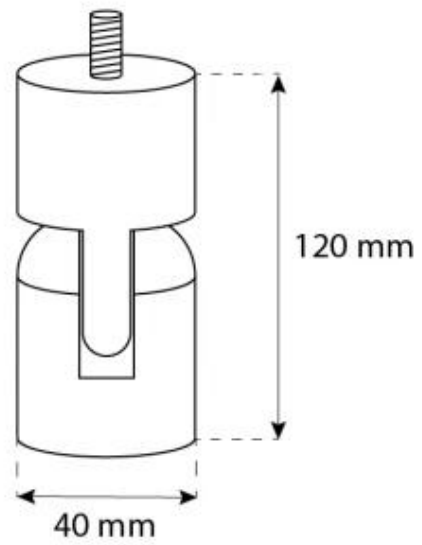

OTTAWA BLACK - 50 CM

BIO-40-101

Round suspended bioethanol fireplace with a 50 cm diameter. Included is a 1-meter ceiling rod that can be extended with additional rods. Up to 4.5 hours burn time.

TECHNICAL SPECIFICATIONS

Appearance

Colour	Black
Finish	Matte
Glas included	Yes
Materials	Steel
Shape	Round

Burner

Adjustable	Yes
Burn time	4.5 hours
Capacity	1 Litres
Control	Manual
Flame length	13 cm
Flue/chimney	Not required
Fuel	Bioethanol
Heat output (max)	1,9 kW
Minimum room size	40 m ³
Remote control	No
Requires electricity	No
Usage	0.22 L/h

Size

Depth	20 cm
Diameter	50 cm
Height	150 cm
Length/Width	50 cm
Weight	15 kg

Type

Brand	ScandiFlames
Producttype	Ceiling-mounted bioethanol Fireplace
Use	Indoor
Warranty	2 years

CACHFIRES