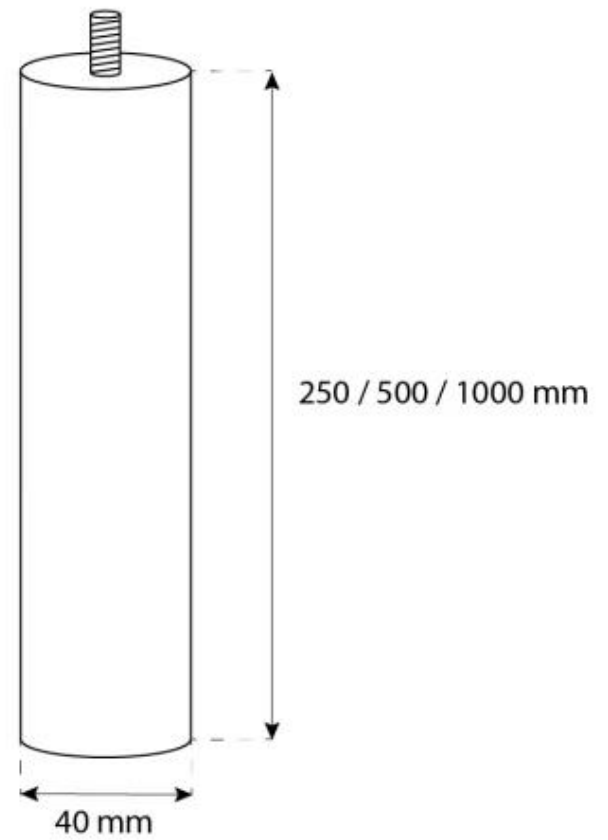

OTTAWA BLACK - 50 CM

BIO-40-101

Round suspended bioethanol fireplace with a 50 cm diameter. Included is a 1-meter ceiling rod that can be extended with additional rods. Up to 4.5 hours burn time.

TECHNICAL SPECIFICATIONS

Appearance

Colour	Black
Finish	Matte
Glas included	Yes
Materials	Steel
Shape	Round

Burner

Adjustable	Yes
Burn time	4.5 hours
Capacity	1 Litres
Control	Manual
Flame length	13 cm
Flue/chimney	Not required
Fuel	Bioethanol
Heat output (max)	1,9 kW
Minimum room size	40 m ³
Remote control	No
Requires electricity	No
Usage	0.22 L/h

Size

Depth	20 cm
Diameter	50 cm
Height	150 cm
Length/Width	50 cm
Weight	15 kg

Type

Brand	ScandiFlames
Producttype	Ceiling-mounted bioethanol Fireplace
Use	Indoor
Warranty	2 years

CACHFIRES