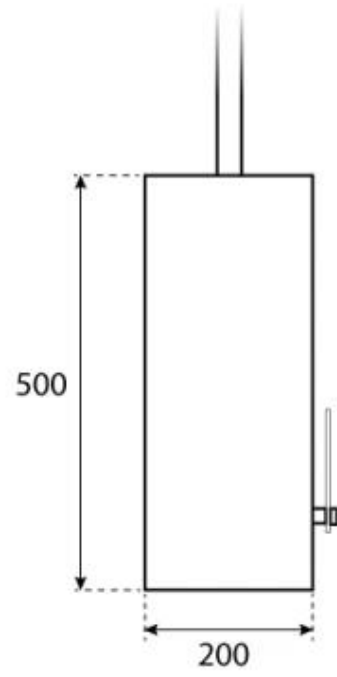

## OTTAWA BLACK - 50 CM

BIO-40-101

Elegant round ceiling-mounted bioethanol fireplace, measuring 50 centimeters in diameter. Equipped with a 1-liter bioethanol burner, it provides up to 4.5 hours of burn time per fill. Made from 4 mm thick powder-coated black steel, it combines style with functionality. With the included operating tool, the flame can easily be adjusted. Installation is straightforward with the included ceiling mount and rod, and an angled mount can be purchased for sloped ceilings.

#### Burner

Flue/chimney	Not Required
Remote control	No
Flame length	13 cm
Minimum room size	40 m <sup>3</sup>
Burn time	4.5 hours
Requires electricity	No
Heat output (max)	1,9 kW
Adjustable flame	Yes
Capacity	1 Litres
Control	Manual
Fuel	Bioethanol
Usage	0.22 L/h

#### Size

Length/Width	50 cm
Height	150 cm
Depth	20 cm
Diameter	50 cm
Weight	15 kg

CACHFIRES