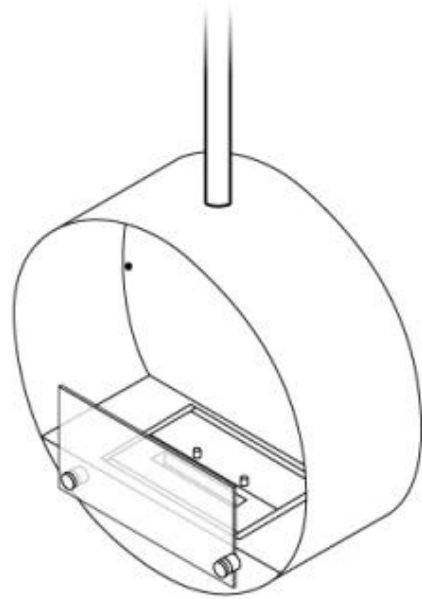

OTTAWA BLACK - 50 CM

BIO-40-101

Round suspended bioethanol fireplace with a 50 cm diameter. Included is a 1-meter ceiling rod that can be extended with additional rods. Up to 4.5 hours burn time.

TECHNICAL SPECIFICATIONS

Appearance

Colour	Black
Finish	Matte
Glas included	Yes
Materials	Steel
Shape	Round

Burner

Adjustable	Yes
Burn time	4.5 hours
Capacity	1 Litres
Control	Manual
Flame length	13 cm
Flue/chimney	Not required
Fuel	Bioethanol
Heat output (max)	1,9 kW
Minimum room size	40 m ³
Remote control	No
Requires electricity	No
Usage	0.22 L/h

Size

Depth	20 cm
Diameter	50 cm
Height	150 cm
Length/Width	50 cm
Weight	15 kg

Type

Brand	ScandiFlames
Producttype	Ceiling-mounted bioethanol Fireplace
Use	Indoor
Warranty	2 years

CACHFIRES