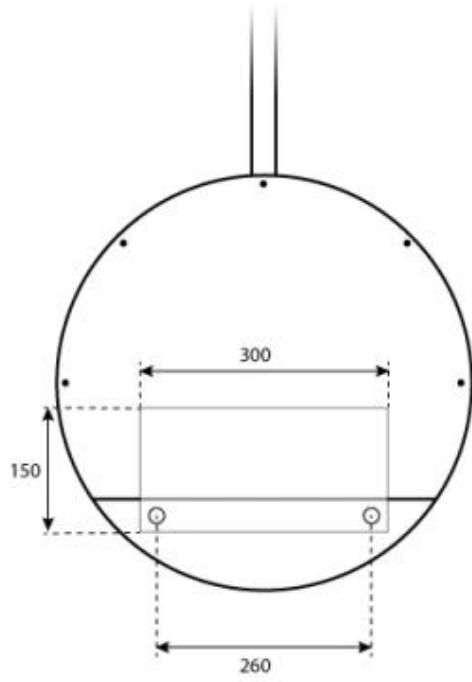

## OTTAWA BLACK - 50 CM

BIO-40-101

Elegant round ceiling-mounted bioethanol fireplace, measuring 50 centimeters in diameter. Equipped with a 1-liter bioethanol burner, it provides up to 4.5 hours of burn time per fill. Made from 4 mm thick powder-coated black steel, it combines style with functionality. With the included operating tool, the flame can easily be adjusted. Installation is straightforward with the included ceiling mount and rod, and an angled mount can be purchased for sloped ceilings.

#### Size

Length/Width	50 cm
Height	150 cm
Depth	20 cm
Diameter	50 cm
Weight	15 kg

CACHFIRES