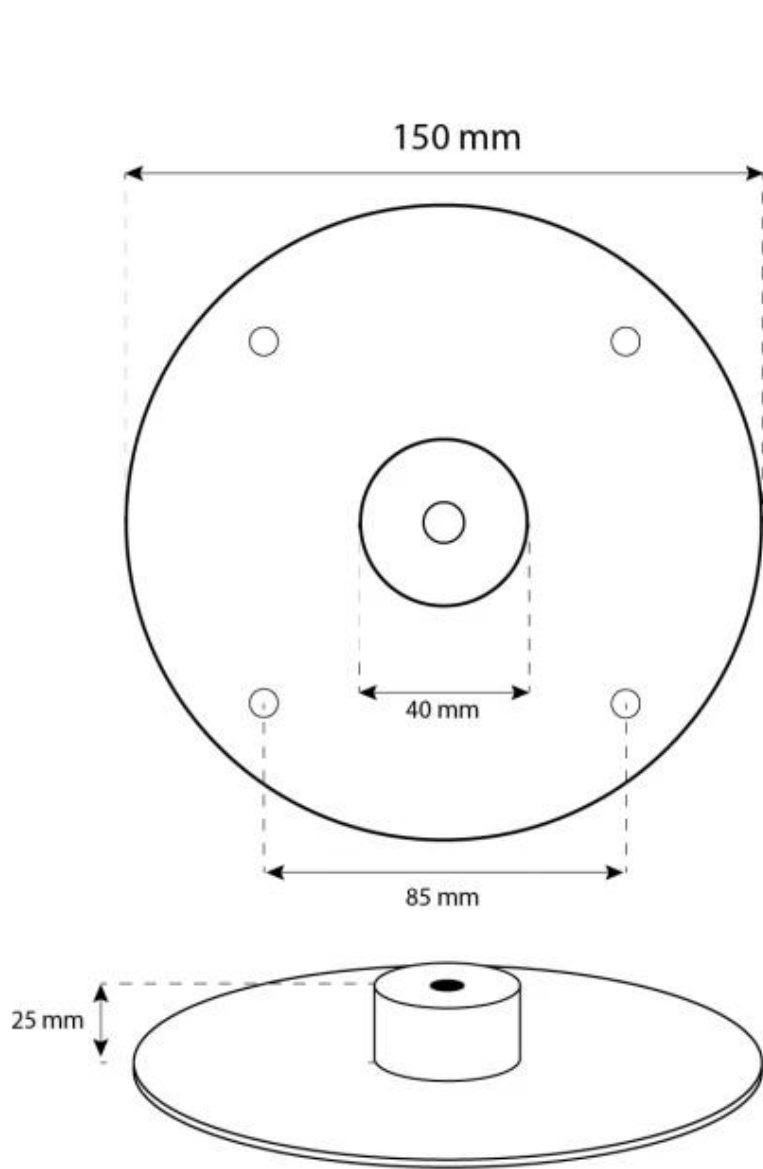

OTTAWA BLACK - 50 CM

BIO-40-101

Round suspended bioethanol fireplace with a 50 cm diameter. Included is a 1-meter ceiling rod that can be extended with additional rods. Up to 4.5 hours burn time.

TECHNICAL SPECIFICATIONS

Appearance

Colour	Black
Finish	Matte
Glas included	Yes
Materials	Steel
Shape	Round

Burner

Adjustable	Yes
Burn time	4.5 hours
Capacity	1 Litres
Control	Manual
Flame length	13 cm
Flue/chimney	Not required
Fuel	Bioethanol
Heat output (max)	1,9 kW
Minimum room size	40 m ³
Remote control	No
Requires electricity	No
Usage	0.22 L/h

Size

Depth	20 cm
Diameter	50 cm
Height	150 cm
Length/Width	50 cm
Weight	15 kg

Type

Brand	ScandiFlames
Producttype	Ceiling-mounted bioethanol Fireplace
Use	Indoor
Warranty	2 years

CACHFIRES