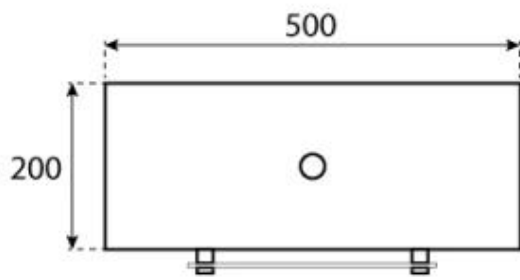

OTTAWA BLACK - 50 CM

BIO-40-101

Round suspended bioethanol fireplace with a 50 cm diameter. Included is a 1-meter ceiling rod that can be extended with additional rods. Up to 4.5 hours burn time.

TECHNICAL SPECIFICATIONS

Appearance

Colour	Black
Finish	Matte
Glas included	Yes
Materials	Steel
Shape	Round

Burner

Adjustable	Yes
Burn time	4.5 hours
Capacity	1 Litres
Control	Manual
Flame length	13 cm
Flue/chimney	Not required
Fuel	Bioethanol
Heat output (max)	1,9 kW
Minimum room size	40 m ³
Remote control	No
Requires electricity	No
Usage	0.22 L/h

Size

Depth	20 cm
Diameter	50 cm
Height	150 cm
Length/Width	50 cm
Weight	15 kg

Type

Brand	ScandiFlames
Producttype	Ceiling-mounted bioethanol Fireplace
Use	Indoor
Warranty	2 years

CACHFIRES