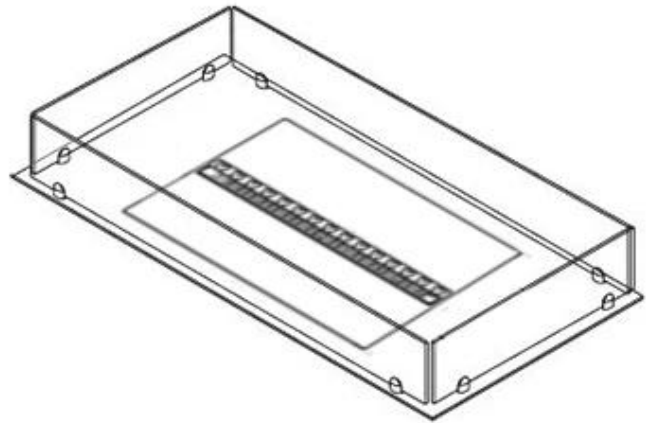

FOCO MYST FREE 1000

HYB-30-123

Foco Myst Free 1000 built-in frame as a fireplace with water vapor to create a freestanding water vapor fireplace.

TECHNICAL SPECIFICATIONS

Features

Requires electricity	Yes
Burn time	10 hours
Capacity	2 Litres
Heat output (max)	No heat kW
Burner type	Dimplex Optimyst Cassette 500
Thermostat	No
Ventilation	210 cm ²
Flue/chimney	Not Required
Remote control	Yes (included)
Adjustable flame	Yes
Control	Remote Control
Fuel	Water and Electricity
Usage	220 L/h

Appearance

Interior	Black
Flame colours	1 colours
Materials	Steel
Colour	Black
Finish	Matte
Decoration	Wood (Additional)
Glas included	Yes
Glass Height	15 cm

Type

Producttype	Water Vapour Burner
Brand	Foco
Flame view	44,1
Use	Indoor
Warranty	2 years

Size

Length/Width	100 cm
Depth	40 cm
Weight	16 kg
Cable lenght	150 cm

CASSETTE 500 AUTOMATIC

TOP

FRONT

SIDE

CASSETTE 500 MANUAL

TOP