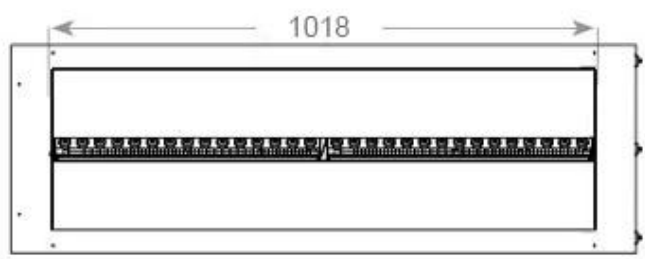

**Type**

Brand	Foco
-------	------

**Type**

Flame view	Left side
------------	-----------

**Type**

Producttype	See-through Built-in Opti-myst Fireplace
Use	Indoor
Warranty	2 years

CASSETTE 1000 MANUAL

FRONT