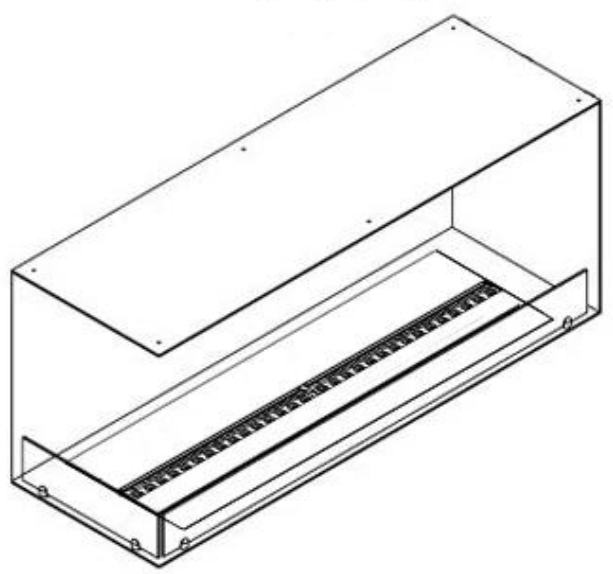

**Type**

Brand	Foco
-------	------

**Type**

Flame view	Left side
------------	-----------

**Type**

Producttype	See-through Built-in Opti-myst Fireplace
Use	Indoor
Warranty	2 years

CASSETTE 1000 MANUAL

FRONT

SIDE

CASSETTE 100 AUTOMATIC