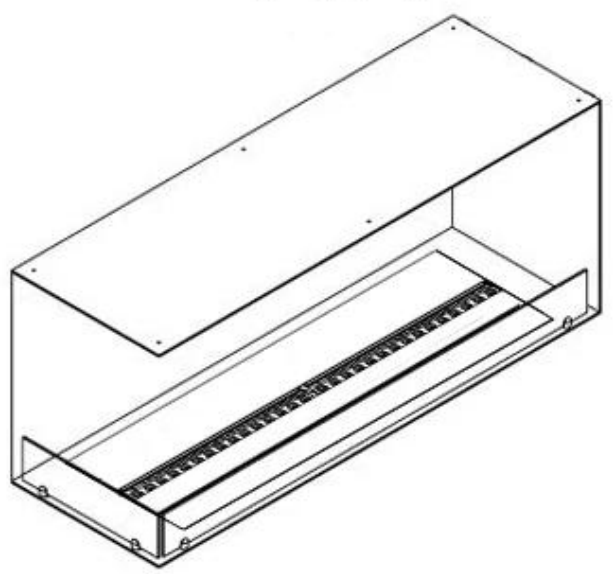

FOCO MYST CORNER LEFT 1200

HYB-30-121

Foco Myst Corner 1200 left-facing water vapor fireplace, 150 cm, for installation in the corner of a wall.

TECHNICAL SPECIFICATIONS

Features

Burner type	Dimplex Optimyst Cassette 1000
Thermostat	No
Ventilation	420 cm ²
Flue/chimney	Not Required
Remote control	Yes (included)
Adjustable flame	Yes
Control	Remote Control
Requires electricity	Yes
Burn time	10 hours
Capacity	4.0 Litres
Heat output (max)	No heat kW
Fuel	Water and Electricity
Usage	440 L/h

Appearance

Interior	Black
Flame colours	1 colours
Materials	Steel
Colour	Black
Finish	Matte
Decoration	Wood (Additional)
Glas included	Yes
Glass Height	15 cm

Type

Producttype	See-through Built-in Opti-myst Fireplace
Brand	Foco
Flame view	Left side
Use	Indoor
Warranty	2 years

Size

Length/Width	120 cm
Height	50 cm
Depth	40 cm
Weight	40 kg
Cable lenght	150 cm

CASSETTE 1000 MANUAL

FRONT

SIDE

CASSETTE 100 AUTOMATIC