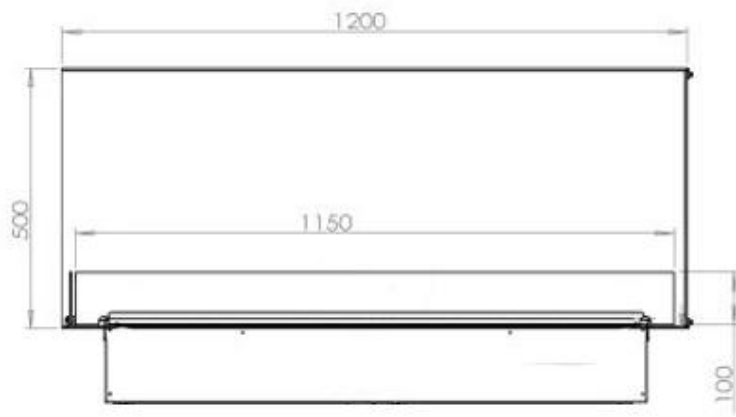

FOCO MYST CORNER LEFT 1200

HYB-30-121

Foco Myst Corner 1200 left-facing water vapor fireplace, 150 cm, for installation in the corner of a wall.

TECHNICAL SPECIFICATIONS

Features

Burner type	Dimplex Optimyst Cassette 1000
Thermostat	No
Ventilation	420 cm ²
Flue/chimney	Not Required
Remote control	Yes (included)
Adjustable flame	Yes
Control	Remote Control
Requires electricity	Yes
Burn time	10 hours
Capacity	4.0 Litres
Heat output (max)	No heat kW
Fuel	Water and Electricity
Usage	440 L/h

Appearance

Interior	Black
Flame colours	1 colours
Materials	Steel
Colour	Black
Finish	Matte
Decoration	Wood (Additional)
Glas included	Yes
Glass Height	15 cm

Type

Producttype	See-through Built-in Opti-myst Fireplace
Brand	Foco
Flame view	Left side
Use	Indoor
Warranty	2 years

Size

Length/Width	120 cm
Height	50 cm
Depth	40 cm
Weight	40 kg
Cable lenght	150 cm

CASSETTE 1000 MANUAL

FRONT

SIDE

CASSETTE 100 AUTOMATIC