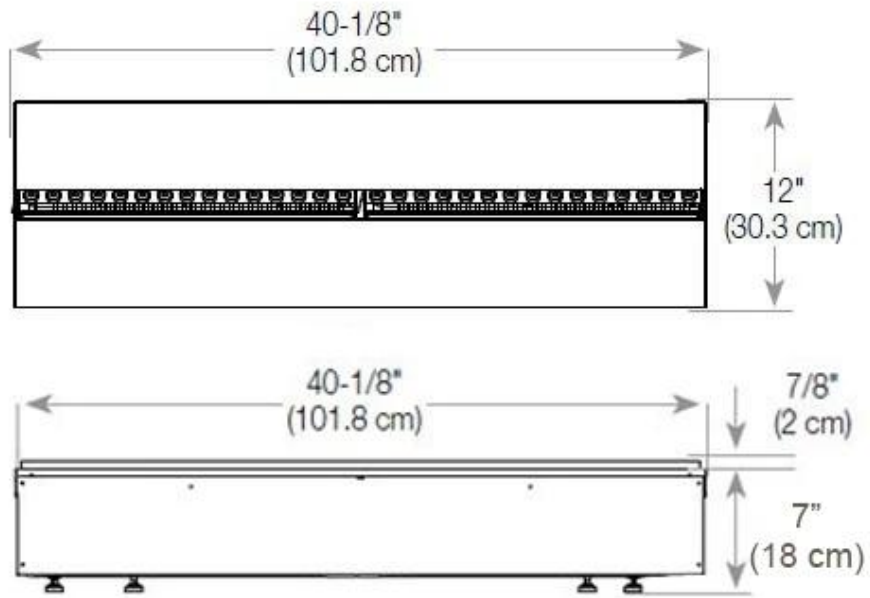

CASSETTE 1000 MANUAL