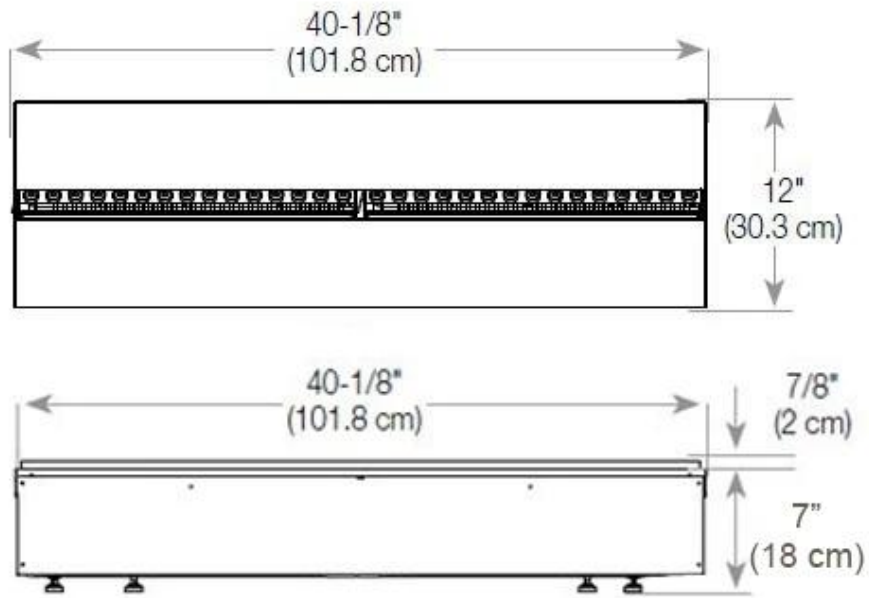

FOCO MYST CORNER LEFT 1200

HYB-30-121

Foco Myst Corner 1200 left-facing water vapor fireplace, 150 cm, for installation in the corner of a wall.

TECHNICAL SPECIFICATIONS

Features

Burner type	Dimplex Optimyst Cassette 1000
Thermostat	No
Ventilation	420 cm ²
Flue/chimney	Not Required
Remote control	Yes (included)
Adjustable flame	Yes
Control	Remote Control
Requires electricity	Yes
Burn time	10 hours
Capacity	4.0 Litres
Heat output (max)	No heat kW
Fuel	Water and Electricity
Usage	440 L/h

Appearance

Interior	Black
Flame colours	1 colours
Materials	Steel
Colour	Black
Finish	Matte
Decoration	Wood (Additional)
Glas included	Yes
Glass Height	15 cm

Type

Producttype	See-through Built-in Opti-myst Fireplace
Brand	Foco
Flame view	Left side
Use	Indoor
Warranty	2 years

Size

Length/Width	120 cm
Height	50 cm
Depth	40 cm
Weight	40 kg
Cable lenght	150 cm

CASSETTE 1000 MANUAL

FRONT

SIDE

CASSETTE 100 AUTOMATIC