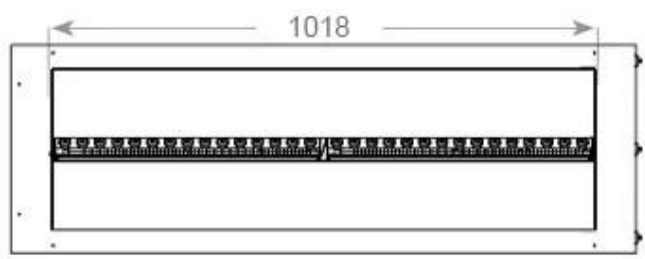

FOCO MYST CORNER LEFT 1200

HYB-30-121

Foco Myst Corner 1200 left-facing water vapor fireplace, 150 cm, for installation in the corner of a wall.

TECHNICAL SPECIFICATIONS

Features

Burner type	Dimplex Optimyst Cassette 1000
Thermostat	No
Ventilation	420 cm ²
Flue/chimney	Not Required
Remote control	Yes (included)
Adjustable flame	Yes
Control	Remote Control
Requires electricity	Yes
Burn time	10 hours
Capacity	4.0 Litres
Heat output (max)	No heat kW
Fuel	Water and Electricity
Usage	440 L/h

Appearance

Interior	Black
Flame colours	1 colours
Materials	Steel
Colour	Black
Finish	Matte
Decoration	Wood (Additional)
Glas included	Yes
Glass Height	15 cm

Type

Producttype	See-through Built-in Opti-myst Fireplace
Brand	Foco
Flame view	Left side
Use	Indoor
Warranty	2 years

Size

Length/Width	120 cm
Height	50 cm
Depth	40 cm
Weight	40 kg
Cable lenght	150 cm

CASSETTE 1000 MANUAL

FRONT

SIDE

CASSETTE 100 AUTOMATIC