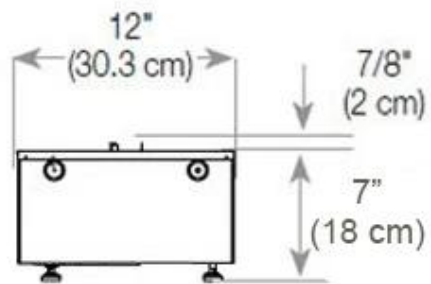

#### Size & Weight

Length/Width	120 cm
Height	50 cm
Depth	40 cm
Weight	40 kg
Cable length	150 cm

#### Material & Appearance

Material	Steel
Colour	Black
Finish	Matte
Interior (colour/material)	Black
Flame view	Left side
Decoration	Wood (Additional)
Glas included	Yes
Glass Height	15 cm

#### Installation Details

Required ventilation opening	420
Flue/Chimney	Not Required
Power Requirements	Yes

CASSETTE 1000 MANUAL

FRONT

SIDE

CASSETTE 100 AUTOMATIC