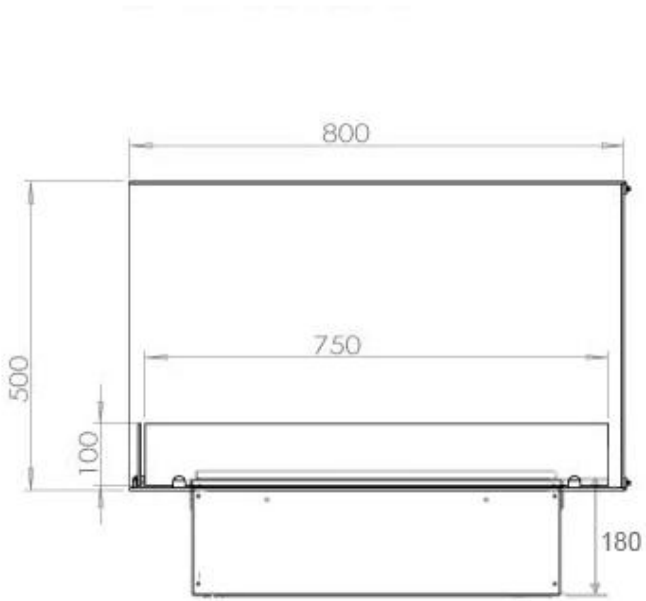

FOCO MYST CORNER LEFT 800

HYB-30-119

Foco Myst Corner 800 left-facing water vapor fireplace for installation in a corner wall. The flame is visible from two sides.

TECHNICAL SPECIFICATIONS

Features

Thermostat	No
Ventilation	210 cm ²
Flue/chimney	Not Required
Remote control	Yes (included)
Adjustable flame	Yes
Control	Remote Control
Requires electricity	Yes
Burn time	10 hours
Capacity	2 Litres
Heat output (max)	No heat kW
Burner type	Dimplex Optimyst Cassette 500
Fuel	Water and Electricity
Usage	220 L/h

Appearance

Interior	Black
Flame colours	1 colours
Materials	Steel
Colour	Black
Finish	Matte
Decoration	Wood (Additional)
Glas included	Yes
Glass Height	15 cm

Type

Producttype	See-through Built-in Opti-myst Fireplace
Brand	Foco
Flame view	Left side
Use	Indoor
Warranty	2 years

Size

Length/Width	80 cm
Height	50 cm
Depth	40 cm
Weight	25 kg
Cable lenght	150 cm

CASSETTE 500 MANUAL

TOP

FRONT

SIDE

CASSETTE 500 AUTOMATIC

TOP