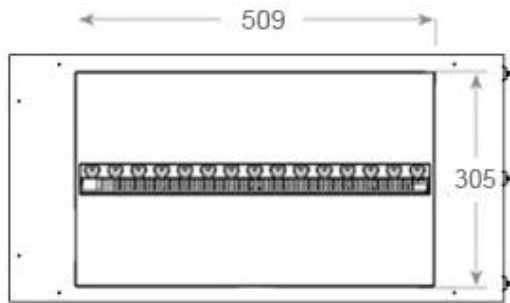

FOCO MYST CORNER LEFT 800

HYB-30-119

Foco Myst Corner 800 left-facing water vapor fireplace for installation in a corner wall. The flame is visible from two sides.

TECHNICAL SPECIFICATIONS

Features

Thermostat	No
Ventilation	210 cm ²
Flue/chimney	Not Required
Remote control	Yes (included)
Adjustable flame	Yes
Control	Remote Control
Requires electricity	Yes
Burn time	10 hours
Capacity	2 Litres
Heat output (max)	No heat kW
Burner type	Dimplex Optimyst Cassette 500
Fuel	Water and Electricity
Usage	220 L/h

Appearance

Interior	Black
Flame colours	1 colours
Materials	Steel
Colour	Black
Finish	Matte
Decoration	Wood (Additional)
Glas included	Yes
Glass Height	15 cm

Type

Producttype	See-through Built-in Opti-myst Fireplace
Brand	Foco
Flame view	Left side
Use	Indoor
Warranty	2 years

Size

Length/Width	80 cm
Height	50 cm
Depth	40 cm
Weight	25 kg
Cable lenght	150 cm

CASSETTE 500 MANUAL

TOP

FRONT

SIDE

CASSETTE 500 AUTOMATIC

TOP