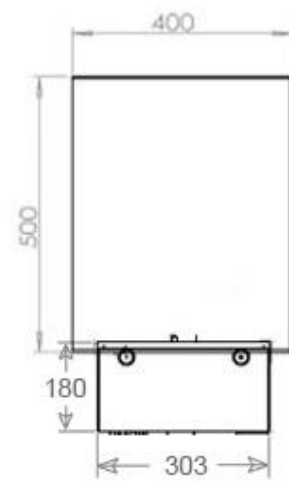

#### Appearance

Flame colours	1 colours
Interior	Black
Materials	Steel
Colour	Black
Finish	Matte
Decoration	Wood (Additional)
Glas included	Yes
Glass Height	15 cm

#### Size

Length/Width	120 cm
Height	50 cm
Depth	40 cm
Weight	30 kg
Cable lenght	150 cm

CASSETTE 1000 MANUAL

FRONT

SIDE

CASSETTE 100 AUTOMATIC