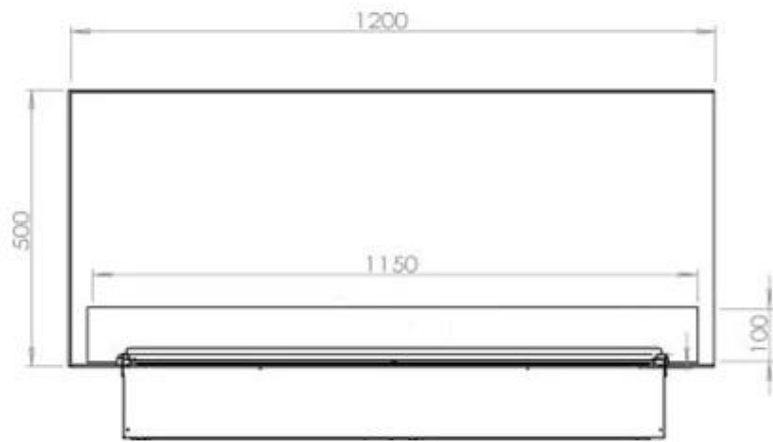

#### Appearance

Flame colours	1 colours
Interior	Black
Materials	Steel
Colour	Black
Finish	Matte
Decoration	Wood (Additional)
Glas included	Yes
Glass Height	15 cm

#### Size

Length/Width	120 cm
Height	50 cm
Depth	40 cm
Weight	30 kg
Cable lenght	150 cm

CASSETTE 1000 MANUAL

FRONT

SIDE

CASSETTE 100 AUTOMATIC