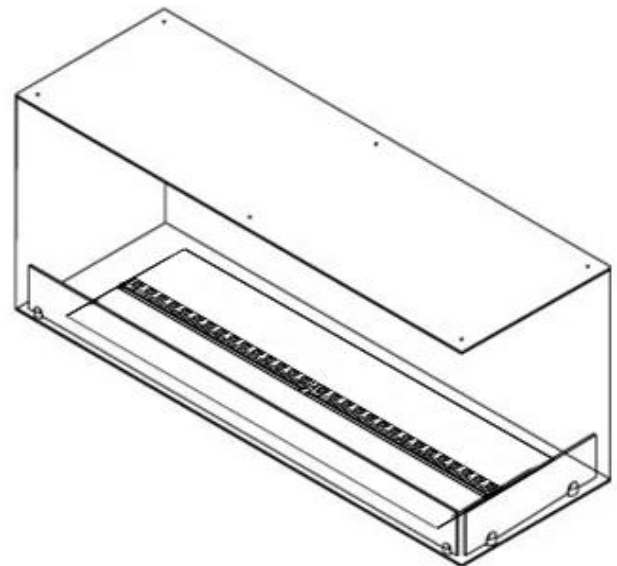

#### Appearance

Flame colours	1 colours
Interior	Black
Materials	Steel
Colour	Black
Finish	Matte
Decoration	Wood (Additional)
Glas included	Yes
Glass Height	15 cm

#### Size

Length/Width	120 cm
Height	50 cm
Depth	40 cm
Weight	30 kg
Cable lenght	150 cm

CASSETTE 1000 MANUAL

FRONT

SIDE

CASSETTE 100 AUTOMATIC