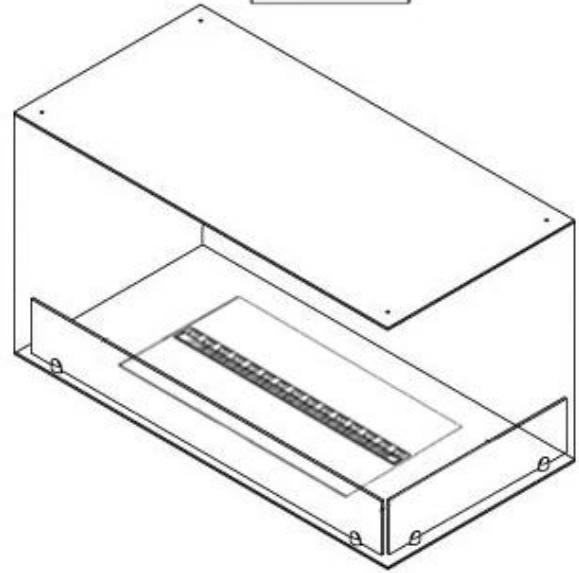

FOCO MYST CORNER RIGHT 1000

HYB-30-117

Foco Myst Corner 1000 water vapor fireplace, one meter, for installation in the corner of a wall. This model is right-facing.

TECHNICAL SPECIFICATIONS

Features

Flue/chimney	Not Required
Remote control	Yes (included)
Adjustable flame	Yes
Control	Remote Control
Requires electricity	Yes
Burn time	10 hours
Capacity	2 Litres
Heat output (max)	No heat kW
Burner type	Dimplex Optimyst Cassette 500
Thermostat	No
Ventilation	210 cm ²
Fuel	Water and Electricity
Usage	220 L/h

Appearance

Interior	Black
Flame colours	1 colours
Materials	Steel
Colour	Black
Finish	Matte
Decoration	Wood (Additional)
Glas included	Yes
Glass Height	15 cm

Type

Producttype	See-through Built-in Opti-myst Fireplace
Brand	Foco
Flame view	46
Use	Indoor
Warranty	2 years

Size

Length/Width	100 cm
Height	50 cm
Depth	40 cm
Weight	30 kg
Cable lenght	150 cm

CASSETTE 500 MANUAL

TOP

FRONT

SIDE

CASSETTE 500 AUTOMATIC

TOP