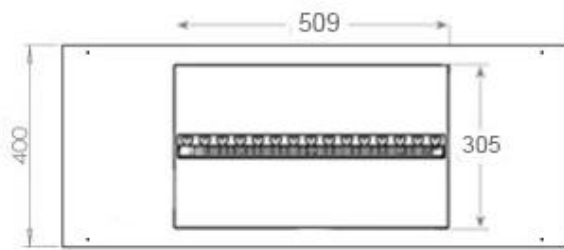

FOCO MYST CORNER RIGHT 1000

HYB-30-117

Foco Myst Corner 1000 water vapor fireplace, one meter, for installation in the corner of a wall. This model is right-facing.

TECHNICAL SPECIFICATIONS

Features

Flue/chimney	Not Required
Remote control	Yes (included)
Adjustable flame	Yes
Control	Remote Control
Requires electricity	Yes
Burn time	10 hours
Capacity	2 Litres
Heat output (max)	No heat kW
Burner type	Dimplex Optimyst Cassette 500
Thermostat	No
Ventilation	210 cm ²
Fuel	Water and Electricity
Usage	220 L/h

Appearance

Interior	Black
Flame colours	1 colours
Materials	Steel
Colour	Black
Finish	Matte
Decoration	Wood (Additional)
Glas included	Yes
Glass Height	15 cm

Type

Producttype	See-through Built-in Opti-myst Fireplace
Brand	Foco
Flame view	46
Use	Indoor
Warranty	2 years

Size

Length/Width	100 cm
Height	50 cm
Depth	40 cm
Weight	30 kg
Cable lenght	150 cm

CASSETTE 500 MANUAL

TOP

FRONT

SIDE

CASSETTE 500 AUTOMATIC

TOP