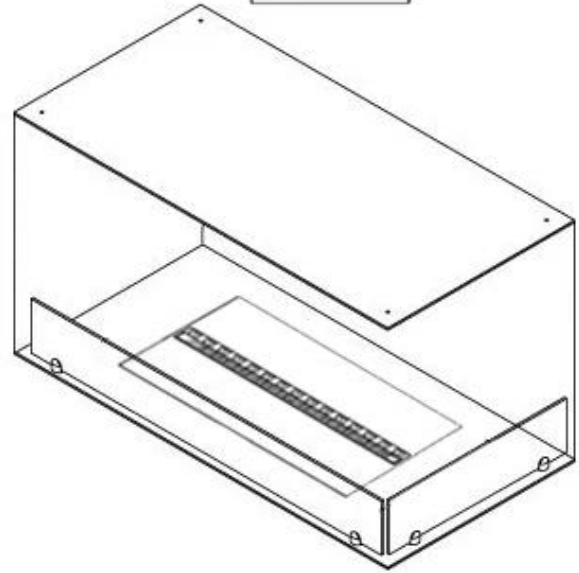

FOCO MYST CORNER RIGHT 1000

HYB-30-117

Foco Myst Corner 1000 water vapor fireplace, one meter, for installation in the corner of a wall. This model is right-facing.

TECHNICAL SPECIFICATIONS

Features

Adjustable flame	Yes
Control	Remote Control
Remote control	Yes (included)
Thermostat	No

Key Specifications

Product type	See-through Built-in Opti-myst Fireplace
Brand	Foco
Use	Indoor
Warranty	2 years

Size & Weight

Length/Width	100 cm
Height	50 cm
Depth	40 cm
Weight	30 kg
Cable length	150 cm

Material & Appearance

Material	Steel
Colour	Black
Finish	Matte
Interior (colour/material)	Black
Flame view	46
Decoration	Wood (Additional)
Glas included	Yes
Glass Height	15 cm

Installation Details

Required ventilation opening	210
Flue/Chimney	Not Required
Power Requirements	Yes