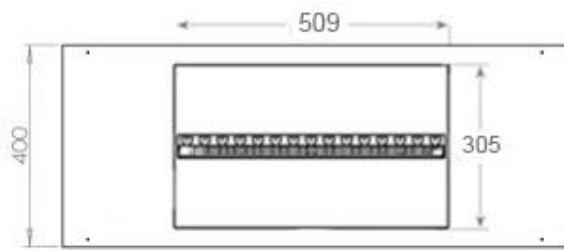

Key Specifications

Product type	See-through Built-in Opti-myst Fireplace
Brand	Foco
Use	Indoor
Warranty	2 years

Size & Weight

Length/Width	100 cm
Height	50 cm
Depth	40 cm
Weight	30 kg
Cable length	150 cm

Material & Appearance

Material	Steel
Colour	Black
Finish	Matte
Interior (colour/material)	Black
Flame view	46
Decoration	Wood (Additional)
Glas included	Yes
Glass Height	15 cm

Installation Details

Required ventilation opening	210
Flue/Chimney	Not Required
Power Requirements	Yes