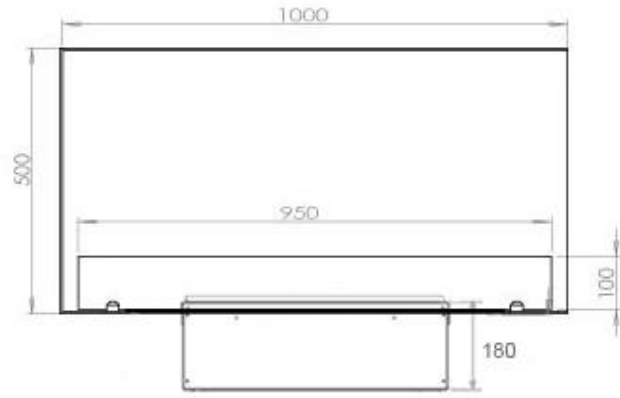

Key Specifications

Product type	See-through Built-in Opti-myst Fireplace
Brand	Foco
Use	Indoor
Warranty	2 years

Size & Weight

Length/Width	100 cm
Height	50 cm
Depth	40 cm
Weight	30 kg
Cable length	150 cm

Material & Appearance

Material	Steel
Colour	Black
Finish	Matte
Interior (colour/material)	Black
Flame view	46
Decoration	Wood (Additional)
Glas included	Yes
Glass Height	15 cm

Installation Details

Required ventilation opening	210
Flue/Chimney	Not Required
Power Requirements	Yes