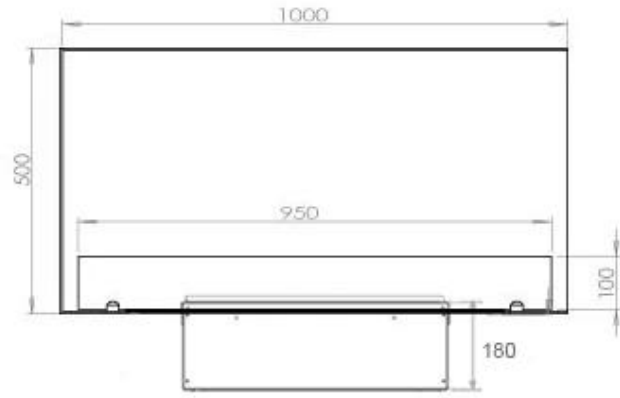

FOCO MYST CORNER RIGHT 1000

HYB-30-117

Foco Myst Corner 1000 water vapor fireplace, one meter, for installation in the corner of a wall. This model is right-facing.

TECHNICAL SPECIFICATIONS

Features

Flue/chimney	Not Required
Remote control	Yes (included)
Adjustable flame	Yes
Control	Remote Control
Requires electricity	Yes
Burn time	10 hours
Capacity	2 Litres
Heat output (max)	No heat kW
Burner type	Dimplex Optimyst Cassette 500
Thermostat	No
Ventilation	210 cm ²
Fuel	Water and Electricity
Usage	220 L/h

Appearance

Interior	Black
Flame colours	1 colours
Materials	Steel
Colour	Black
Finish	Matte
Decoration	Wood (Additional)
Glas included	Yes
Glass Height	15 cm

Type

Producttype	See-through Built-in Opti-myst Fireplace
Brand	Foco
Flame view	46
Use	Indoor
Warranty	2 years

Size

Length/Width	100 cm
Height	50 cm
Depth	40 cm
Weight	30 kg
Cable lenght	150 cm

CASSETTE 500 MANUAL

TOP

FRONT

SIDE

CASSETTE 500 AUTOMATIC

TOP