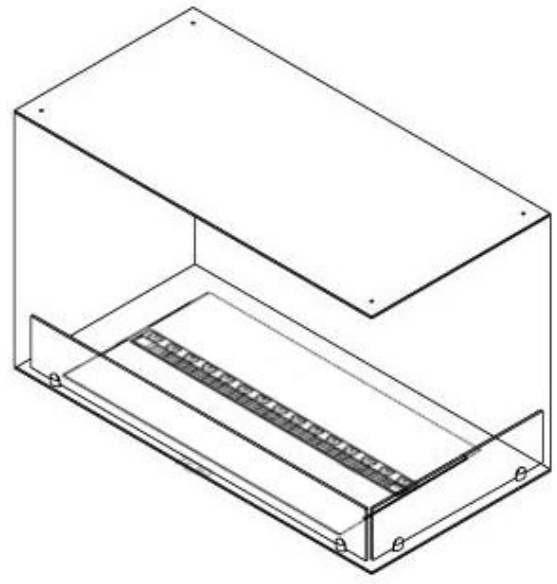

FOCO MYST CORNER RIGHT 800

HYB-30-116

Foco Myst Corner 800 water vapor fireplace for installation in a corner wall. The flame is visible from two sides. This model is right-facing.

TECHNICAL SPECIFICATIONS

Appearance

Interior	Black
Flame colours	1 colours
Materials	Steel
Colour	Black
Finish	Matte
Decoration	Wood (Additional)
Glas included	Yes
Glass Height	15 cm

Type

Producttype	See-through Built-in Opti-myst Fireplace
Brand	Foco
Flame view	46
Use	Indoor
Warranty	2 years

Size

Length/Width	80 cm
Height	50 cm
Depth	40 cm
Weight	25 kg
Cable lenght	150 cm

CASSETTE 500 MANUAL

TOP

FRONT

SIDE

CASSETTE 500 AUTOMATIC