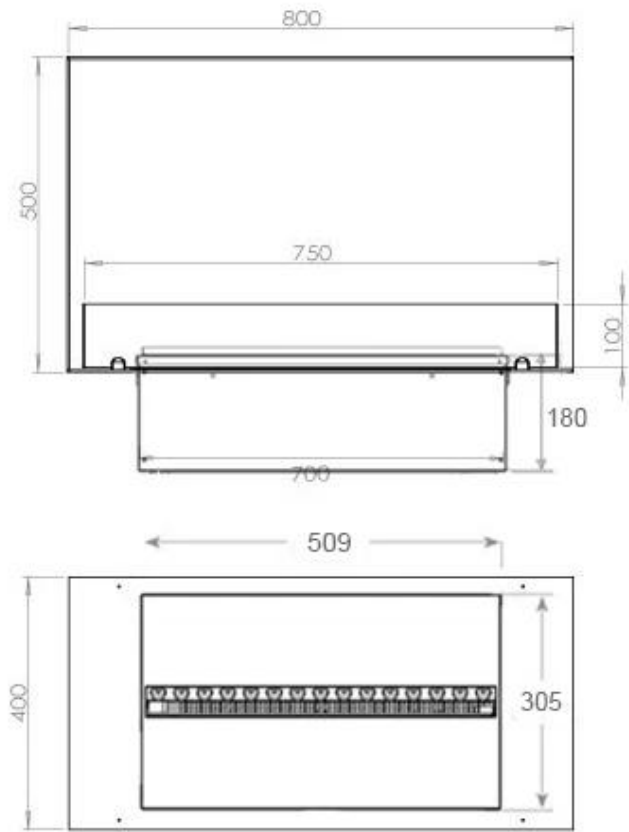

Appearance

Interior	Black
Flame colours	1 colours
Materials	Steel
Colour	Black
Finish	Matte
Decoration	Wood (Additional)
Glas included	Yes
Glass Height	15 cm

Type

Producttype	See-through Built-in Opti-myst Fireplace
Brand	Foco
Flame view	46
Use	Indoor
Warranty	2 years

Size

Length/Width	80 cm
Height	50 cm
Depth	40 cm
Weight	25 kg
Cable lenght	150 cm

CASSETTE 500 MANUAL

TOP

FRONT

SIDE

CASSETTE 500 AUTOMATIC