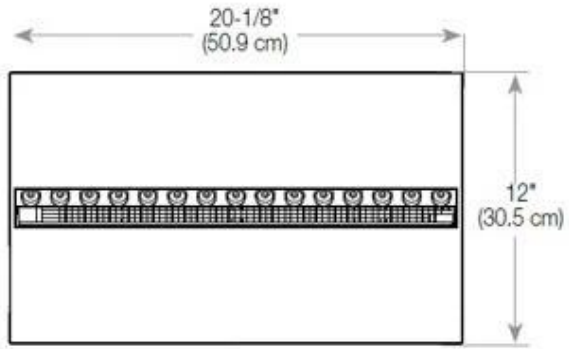

Appearance

Interior	Black
Flame colours	1 colours
Materials	Steel
Colour	Black
Finish	Matte
Decoration	Wood (Additional)
Glas included	Yes
Glass Height	15 cm

Type

Producttype	See-through Built-in Opti-myst Fireplace
Brand	Foco
Flame view	46
Use	Indoor
Warranty	2 years

Size

Length/Width	80 cm
Height	50 cm
Depth	40 cm
Weight	25 kg
Cable lenght	150 cm

CASSETTE 500 MANUAL

TOP

FRONT

SIDE

CASSETTE 500 AUTOMATIC