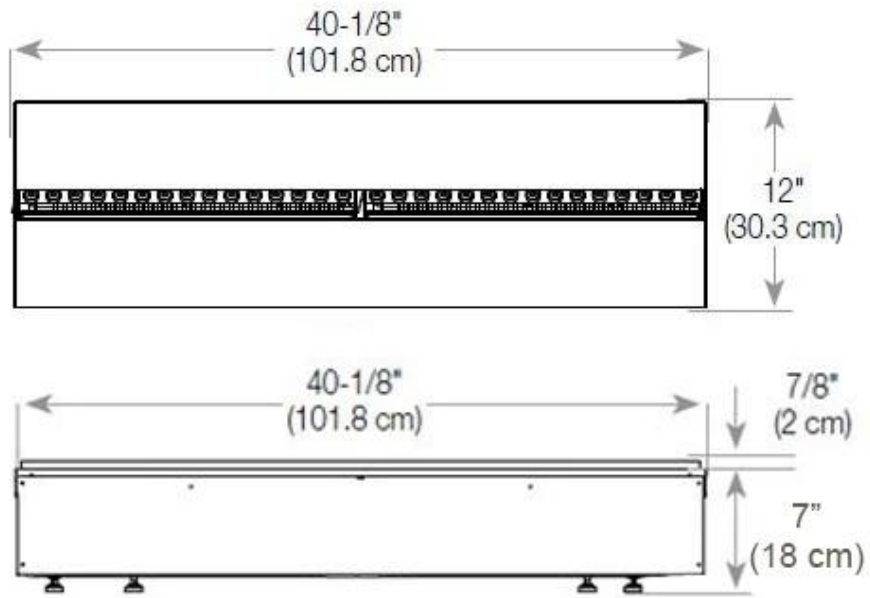

Appearance

Flame colours	1 colours
Interior	Black
Materials	Steel
Colour	Black
Finish	Matte
Decoration	Wood (Additional)
Glas included	Yes
Glass Height	15 cm

Type

Producttype	3-sided Built-in Opti-myst Fireplace
Brand	Foco
Flame view	Room Divider
Use	Indoor
Warranty	2 years

Size

Length/Width	120 cm
Height	50 cm
Depth	40 cm
Weight	40 kg
Cable lenght	150 cm

CASSETTE 1000 MANUAL

FRONT

SIDE

CASSETTE 100 AUTOMATIC