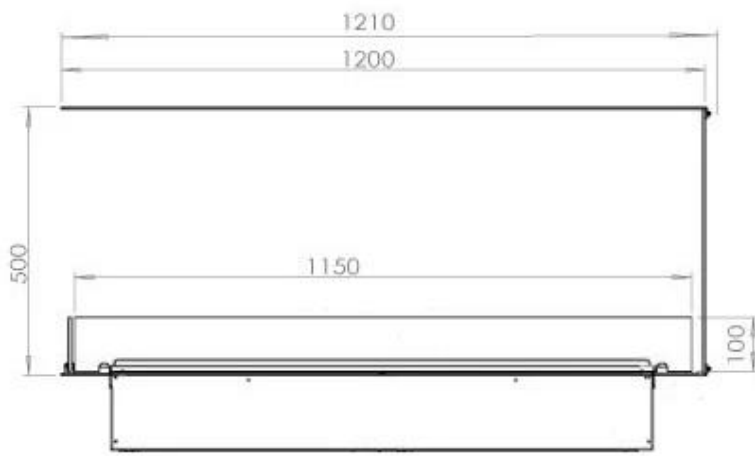

Appearance

Flame colours	1 colours
Interior	Black
Materials	Steel
Colour	Black
Finish	Matte
Decoration	Wood (Additional)
Glas included	Yes
Glass Height	15 cm

Type

Producttype	3-sided Built-in Opti-myst Fireplace
Brand	Foco
Flame view	Room Divider
Use	Indoor
Warranty	2 years

Size

Length/Width	120 cm
Height	50 cm
Depth	40 cm
Weight	40 kg
Cable lenght	150 cm

CASSETTE 1000 MANUAL

FRONT

SIDE

CASSETTE 100 AUTOMATIC