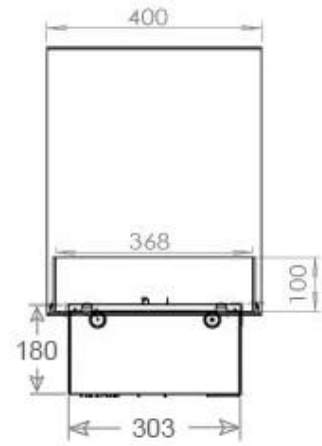

Appearance

Flame colours	1 colours
Interior	Black
Materials	Steel
Colour	Black
Finish	Matte
Decoration	Wood (Additional)
Glas included	Yes
Glass Height	15 cm

Type

Producttype	3-sided Built-in Opti-myst Fireplace
Brand	Foco
Flame view	Room Divider
Use	Indoor
Warranty	2 years

Size

Length/Width	120 cm
Height	50 cm
Depth	40 cm
Weight	40 kg
Cable lenght	150 cm

CASSETTE 1000 MANUAL

FRONT

SIDE

CASSETTE 100 AUTOMATIC