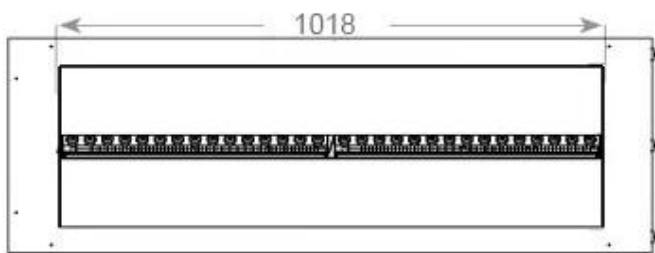

Appearance

Flame colours	1 colours
Interior	Black
Materials	Steel
Colour	Black
Finish	Matte
Decoration	Wood (Additional)
Glas included	Yes
Glass Height	15 cm

Type

Producttype	3-sided Built-in Opti-myst Fireplace
Brand	Foco
Flame view	Room Divider
Use	Indoor
Warranty	2 years

Size

Length/Width	120 cm
Height	50 cm
Depth	40 cm
Weight	40 kg
Cable lenght	150 cm

CASSETTE 1000 MANUAL

FRONT

SIDE

CASSETTE 100 AUTOMATIC