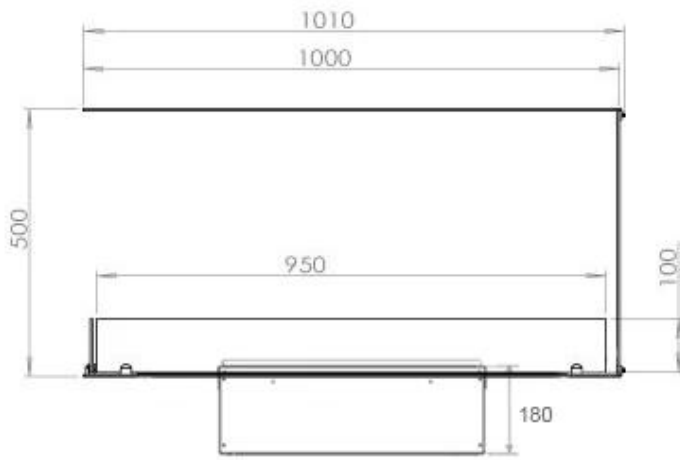

Appearance

Flame colours	1 colours
Interior	Black
Materials	Steel
Colour	Black
Finish	Matte
Decoration	Wood (Additional)
Glas included	Yes
Glass Height	15 cm

Type

Producttype	3-sided Built-in Bioethanol Fireplace
Brand	Foco
Flame view	Room Divider
Use	Indoor
Warranty	2 years

Size

Length/Width	100 cm
Height	50 cm
Depth	40 cm
Weight	30 kg
Cable lenght	150 cm

CASSETTE 500 MANUAL

TOP

FRONT

SIDE

CASSETTE 500 AUTOMATIC

TOP