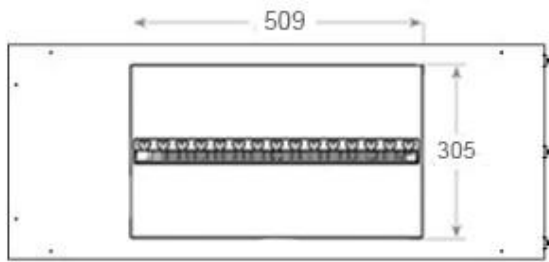

Appearance

Flame colours	1 colours
Interior	Black
Materials	Steel
Colour	Black
Finish	Matte
Decoration	Wood (Additional)
Glas included	Yes
Glass Height	15 cm

Type

Producttype	3-sided Built-in Bioethanol Fireplace
Brand	Foco
Flame view	Room Divider
Use	Indoor
Warranty	2 years

Size

Length/Width	100 cm
Height	50 cm
Depth	40 cm
Weight	30 kg
Cable lenght	150 cm

CASSETTE 500 MANUAL

TOP

FRONT

SIDE

CASSETTE 500 AUTOMATIC

TOP