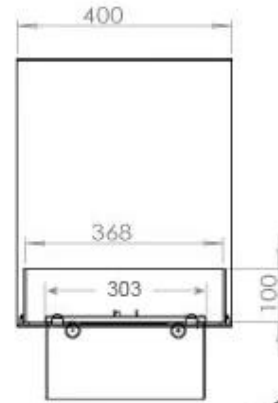

Appearance

Flame colours	1 colours
Interior	Black
Materials	Steel
Colour	Black
Finish	Matte
Decoration	Wood (Additional)
Glas included	Yes
Glass Height	15 cm

Type

Producttype	3-sided Built-in Bioethanol Fireplace
Brand	Foco
Flame view	Room Divider
Use	Indoor
Warranty	2 years

Size

Length/Width	100 cm
Height	50 cm
Depth	40 cm
Weight	30 kg
Cable lenght	150 cm

CASSETTE 500 MANUAL

TOP

FRONT

SIDE

CASSETTE 500 AUTOMATIC

TOP