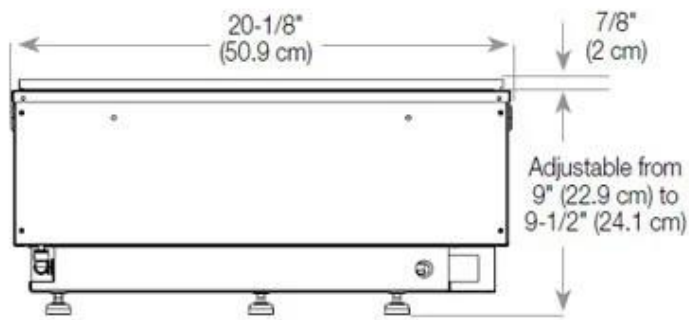

Appearance

Flame colours	1 colours
Interior	Black
Materials	Steel
Colour	Black
Finish	Matte
Decoration	Wood (Additional)
Glas included	Yes
Glass Height	15 cm

Type

Producttype	3-sided Built-in Bioethanol Fireplace
Brand	Foco
Flame view	Room Divider
Use	Indoor
Warranty	2 years

Size

Length/Width	100 cm
Height	50 cm
Depth	40 cm
Weight	30 kg
Cable lenght	150 cm

CASSETTE 500 MANUAL

TOP

FRONT

SIDE

CASSETTE 500 AUTOMATIC

TOP