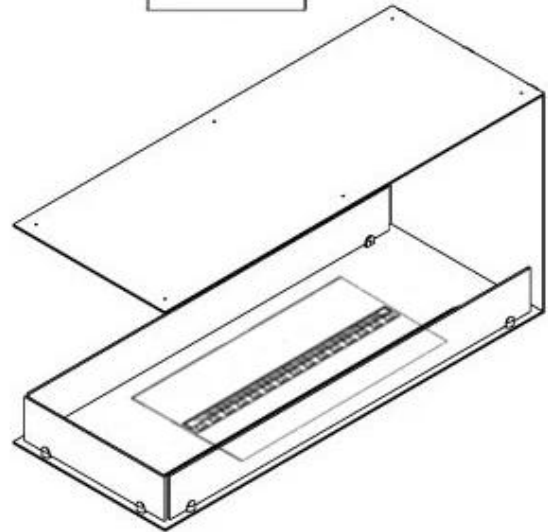

FOCO MYST ROOM DIVIDER 1000

HYB-30-114

Foco Myst Room Divider 1000 vesitakka höyryllä. Kolmisivuinen huoneenjakajatakka seinään asennettavaksi.

TECHNICAL SPECIFICATIONS

Features

Capacity	2 Litres
Heat output (max)	No heat kW
Burner type	Dimplex Optimyst Cassette 500
Thermostat	No
Ventilation	210 cm ²
Flue/chimney	Not Required
Remote control	Yes (included)
Adjustable flame	Yes
Control	Remote Control
Requires electricity	Yes
Burn time	10 hours
Fuel	Water and Electricity
Usage	220 L/h

Appearance

Flame colours	1 colours
Interior	Black
Materials	Steel
Colour	Black
Finish	Matte
Decoration	Wood (Additional)
Glas included	Yes
Glass Height	15 cm

Type

Producttype	3-sided Built-in Bioethanol Fireplace
Brand	Foco
Flame view	Room Divider
Use	Indoor
Warranty	2 years

Size

Length/Width	100 cm
Height	50 cm
Depth	40 cm
Weight	30 kg
Cable lenght	150 cm

CASSETTE 500 MANUAL

TOP

FRONT

SIDE

CASSETTE 500 AUTOMATIC

TOP