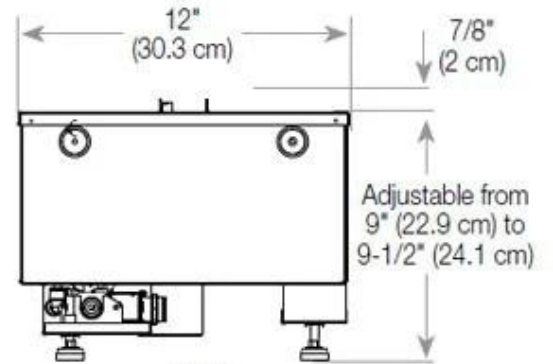

CASSETTE 500 AUTOMATIC

SIDE