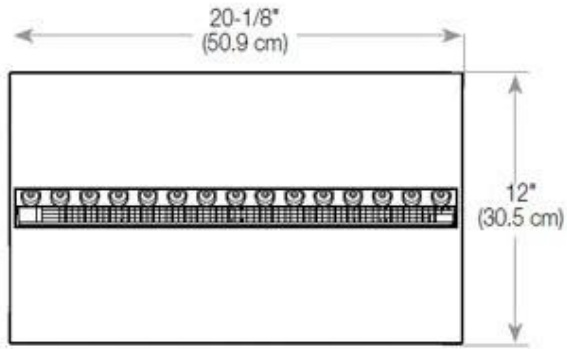

Appearance

Flame colours	1 colours
Interior	Black
Materials	Steel
Colour	Black
Finish	Matte
Decoration	Wood (Additional)
Glas included	Yes
Glass Height	15 cm

Type

Producttype	3-sided Built-in Bioethanol Fireplace
Brand	Foco
Flame view	Room Divider
Use	Indoor
Warranty	2 years

Size

Length/Width	100 cm
Height	50 cm
Depth	40 cm
Weight	30 kg
Cable lenght	150 cm

CASSETTE 500 MANUAL

TOP

FRONT

SIDE

CASSETTE 500 AUTOMATIC

TOP