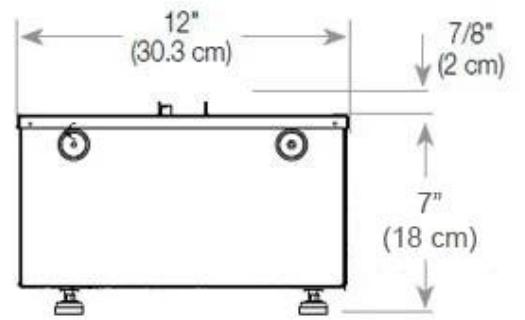

Size

Depth	40 cm
Height	50 cm
Length/Width	80 cm
Weight	25 kg

Type

Brand	Foco
Producttype	3-sided Built-in Opti-myst Fireplace
Use	Indoor
Warranty	2 years

CASSETTE 500 MANUAL

TOP

FRONT

SIDE