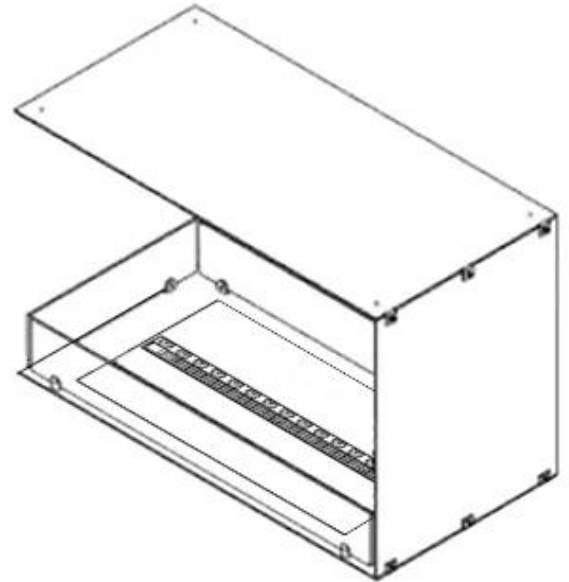

FOCO MYST ROOM DIVIDER 800

HYB-30-113

Foco Myst Room Divider 800 hybrid fireplace as a room divider in a home. Also available in 1000 and 1200 sizes.

TECHNICAL SPECIFICATIONS

Appearance

Colour	Black
Decoration	Wood (Additional)
Finish	Matte

Appearance

Flame colours	1 colours
---------------	-----------

Appearance

Glas included	Yes
---------------	-----

Appearance

Glass Height	15 cm
--------------	-------

Appearance

Interior	Black
Materials	Steel

Size

Depth	40 cm
Height	50 cm
Length/Width	80 cm
Weight	25 kg

Type

Brand	Foco
Producttype	3-sided Built-in Opti-myst Fireplace
Use	Indoor
Warranty	2 years

CASSETTE 500 MANUAL

TOP

FRONT

SIDE