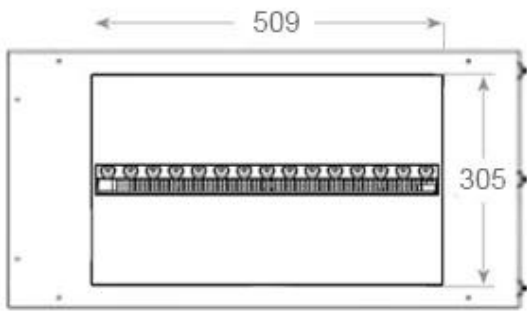

Size

Depth	40 cm
Height	50 cm
Length/Width	80 cm
Weight	25 kg

Type

Brand	Foco
Producttype	3-sided Built-in Opti-myst Fireplace
Use	Indoor
Warranty	2 years

CASSETTE 500 MANUAL

TOP

FRONT

SIDE