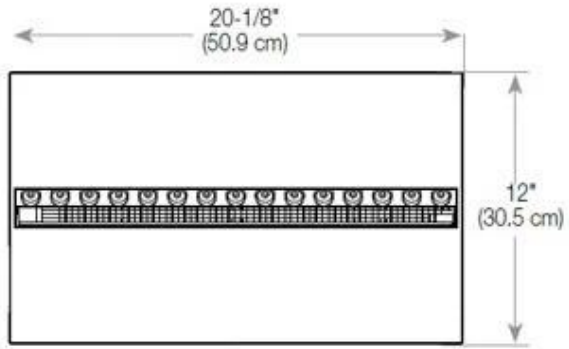

Size

Depth	40 cm
Height	50 cm
Length/Width	80 cm
Weight	25 kg

Type

Brand	Foco
Producttype	3-sided Built-in Opti-myst Fireplace
Use	Indoor
Warranty	2 years

CASSETTE 500 MANUAL

TOP

FRONT

SIDE