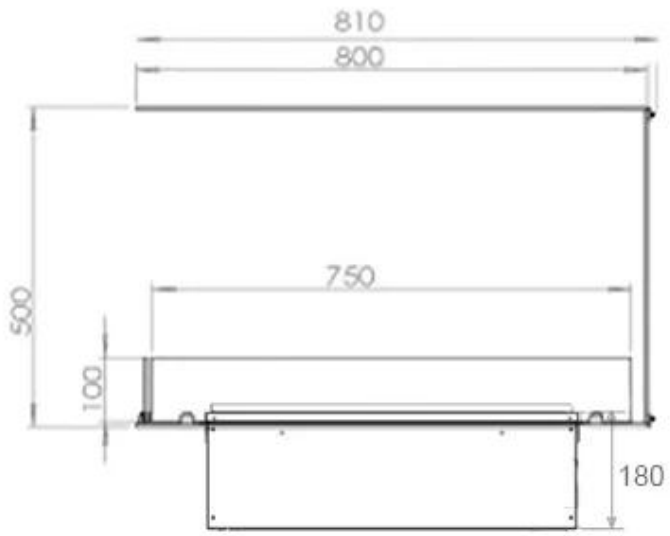

Appearance

Flame colours	1 colours
---------------	-----------

Appearance

Glas included	Yes
---------------	-----

Appearance

Glass Height	15 cm
--------------	-------

Appearance

Interior	Black
Materials	Steel

Size

Depth	40 cm
Height	50 cm
Length/Width	80 cm
Weight	25 kg

Type

Brand	Foco
Producttype	3-sided Built-in Opti-myst Fireplace
Use	Indoor
Warranty	2 years

CASSETTE 500 MANUAL

TOP

FRONT

SIDE