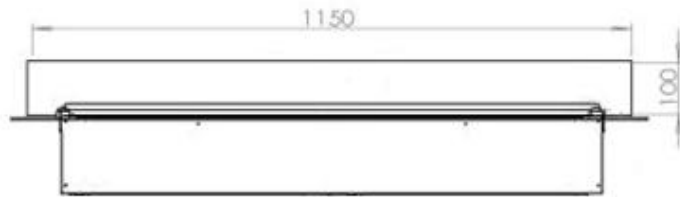

Appearance

Interior	Black
Flame colours	1 colours
Materials	Steel
Colour	Black
Finish	Matte
Decoration	Wood (Additional)
Glas included	Yes
Glass Height	15 cm

Type

Producttype	4-sided Opti-myst Fireplace
Brand	Foco
Flame view	44,1
Use	Indoor
Warranty	2 years

Size

Length/Width	120 cm
Depth	40 cm
Weight	30 kg
Cable lenght	150 cm

CASSETTE 1000 MANUAL

FRONT

SIDE

CASSETTE 100 AUTOMATIC