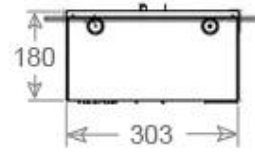

Appearance

Interior	Black
Flame colours	1 colours
Materials	Steel
Colour	Black
Finish	Matte
Decoration	Wood (Additional)
Glas included	Yes
Glass Height	15 cm

Type

Producttype	4-sided Opti-myst Fireplace
Brand	Foco
Flame view	44,1
Use	Indoor
Warranty	2 years

Size

Length/Width	120 cm
Depth	40 cm
Weight	30 kg
Cable lenght	150 cm

CASSETTE 1000 MANUAL

FRONT

SIDE

CASSETTE 100 AUTOMATIC