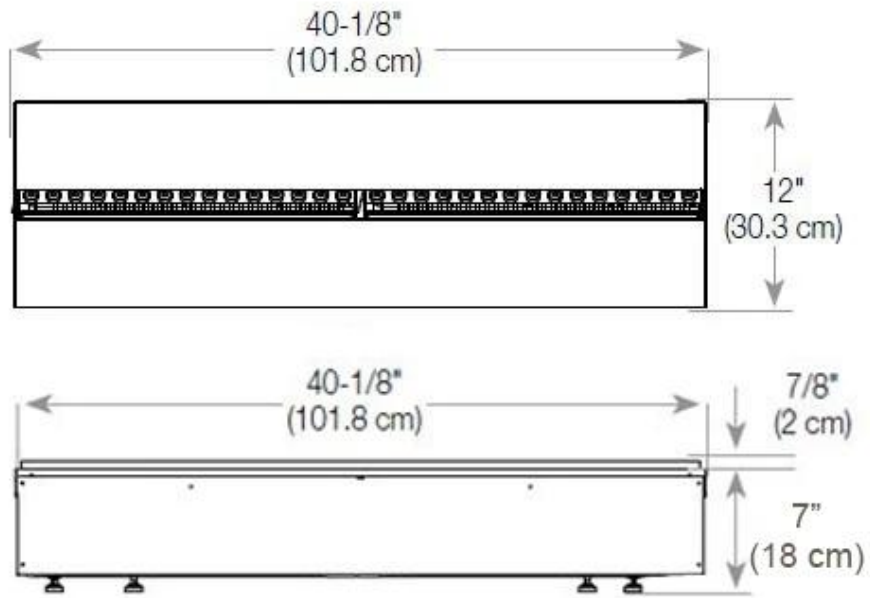

Appearance

Interior	Black
Flame colours	1 colours
Materials	Steel
Colour	Black
Finish	Matte
Decoration	Wood (Additional)
Glas included	Yes
Glass Height	15 cm

Type

Producttype	4-sided Opti-myst Fireplace
Brand	Foco
Flame view	44,1
Use	Indoor
Warranty	2 years

Size

Length/Width	120 cm
Depth	40 cm
Weight	30 kg
Cable lenght	150 cm

CASSETTE 1000 MANUAL

FRONT

SIDE

CASSETTE 100 AUTOMATIC