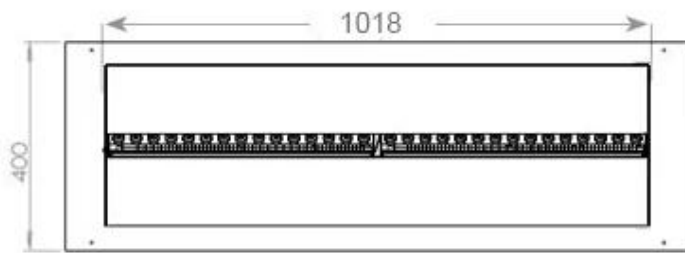

Appearance

Interior	Black
Flame colours	1 colours
Materials	Steel
Colour	Black
Finish	Matte
Decoration	Wood (Additional)
Glas included	Yes
Glass Height	15 cm

Type

Producttype	4-sided Opti-myst Fireplace
Brand	Foco
Flame view	44,1
Use	Indoor
Warranty	2 years

Size

Length/Width	120 cm
Depth	40 cm
Weight	30 kg
Cable lenght	150 cm

CASSETTE 1000 MANUAL

FRONT

SIDE

CASSETTE 100 AUTOMATIC