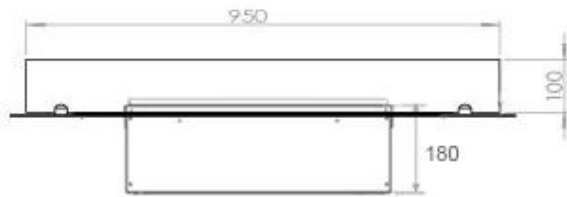

Key Specifications

Product type	4-sided Opti-myst Fireplace
Brand	Foco
Use	Indoor
Warranty	2 years

Size & Weight

Length/Width	100 cm
Depth	40 cm
Weight	25 kg
Cable lenght	150 cm

Technical Specifications

Burner Model	Dimplex Optimyst Cassette 500
Fuel	Water and Electricity
Burning time up to	10 hours
Capacity	2 Litres
Flame colours	1 colours
Heat output (max)	No heat kW
Consumption	220 L/h

Material & Appearance

Material	Steel
Colour	Black
Finish	Matte
Interior (colour/material)	Black
Flame view	44,1
Decoration	Wood (Additional)
Glas included	Yes
Glass Height	15 cm

Installation Details

Required ventilation opening	210
Flue/Chimney	Not Required