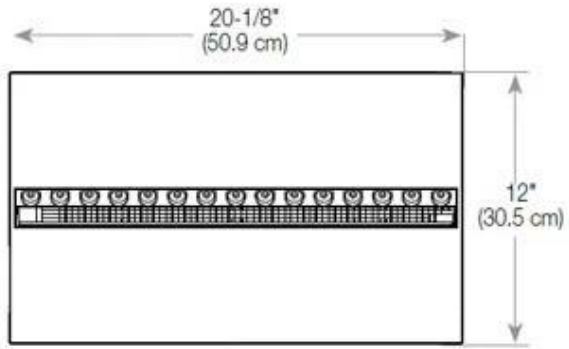

Appearance

Interior	Black
Flame colours	1 colours
Materials	Steel
Colour	Black
Finish	Matte
Decoration	Wood (Additional)
Glas included	Yes
Glass Height	15 cm

Type

Producttype	4-sided Opti-myst Fireplace
Brand	Foco
Flame view	44,1
Use	Indoor
Warranty	2 years

Size

Length/Width	100 cm
Depth	40 cm
Weight	25 kg
Cable lenght	150 cm

CASSETTE 500 MANUAL

TOP

FRONT

SIDE

CASSETTE 500 AUTOMATIC

TOP