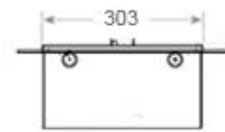

Key Specifications

Product type	4-sided Opti-myst Fireplace
Brand	Foco
Use	Indoor
Warranty	2 years

Size & Weight

Length/Width	100 cm
Depth	40 cm
Weight	25 kg
Cable lenght	150 cm

Technical Specifications

Burner Model	Dimplex Optimyst Cassette 500
Fuel	Water and Electricity
Burning time up to	10 hours
Capacity	2 Litres
Flame colours	1 colours
Heat output (max)	No heat kW
Consumption	220 L/h

Material & Appearance

Material	Steel
Colour	Black
Finish	Matte
Interior (colour/material)	Black
Flame view	44,1
Decoration	Wood (Additional)
Glas included	Yes
Glass Height	15 cm

Installation Details

Required ventilation opening	210
Flue/Chimney	Not Required