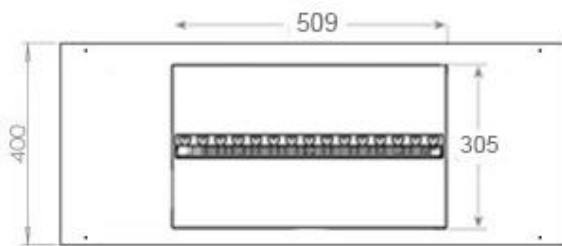

Key Specifications

Product type	4-sided Opti-myst Fireplace
Brand	Foco
Use	Indoor
Warranty	2 years

Size & Weight

Length/Width	100 cm
Depth	40 cm
Weight	25 kg
Cable lenght	150 cm

Technical Specifications

Burner Model	Dimplex Optimyst Cassette 500
Fuel	Water and Electricity
Burning time up to	10 hours
Capacity	2 Litres
Flame colours	1 colours
Heat output (max)	No heat kW
Consumption	220 L/h

Material & Appearance

Material	Steel
Colour	Black
Finish	Matte
Interior (colour/material)	Black
Flame view	44,1
Decoration	Wood (Additional)
Glas included	Yes
Glass Height	15 cm

Installation Details

Required ventilation opening	210
Flue/Chimney	Not Required