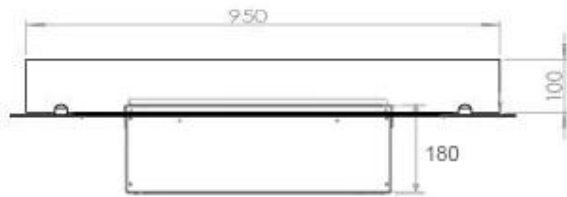

Appearance

Interior	Black
Flame colours	1 colours
Materials	Steel
Colour	Black
Finish	Matte
Decoration	Wood (Additional)
Glas included	Yes
Glass Height	15 cm

Type

Producttype	4-sided Opti-myst Fireplace
Brand	Foco
Flame view	44,1
Use	Indoor
Warranty	2 years

Size

Length/Width	100 cm
Depth	40 cm
Weight	25 kg
Cable lenght	150 cm

CASSETTE 500 MANUAL

TOP

FRONT

SIDE

CASSETTE 500 AUTOMATIC

TOP