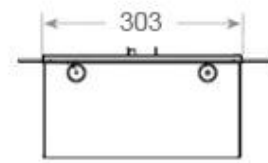

Appearance

| | |
|---------------|-------------------|
| Interior | Black |
| Flame colours | 1 colours |
| Materials | Steel |
| Colour | Black |
| Finish | Matte |
| Decoration | Wood (Additional) |
| Glas included | Yes |
| Glass Height | 15 cm |

Type

| | |
|-------------|-----------------------------|
| Producttype | 4-sided Opti-myst Fireplace |
| Brand | Foco |
| Flame view | 44,1 |
| Use | Indoor |
| Warranty | 2 years |

Size

| | |
|--------------|--------|
| Length/Width | 80 cm |
| Depth | 40 cm |
| Weight | 20 kg |
| Cable lenght | 150 cm |