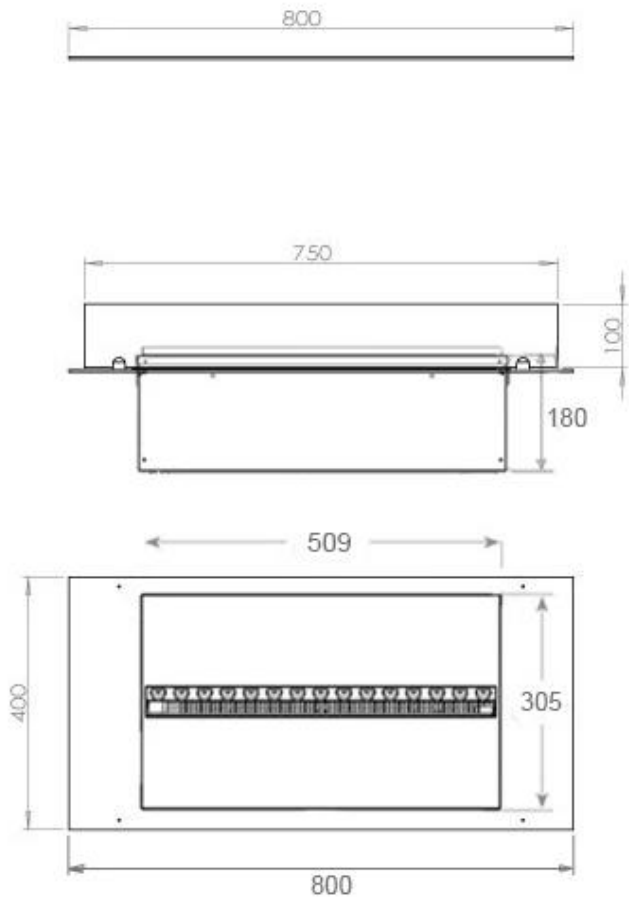

Appearance

| | |
|---------------|-------------------|
| Interior | Black |
| Flame colours | 1 colours |
| Materials | Steel |
| Colour | Black |
| Finish | Matte |
| Decoration | Wood (Additional) |
| Glas included | Yes |
| Glass Height | 15 cm |

Type

| | |
|-------------|-----------------------------|
| Producttype | 4-sided Opti-myst Fireplace |
| Brand | Foco |
| Flame view | 44,1 |
| Use | Indoor |
| Warranty | 2 years |

Size

| | |
|--------------|--------|
| Length/Width | 80 cm |
| Depth | 40 cm |
| Weight | 20 kg |
| Cable lenght | 150 cm |