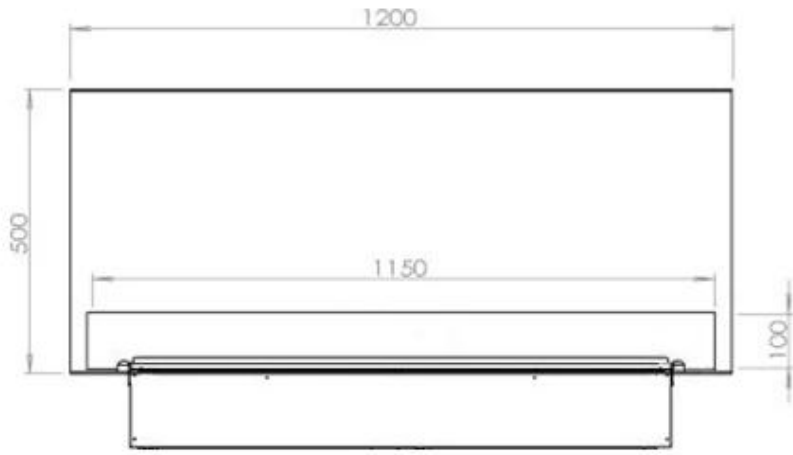

Appearance

Flame colours	1 colours
---------------	-----------

Appearance

Glas included	Yes
---------------	-----

Appearance

Glass Height	15 cm
--------------	-------

Appearance

Interior	Black
Materials	Steel

Size

Depth	40 cm
Height	50 cm
Length/Width	120 cm
Weight	40 kg

Type

Brand	Foco
Producttype	3-sided Built-in Opti-myst Fireplace
Use	Indoor
Warranty	2 years

CASSETTE 100 AUTOMATIC

CASSETTE 1000 MANUAL

FRONT

SIDE