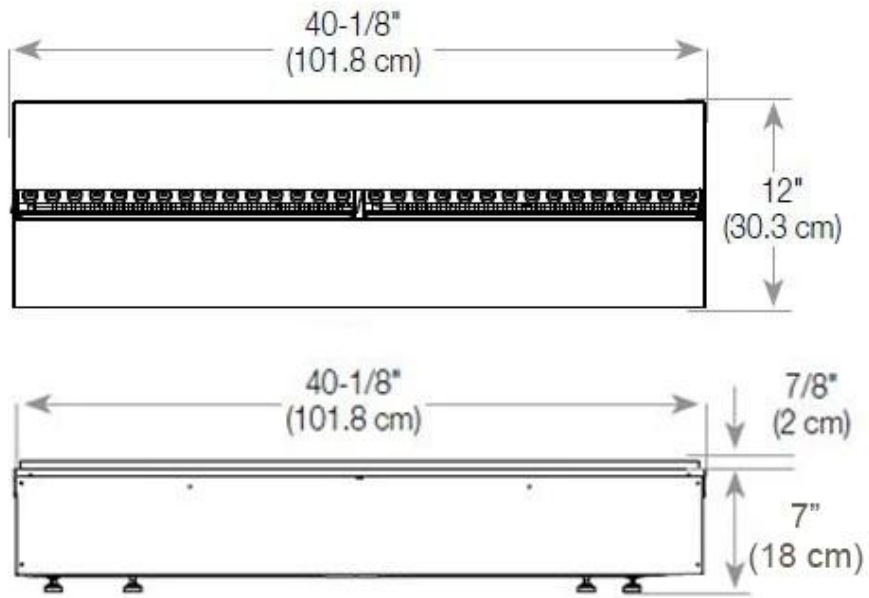

Size

Depth	40 cm
Height	50 cm
Length/Width	120 cm
Weight	40 kg

Type

Brand	Foco
Producttype	3-sided Built-in Opti-myst Fireplace
Use	Indoor
Warranty	2 years

CASSETTE 100 AUTOMATIC

CASSETTE 1000 MANUAL

FRONT

SIDE