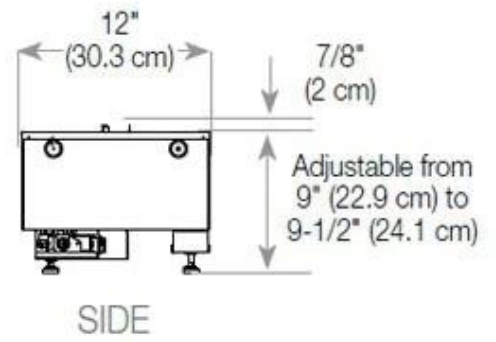

Size

Depth	40 cm
Height	50 cm
Length/Width	120 cm
Weight	40 kg

Type

Brand	Foco
Producttype	3-sided Built-in Opti-myst Fireplace
Use	Indoor
Warranty	2 years

CASSETTE 100 AUTOMATIC

CASSETTE 1000 MANUAL

FRONT

SIDE