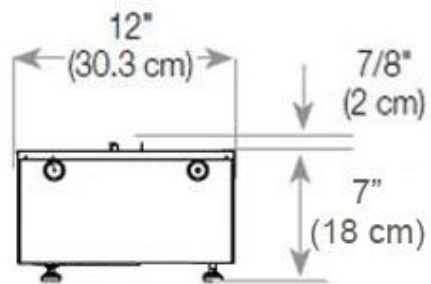

Size

Depth	40 cm
Height	50 cm
Length/Width	120 cm
Weight	40 kg

Type

Brand	Foco
Producttype	3-sided Built-in Opti-myst Fireplace
Use	Indoor
Warranty	2 years

CASSETTE 100 AUTOMATIC

CASSETTE 1000 MANUAL

FRONT

SIDE