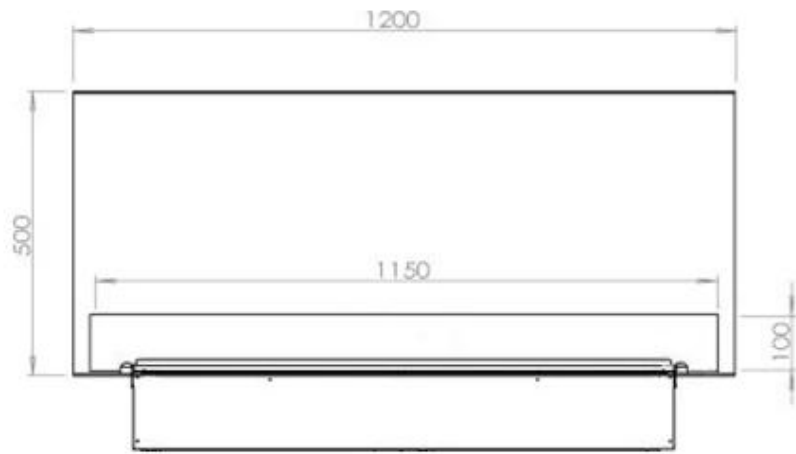

#### Appearance

Interior	Black
Flame colours	1 colours
Materials	Steel
Colour	Black
Finish	Matte
Decoration	Wood (Additional)
Glas included	Yes
Glass Height	15 cm

#### Size

Length/Width	120 cm
Height	50 cm
Depth	40 cm
Weight	40 kg
Cable lenght	150 cm

CASSETTE 100 AUTOMATIC

CASSETTE 1000 MANUAL

FRONT

SIDE