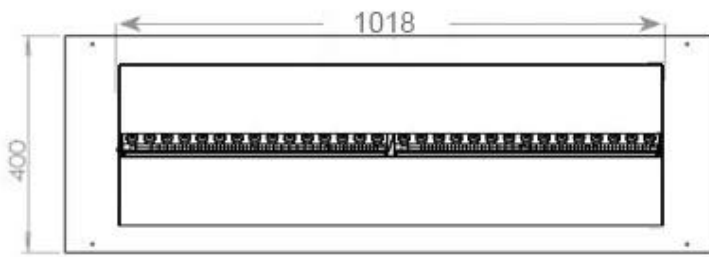

Size

Depth	40 cm
Height	50 cm
Length/Width	120 cm
Weight	40 kg

Type

Brand	Foco
Producttype	3-sided Built-in Opti-myst Fireplace
Use	Indoor
Warranty	2 years

CASSETTE 100 AUTOMATIC

CASSETTE 1000 MANUAL

FRONT

SIDE