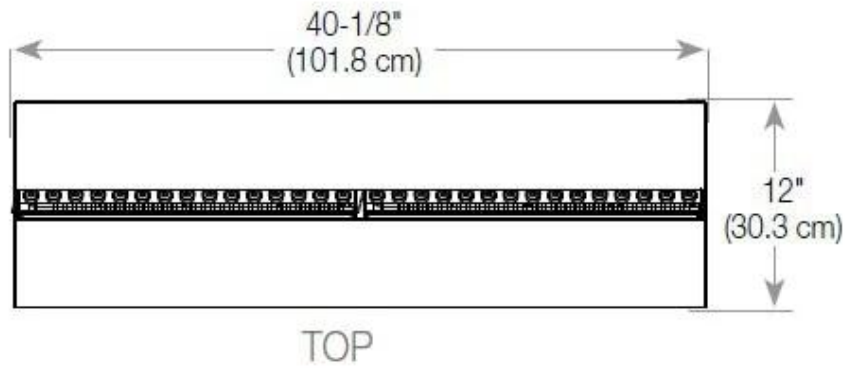

Size

Depth	40 cm
Height	50 cm
Length/Width	120 cm
Weight	40 kg

Type

Brand	Foco
Producttype	3-sided Built-in Opti-myst Fireplace
Use	Indoor
Warranty	2 years

CASSETTE 100 AUTOMATIC

CASSETTE 1000 MANUAL

FRONT

SIDE