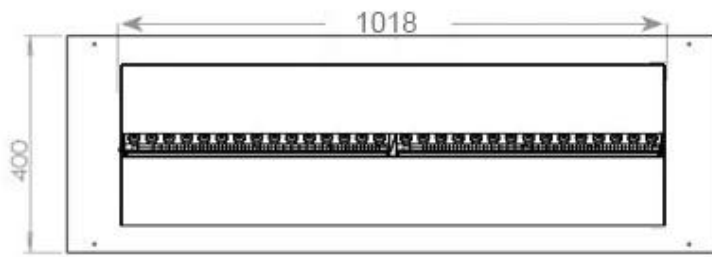

#### Appearance

Interior	Black
Flame colours	1 colours
Materials	Steel
Colour	Black
Finish	Matte
Decoration	Wood (Additional)
Glas included	Yes
Glass Height	15 cm

#### Size

Length/Width	120 cm
Height	50 cm
Depth	40 cm
Weight	40 kg
Cable lenght	150 cm

CASSETTE 100 AUTOMATIC

CASSETTE 1000 MANUAL

FRONT

SIDE