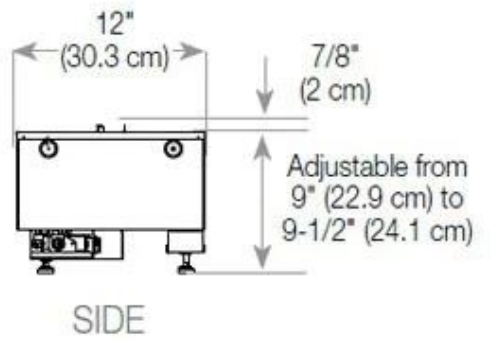

#### Appearance

Interior	Black
Flame colours	1 colours
Materials	Steel
Colour	Black
Finish	Matte
Decoration	Wood (Additional)
Glas included	Yes
Glass Height	15 cm

#### Size

Length/Width	120 cm
Height	50 cm
Depth	40 cm
Weight	40 kg
Cable lenght	150 cm

CASSETTE 100 AUTOMATIC

CASSETTE 1000 MANUAL

FRONT

SIDE