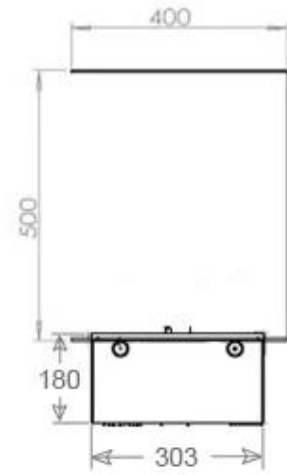

Appearance

Flame colours	1 colours
---------------	-----------

Appearance

Glas included	Yes
---------------	-----

Appearance

Glass Height	15 cm
--------------	-------

Appearance

Interior	Black
Materials	Steel

Features

Thermostat	No
------------	----

Features

Usage	440 L/h
-------	---------

Features

Ventilation	420 cm ²
-------------	---------------------

Size

Cable lenght	150 cm
--------------	--------

Size

Depth	40 cm
Height	50 cm
Length/Width	120 cm
Weight	40 kg

Type

Brand	Foco
Producttype	3-sided Built-in Opti-myst Fireplace
Use	Indoor
Warranty	2 years

CASSETTE 100 AUTOMATIC

CASSETTE 1000 MANUAL

FRONT

SIDE