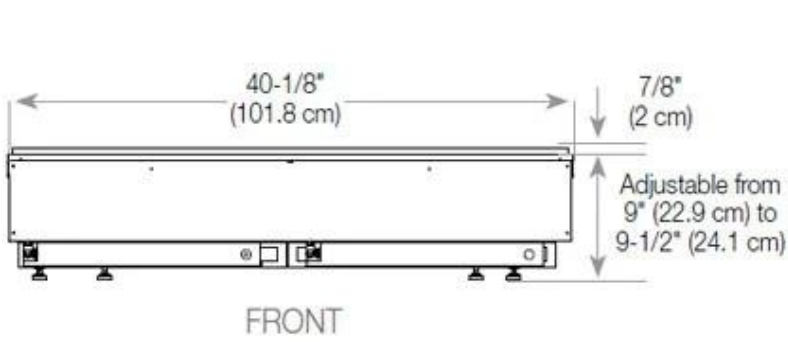

Appearance

Flame colours	1 colours
---------------	-----------

Appearance

Glas included	Yes
---------------	-----

Appearance

Glass Height	15 cm
--------------	-------

Appearance

Interior	Black
Materials	Steel

Size

Depth	40 cm
Height	50 cm
Length/Width	120 cm
Weight	40 kg

Type

Brand	Foco
Producttype	3-sided Built-in Opti-myst Fireplace
Use	Indoor
Warranty	2 years

CASSETTE 100 AUTOMATIC

CASSETTE 1000 MANUAL

FRONT

SIDE