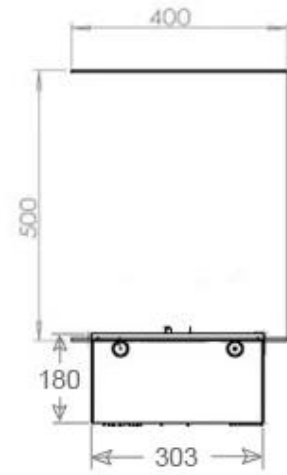

#### Appearance

Interior	Black
Flame colours	1 colours
Materials	Steel
Colour	Black
Finish	Matte
Decoration	Wood (Additional)
Glas included	Yes
Glass Height	15 cm

#### Size

Length/Width	120 cm
Height	50 cm
Depth	40 cm
Weight	40 kg
Cable lenght	150 cm

CASSETTE 100 AUTOMATIC

CASSETTE 1000 MANUAL

FRONT

SIDE