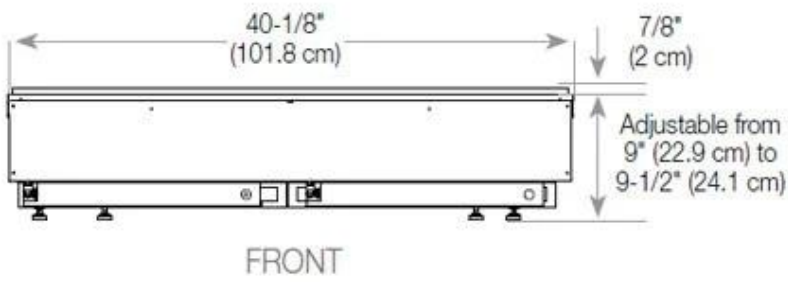

#### Appearance

Interior	Black
Flame colours	1 colours
Materials	Steel
Colour	Black
Finish	Matte
Decoration	Wood (Additional)
Glas included	Yes
Glass Height	15 cm

#### Size

Length/Width	120 cm
Height	50 cm
Depth	40 cm
Weight	40 kg
Cable lenght	150 cm

CASSETTE 100 AUTOMATIC

CASSETTE 1000 MANUAL

FRONT

SIDE