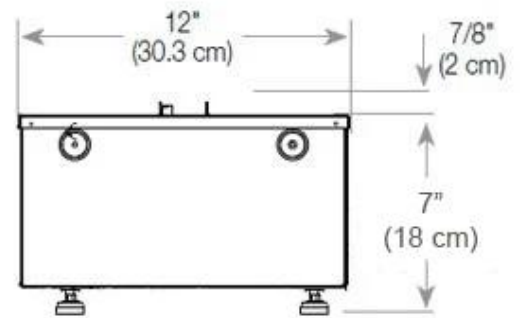

#### Appearance

Interior	Black
Flame colours	1 colours
Materials	Steel
Colour	Black
Finish	Matte
Decoration	Wood (Additional)
Glas included	Yes
Glass Height	15 cm

#### Size

Length/Width	100 cm
Height	50 cm
Depth	40 cm
Weight	30 kg
Cable lenght	150 cm

CASSETTE 500 MANUAL

TOP

FRONT

SIDE

CASSETTE 500 AUTOMATIC

TOP