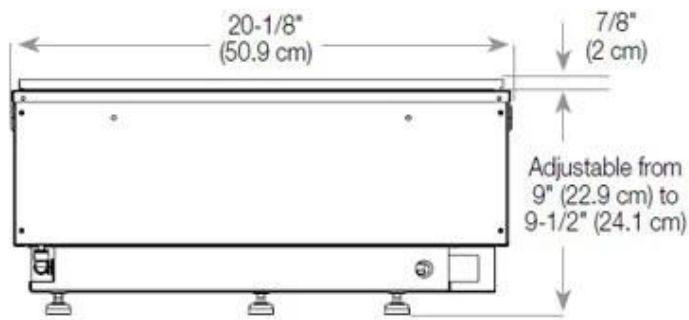

#### Appearance

Interior	Black
Flame colours	1 colours
Materials	Steel
Colour	Black
Finish	Matte
Decoration	Wood (Additional)
Glas included	Yes
Glass Height	15 cm

#### Size

Length/Width	100 cm
Height	50 cm
Depth	40 cm
Weight	30 kg
Cable lenght	150 cm

CASSETTE 500 MANUAL

TOP

FRONT

SIDE

CASSETTE 500 AUTOMATIC

TOP