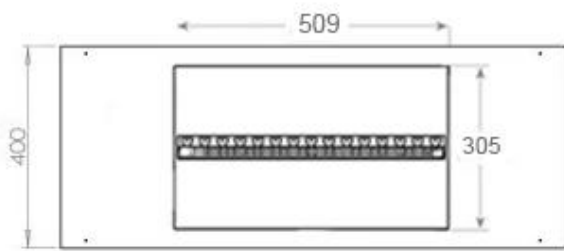

#### Appearance

Interior	Black
Flame colours	1 colours
Materials	Steel
Colour	Black
Finish	Matte
Decoration	Wood (Additional)
Glas included	Yes
Glass Height	15 cm

#### Size

Length/Width	100 cm
Height	50 cm
Depth	40 cm
Weight	30 kg
Cable lenght	150 cm

CASSETTE 500 MANUAL

TOP

FRONT

SIDE

CASSETTE 500 AUTOMATIC

TOP