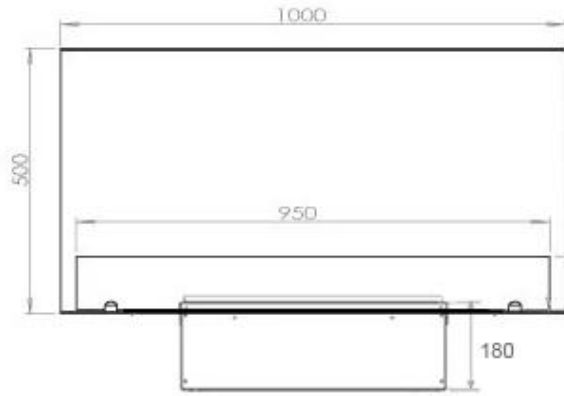

#### Appearance

Interior	Black
Flame colours	1 colours
Materials	Steel
Colour	Black
Finish	Matte
Decoration	Wood (Additional)
Glas included	Yes
Glass Height	15 cm

#### Size

Length/Width	100 cm
Height	50 cm
Depth	40 cm
Weight	30 kg
Cable lenght	150 cm

CASSETTE 500 MANUAL

TOP

FRONT

SIDE

CASSETTE 500 AUTOMATIC

TOP