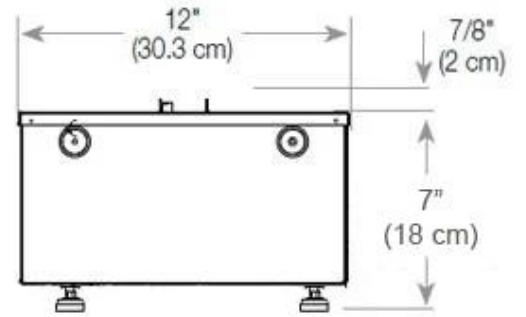

Type

Producttype	3-sided Built-in Opti-myst Fireplace
Brand	Foco
Use	Indoor
Warranty	2 years

Size

Length/Width	80 cm
Height	50 cm
Depth	40 cm
Weight	25 kg
Cable lenght	150 cm

CASSETTE 500 MANUAL

TOP

FRONT

SIDE