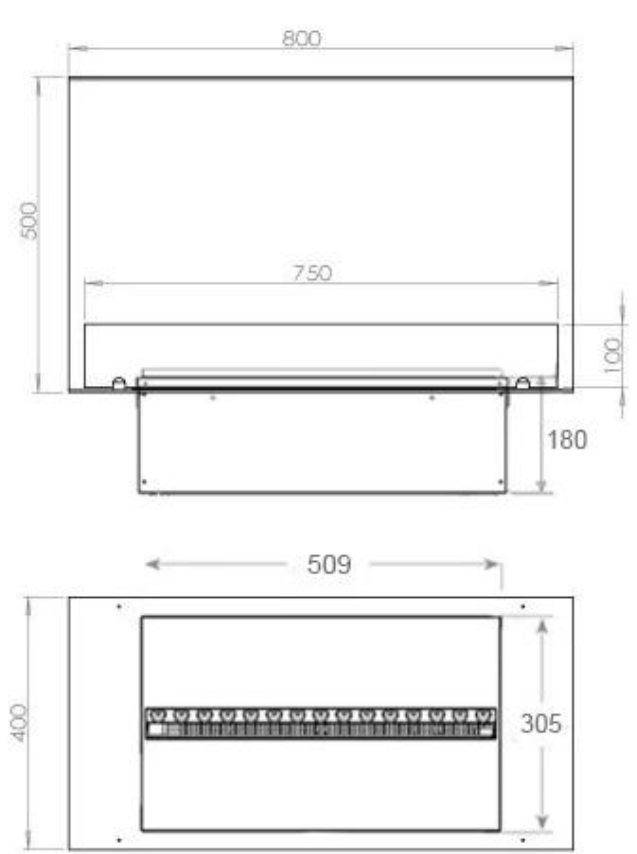

FOCO MYST THREE 800

HYB-30-107

Foco Myst Three 800 three-sided built-in water vapor fireplace that does not create any fire hazard.

TECHNICAL SPECIFICATIONS

Appearance

Interior	Black
Flame colours	1 colours
Materials	Steel
Colour	Black
Finish	Matte
Decoration	Wood (Additional)
Glas included	Yes
Glass Height	15 cm

Type

Producttype	3-sided Built-in Opti-myst Fireplace
Brand	Foco
Use	Indoor
Warranty	2 years

Size

Length/Width	80 cm
Height	50 cm
Depth	40 cm
Weight	25 kg
Cable lenght	150 cm

CASSETTE 500 MANUAL

TOP

FRONT

SIDE