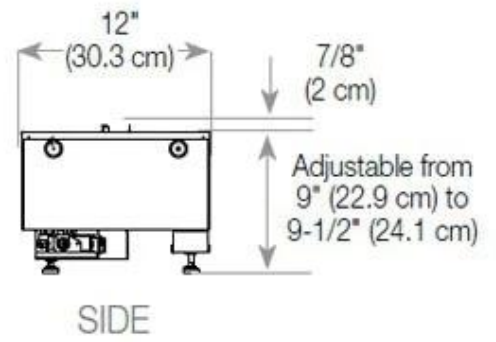

#### Appearance

Interior	Black
Flame colours	1 colours
Materials	Steel
Colour	Black
Finish	Matte
Decoration	Wood (Additional)
Glas included	Yes
Glass Height	15 cm

#### Size

Length/Width	120 cm
Height	50 cm
Depth	40 cm
Weight	35 kg
Cable lenght	150 cm

CASSETTE 100 AUTOMATIC

CASSETTE 1000 MANUAL

FRONT

SIDE