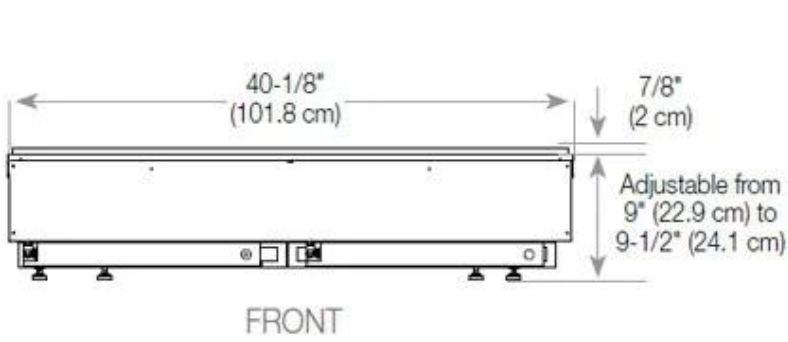

#### Appearance

Interior	Black
Flame colours	1 colours
Materials	Steel
Colour	Black
Finish	Matte
Decoration	Wood (Additional)
Glas included	Yes
Glass Height	15 cm

#### Size

Length/Width	120 cm
Height	50 cm
Depth	40 cm
Weight	35 kg
Cable lenght	150 cm

CASSETTE 100 AUTOMATIC

CASSETTE 1000 MANUAL

FRONT

SIDE