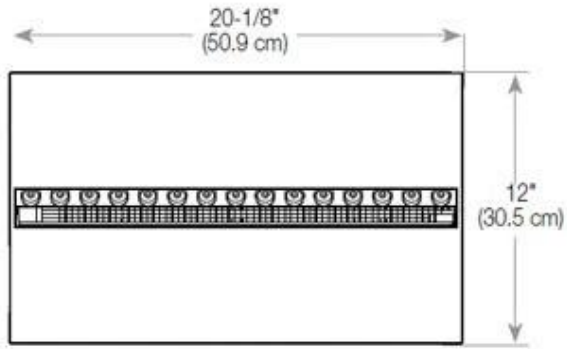

Appearance

Interior	Black
Flame colours	1 colours
Materials	Steel
Colour	Black
Finish	Matte
Decoration	Wood (Additional)
Glas included	Yes
Glass Height	15 cm

Type

Producttype	See-through Built-in Opti-myst Fireplace
Brand	Foco
Use	Indoor
Warranty	2 years

Size

Length/Width	100 cm
Height	50 cm
Depth	40 cm
Weight	30 kg
Cable lenght	150 cm

CASSETTE 500 AUTOMATIC

CASSETTE 500 MANUAL

TOP

FRONT

SIDE