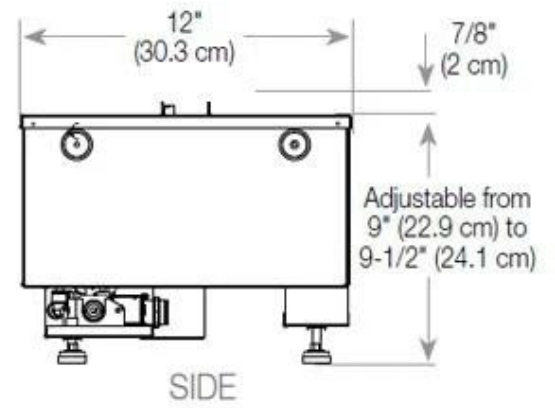

Appearance

Interior	Black
Flame colours	1 colours
Materials	Steel
Colour	Black
Finish	Matte
Decoration	Wood (Additional)
Glas included	Yes
Glass Height	15 cm

Type

Producttype	See-through Built-in Opti-myst Fireplace
Brand	Foco
Use	Indoor
Warranty	2 years

Size

Length/Width	100 cm
Height	50 cm
Depth	40 cm
Weight	30 kg
Cable lenght	150 cm

CASSETTE 500 AUTOMATIC

CASSETTE 500 MANUAL

TOP

FRONT

SIDE