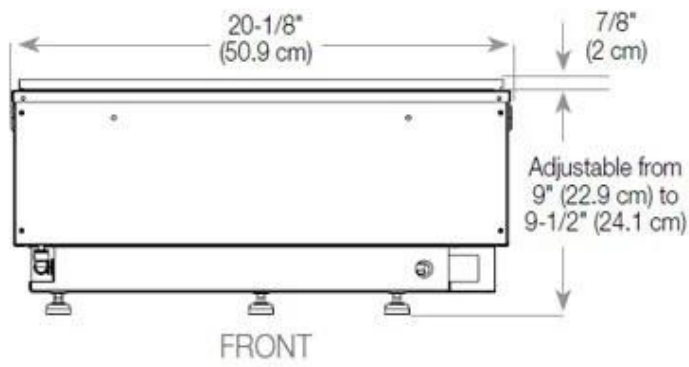

Appearance

Interior	Black
Flame colours	1 colours
Materials	Steel
Colour	Black
Finish	Matte
Decoration	Wood (Additional)
Glas included	Yes
Glass Height	15 cm

Type

Producttype	See-through Built-in Opti-myst Fireplace
Brand	Foco
Use	Indoor
Warranty	2 years

Size

Length/Width	100 cm
Height	50 cm
Depth	40 cm
Weight	30 kg
Cable lenght	150 cm

CASSETTE 500 AUTOMATIC

CASSETTE 500 MANUAL

TOP

FRONT

SIDE