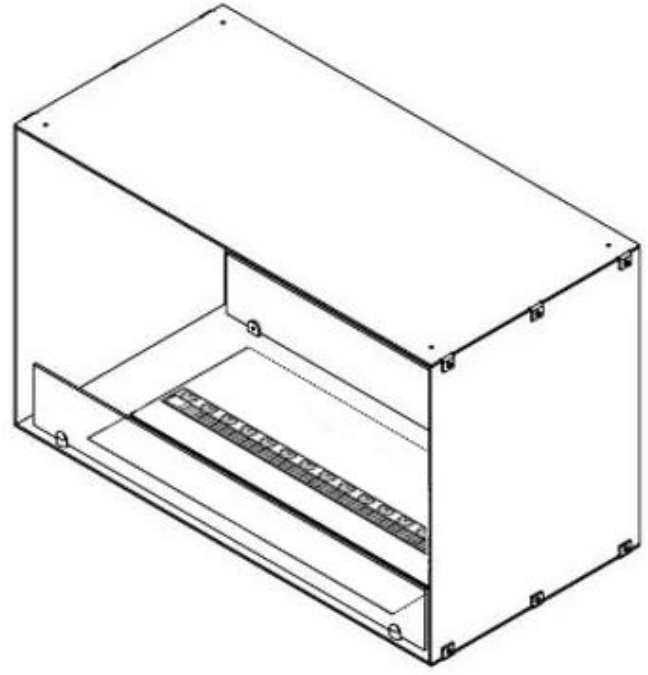

#### Appearance

Flame colours	1 colours
Interior	Black
Materials	Steel
Colour	Black
Finish	Matte
Decoration	Wood (Additional)
Glas included	Yes
Glass Height	15 cm

#### Size

Length/Width	80 cm
Height	50 cm
Depth	40 cm
Weight	25 kg
Cable lenght	150 cm

CASSETTE 500 MANUAL

TOP

FRONT

SIDE

CASSETTE 500 AUTOMATIC