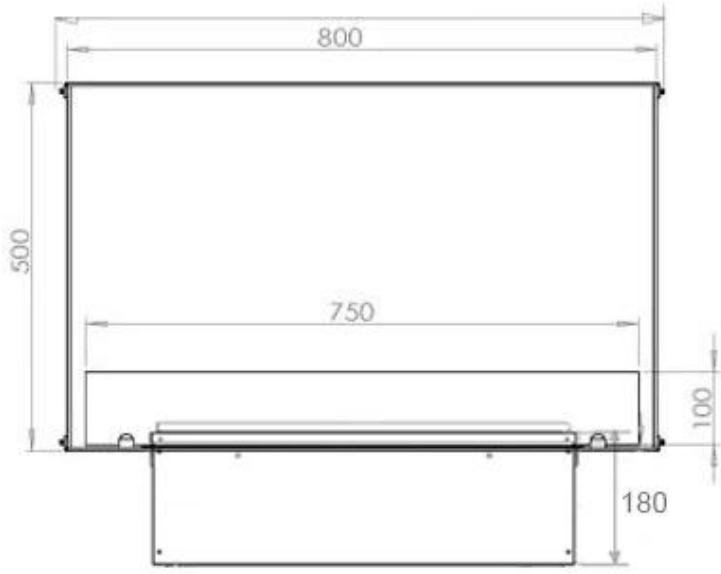

#### Appearance

Flame colours	1 colours
Interior	Black
Materials	Steel
Colour	Black
Finish	Matte
Decoration	Wood (Additional)
Glas included	Yes
Glass Height	15 cm

#### Size

Length/Width	80 cm
Height	50 cm
Depth	40 cm
Weight	25 kg
Cable lenght	150 cm

CASSETTE 500 MANUAL

TOP

FRONT

SIDE

CASSETTE 500 AUTOMATIC