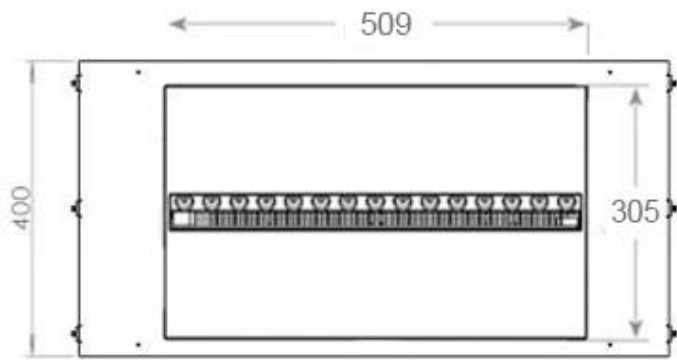

#### Appearance

Flame colours	1 colours
Interior	Black
Materials	Steel
Colour	Black
Finish	Matte
Decoration	Wood (Additional)
Glas included	Yes
Glass Height	15 cm

#### Size

Length/Width	80 cm
Height	50 cm
Depth	40 cm
Weight	25 kg
Cable lenght	150 cm

CASSETTE 500 MANUAL

TOP

FRONT

SIDE

CASSETTE 500 AUTOMATIC