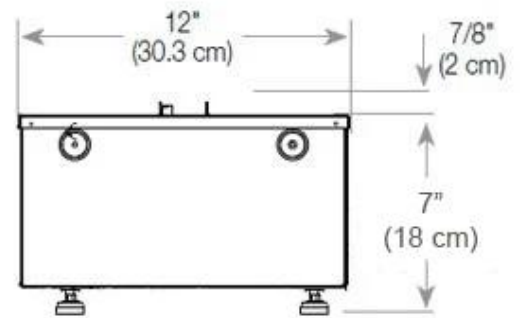

#### Appearance

Flame colours	1 colours
Interior	Black
Materials	Steel
Colour	Black
Finish	Matte
Decoration	Wood (Additional)
Glas included	Yes
Glass Height	15 cm

#### Size

Length/Width	80 cm
Height	50 cm
Depth	40 cm
Weight	25 kg
Cable lenght	150 cm

CASSETTE 500 MANUAL

TOP

FRONT

SIDE

CASSETTE 500 AUTOMATIC