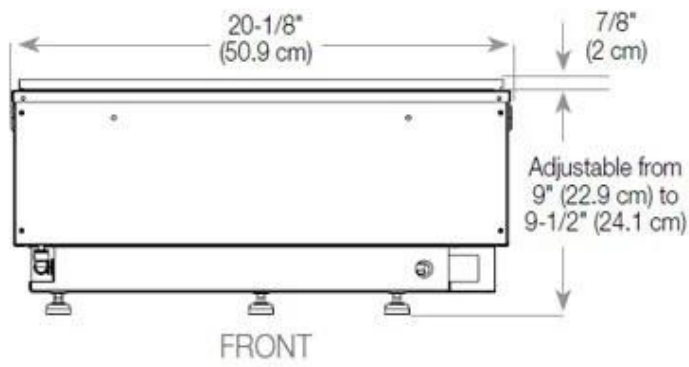

Appearance

Interior	Black
Flame colours	1 colours
Materials	Glass
Materials	Steel
Colour	Black
Finish	Matte
Decoration	Wood (Additional)
Glas included	Yes
Glass Height	15 cm

Type

Producttype	1-sided Built-in Opti-myst Fireplace
Brand	Foco
Flame view	Front
Use	Indoor
Warranty	2 years

Size

Length/Width	100 cm
Height	50 cm
Depth	40 cm
Weight	30 kg
Cable lenght	150 cm

CASSETTE 500 AUTOMATIC

CASSETTE 500 MANUAL

TOP

FRONT

SIDE