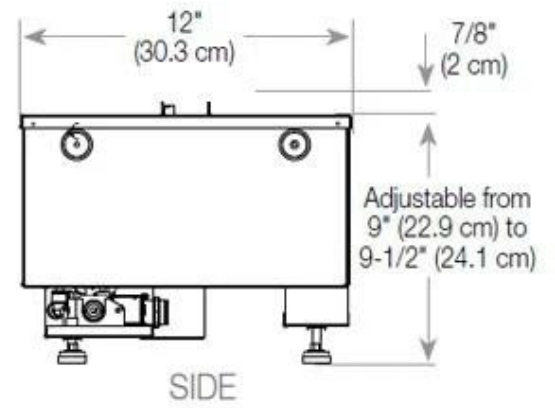

Appearance

Interior	Black
Flame colours	1 colours
Materials	Glass
Materials	Steel
Colour	Black
Finish	Matte
Decoration	Wood (Additional)
Glas included	Yes
Glass Height	15 cm

Type

Producttype	1-sided Built-in Opti-myst Fireplace
Brand	Foco
Flame view	Front
Use	Indoor
Warranty	2 years

Size

Length/Width	100 cm
Height	50 cm
Depth	40 cm
Weight	30 kg
Cable lenght	150 cm

CASSETTE 500 AUTOMATIC

CASSETTE 500 MANUAL

TOP

FRONT

SIDE