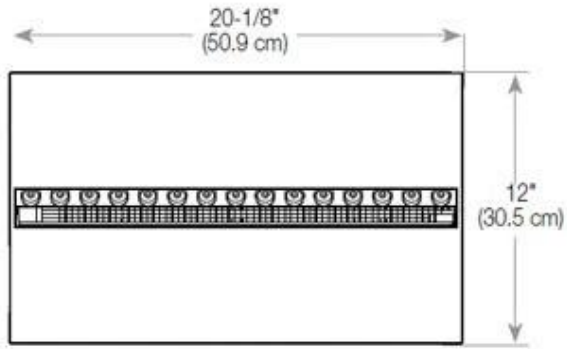

Appearance

Interior	Black
Flame colours	1 colours
Materials	Glass
Materials	Steel
Colour	Black
Finish	Matte
Decoration	Wood (Additional)
Glas included	Yes
Glass Height	15 cm

Type

Producttype	1-sided Built-in Opti-myst Fireplace
Brand	Foco
Flame view	Front
Use	Indoor
Warranty	2 years

Size

Length/Width	100 cm
Height	50 cm
Depth	40 cm
Weight	30 kg
Cable lenght	150 cm

CASSETTE 500 AUTOMATIC

CASSETTE 500 MANUAL

TOP

FRONT

SIDE