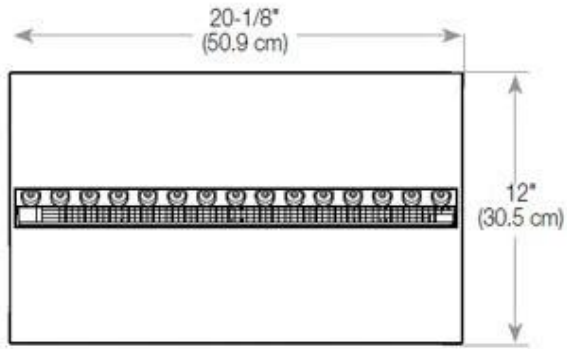

Appearance

Flame colours	1 colours
Interior	Black
Materials	Glass
Materials	Steel
Colour	Black
Finish	Matte
Decoration	Wood (Additional)
Glas included	Yes
Glass Height	15 cm

Type

Producttype	1-sided Built-in Opti-myst Fireplace
Brand	Foco
Flame view	Front
Use	Indoor
Warranty	2 years

Size

Length/Width	80 cm
Height	50 cm
Depth	40 cm
Weight	25 kg
Cable lenght	150 cm

CASSETTE 500 AUTOMATIC

TOP

FRONT

SIDE

CASSETTE 500 MANUAL

TOP