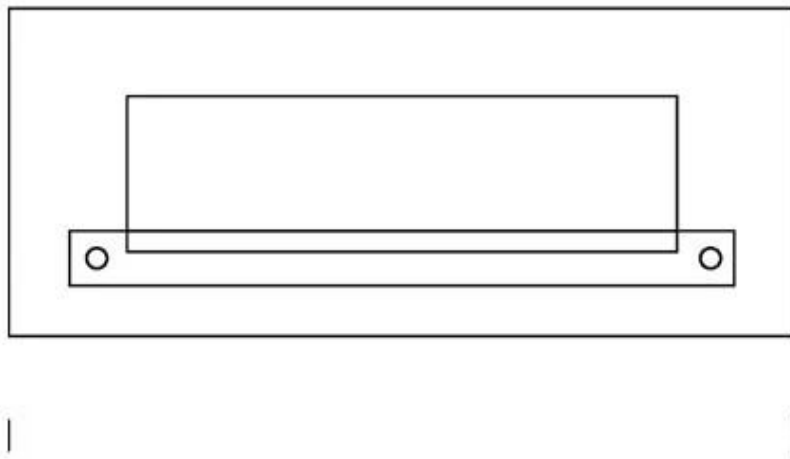

MONIMA DUO - WHITE

BIO-50-106

Nordlys Denmark Monima Duo is a sleek and stylish wall-mounted bioethanol fireplace in white, perfect for adding a modern touch to any room. Featuring a double burner with a 2-liter capacity, this fireplace can burn for up to 7 hours, providing a heat output of 4 kW. It is easy to install, requires no electricity or chimney, and includes safety features for secure operation. Made from powder-coated steel, stainless steel, and tempered glass, the Monima Duo is durable and easy to maintain.

TECHNICAL SPECIFICATIONS

Key Specifications

Product type	Wall-mounted Bioethanol Fireplace
Brand	Nordlys Denmark
Use	Indoor
Warranty	2 years

Dimensions & Weight

Height	42 cm
Length/Width	100 cm
Height	42 cm
Depth	13 cm
Weight	17 kg

Technical Specifications

Fuel	Bioethanol
Burning time up to	7 hours
Capacity	2 Litres
Heat output (max)	4 kW

Burner Specifications

Control	Manual
Adjustable flame	No
Remote control	No

Material and Appearance