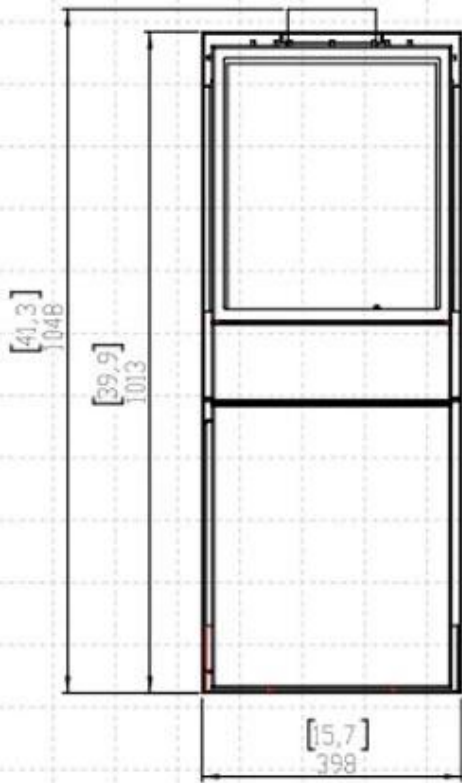

Size

Length/Width	40 cm
Height	101,5 cm
Depth	32,2 cm
Weight	62 kg

FRONT VIEW

SIDE VIEW

TOP VIEW