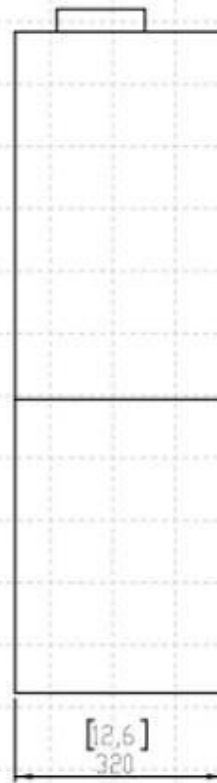

Size

Length/Width	40 cm
Height	101,5 cm
Depth	32,2 cm
Weight	62 kg

FRONT VIEW

SIDE VIEW

TOP VIEW