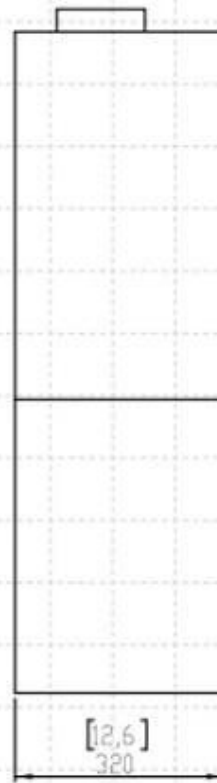

Dimensions & Weight

Length/Width	40 cm
Height	101,5 cm
Depth	32,2 cm
Weight	62 kg

Technical Specifications

Minimum room size	41 m ³
Fuel	Bioethanol
Burning time up to	33 hours
Capacity	5 Litres
Flame levels	2
Heat output (max)	3,5 kW
Recommended air change rate	1

Installation Details

Flue/Chimney	Not Required
Power Requirements	Yes

FRONT VIEW

SIDE VIEW

TOP VIEW