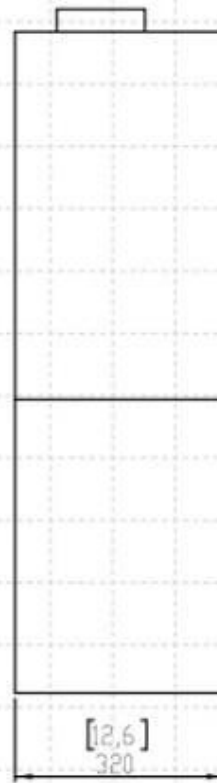

Size

Depth	32,2 cm
Height	101,5 cm
Length/Width	40 cm
Weight	62 kg

Type

Brand	Planika Fires
-------	---------------

Type

Flame view	Front
------------	-------

Producttype	Bioethanol Stove
Use	Indoor
Warranty	2 years

FRONT VIEW

SIDE VIEW

TOP VIEW