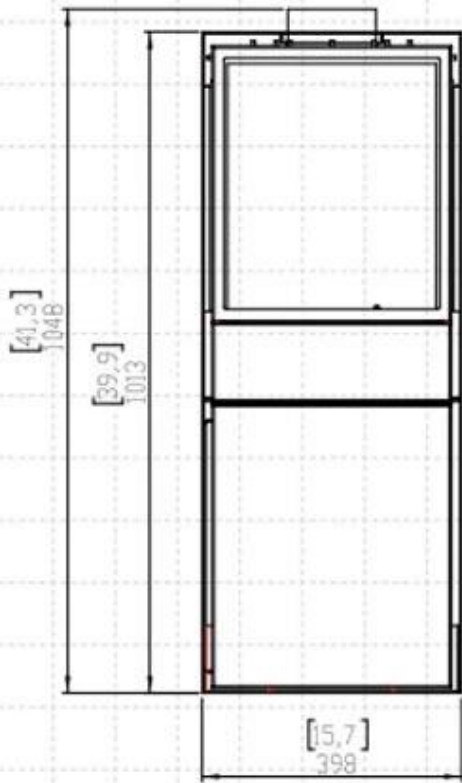

Size

Depth	32,2 cm
Height	101,5 cm
Length/Width	40 cm
Weight	62 kg

Type

Brand	Planika Fires
-------	---------------

Type

Flame view	Front
------------	-------

Producttype	Bioethanol Stove
Use	Indoor
Warranty	2 years

FRONT VIEW

SIDE VIEW

TOP VIEW