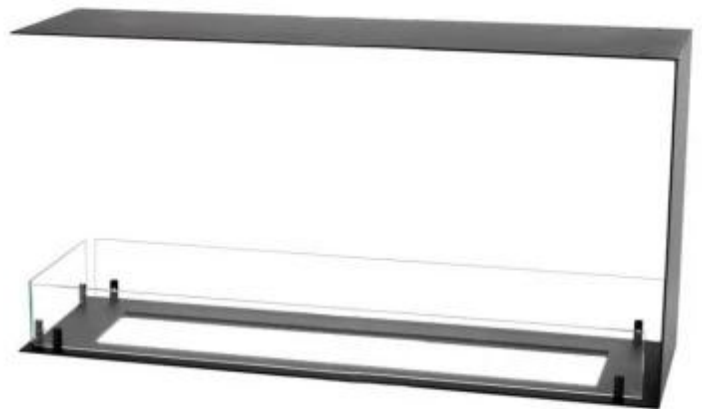

FOCO ROOM DIVIDER 1100 MEDIUM

BIO-30-144

Foco Room Divider 1100 Medium Built-in Bioethanol Fireplace is a 3-sided fireplace designed for wall integration, offering a view of the flames from three angles. With a width of 110 cm and a manual bioethanol burner, this fireplace provides up to 6 hours of burn time per fill. The timeless design in 4 mm powder-coated stainless steel highlights the flames. Tempered glass shields the flames and can be installed as desired. The fireplace is easy to install without special certification.

TECHNICAL SPECIFICATIONS

Type

Flue/chimney	Not Required
Recommended air change rate	1
Producttype	3-sided Built-in Bioethanol Fireplace
Brand	Foco
Fuel	Bioethanol
Use	Indoor
Flame view	Room Divider
Warranty	2 years

Burner - Features

Control	Manual
Burn time	6 hours
Minimum room size	90 m ³
Burner type	5 Litre Superior
Flame length	85 cm
Heat output (max)	6,2 kW
Remote control	Yes (add-on)
Requires electricity	No
Requires electricity	Yes
Adjustable flame	Yes
Usage	0.87 L/h

Size

Length/Width	110 cm
Height	50 cm
Depth	30 cm
Weight	30 kg

Appearance

Material	Steel
Steel Thickness	4 mm
Colour	Black
Glas included	Yes

Automatic burner 1000

PrimeFire 1000

Superior Manual 1000