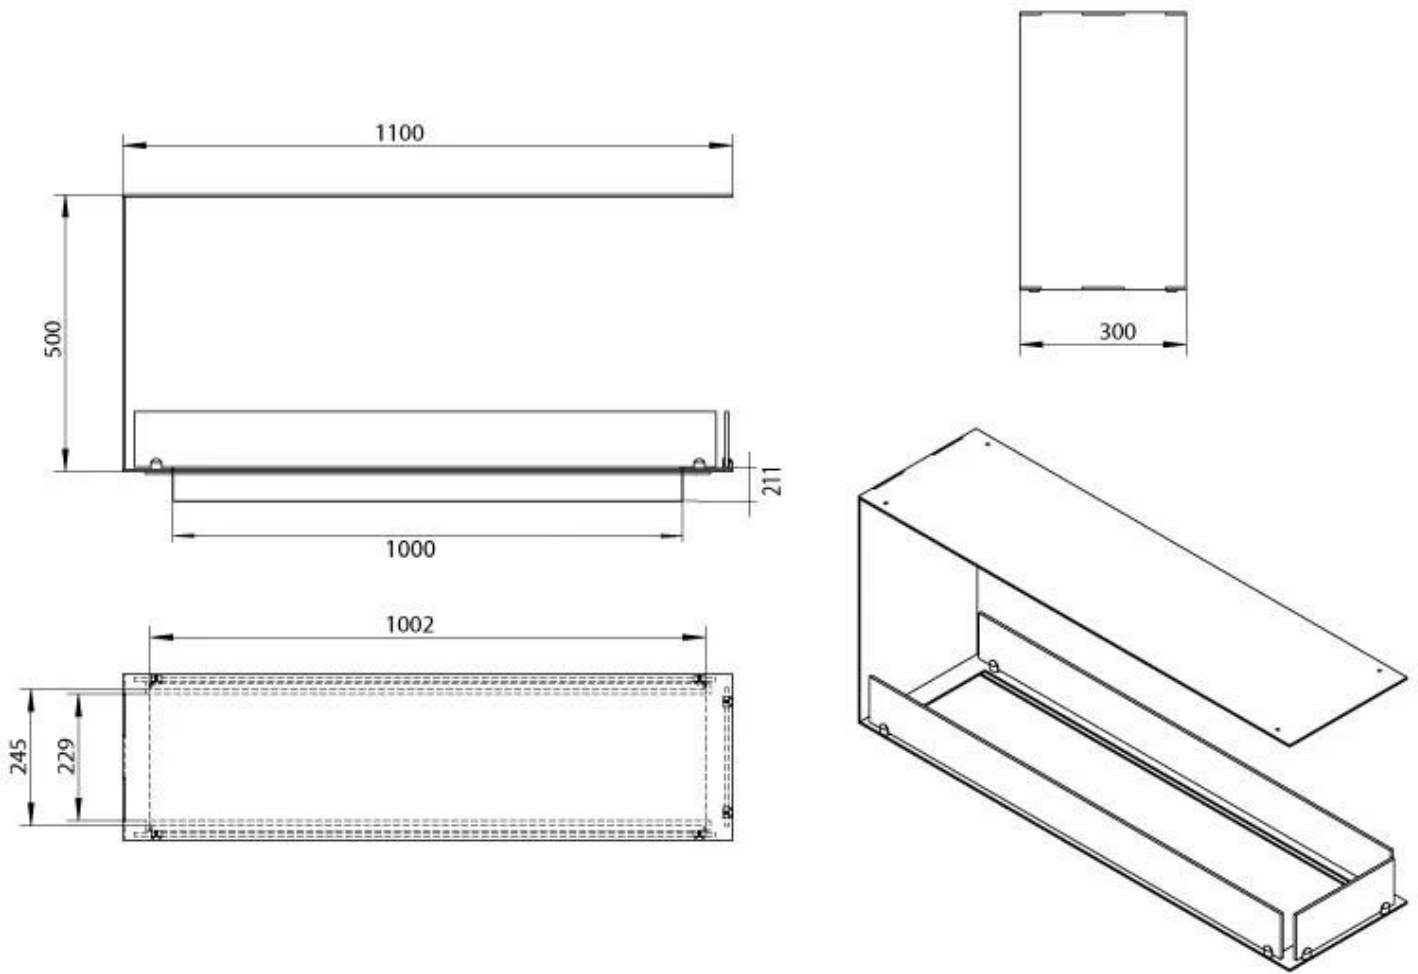

FOCO ROOM DIVIDER 1100 MEDIUM

BIO-30-144

Foco Room Divider 1100 Medium Built-in Bioethanol Fireplace is a 3-sided fireplace designed for wall integration, offering a view of the flames from three angles. With a width of 110 cm and a manual bioethanol burner, this fireplace provides up to 6 hours of burn time per fill. The timeless design in 4 mm powder-coated stainless steel highlights the flames. Tempered glass shields the flames and can be installed as desired. The fireplace is easy to install without special certification.

Burner - Features

Control	Manual
Burn time	6 hours
Minimum room size	90 m ³
Burner type	5 Litre Superior
Flame length	85 cm
Heat output (max)	6,2 kW
Remote control	Yes (add-on)
Requires electricity	No
Requires electricity	Yes
Adjustable flame	Yes
Usage	0.87 L/h

Size

Length/Width	110 cm
Height	50 cm
Depth	30 cm
Weight	30 kg

Appearance

Material	Steel
Steel Thickness	4 mm
Colour	Black
Glas included	Yes

Automatic burner 1000

PrimeFire 1000

Superior Manual 1000