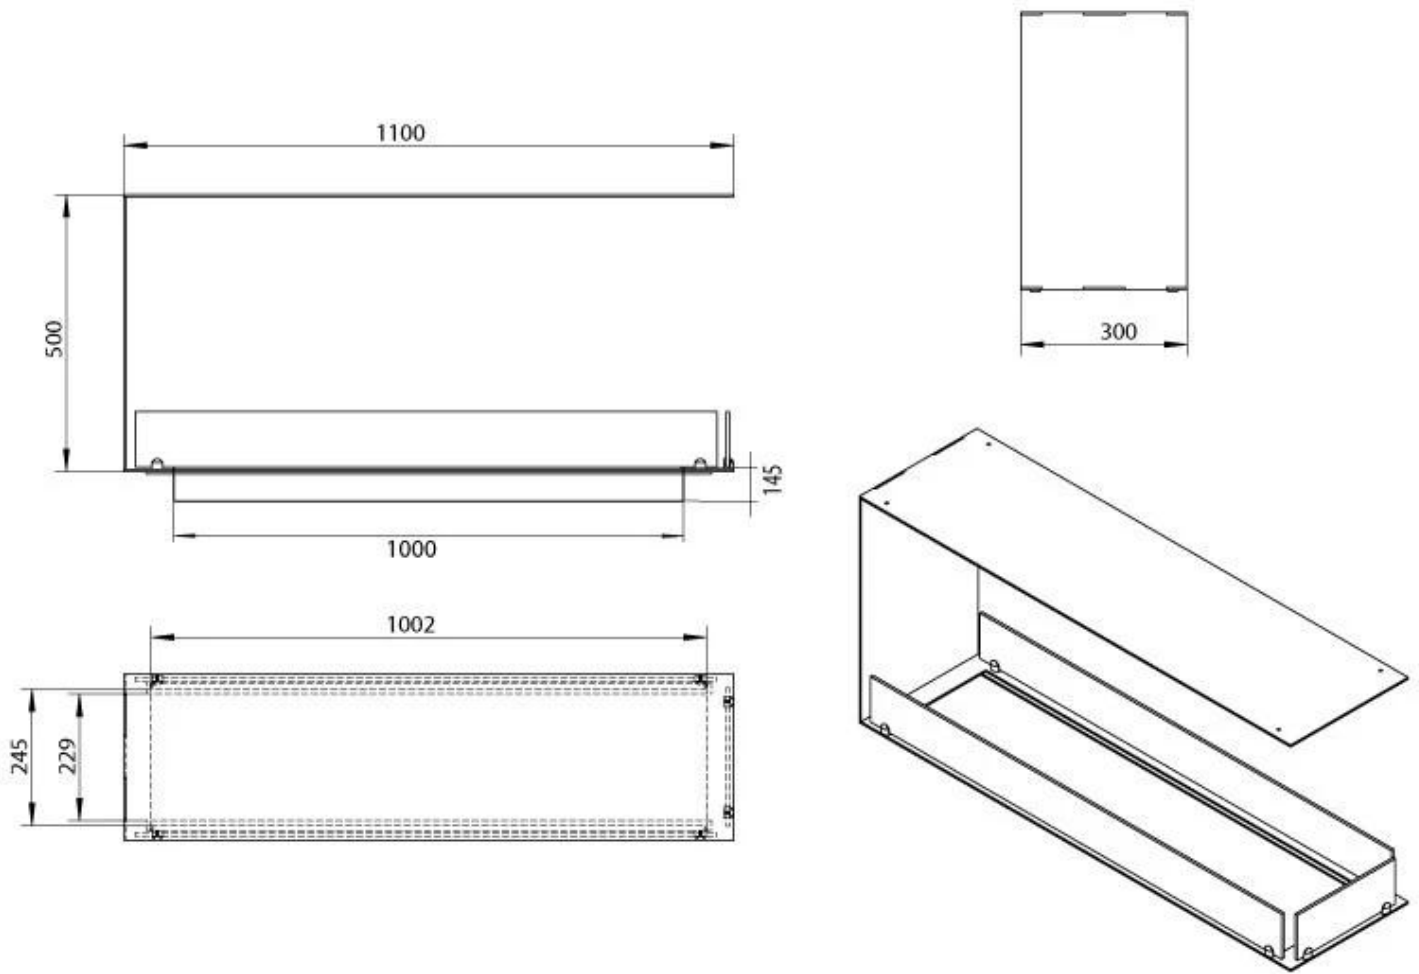

FOCO ROOM DIVIDER 1100 MEDIUM

BIO-30-144

Foco Room Divider 1100 Medium Built-in Bioethanol Fireplace is a 3-sided fireplace designed for wall integration, offering a view of the flames from three angles. With a width of 110 cm and a manual bioethanol burner, this fireplace provides up to 6 hours of burn time per fill. The timeless design in 4 mm powder-coated stainless steel highlights the flames. Tempered glass shields the flames and can be installed as desired. The fireplace is easy to install without special certification.

Burner - Features

Control	Manual
Burn time	6 hours
Minimum room size	90 m ³
Burner type	5 Litre Superior
Flame length	85 cm
Heat output (max)	6,2 kW
Remote control	Yes (add-on)
Requires electricity	No
Requires electricity	Yes
Adjustable flame	Yes
Usage	0.87 L/h

Size

Length/Width	110 cm
Height	50 cm
Depth	30 cm
Weight	30 kg

Appearance

Material	Steel
Steel Thickness	4 mm
Colour	Black
Glas included	Yes

Automatic burner 1000

PrimeFire 1000

Superior Manual 1000