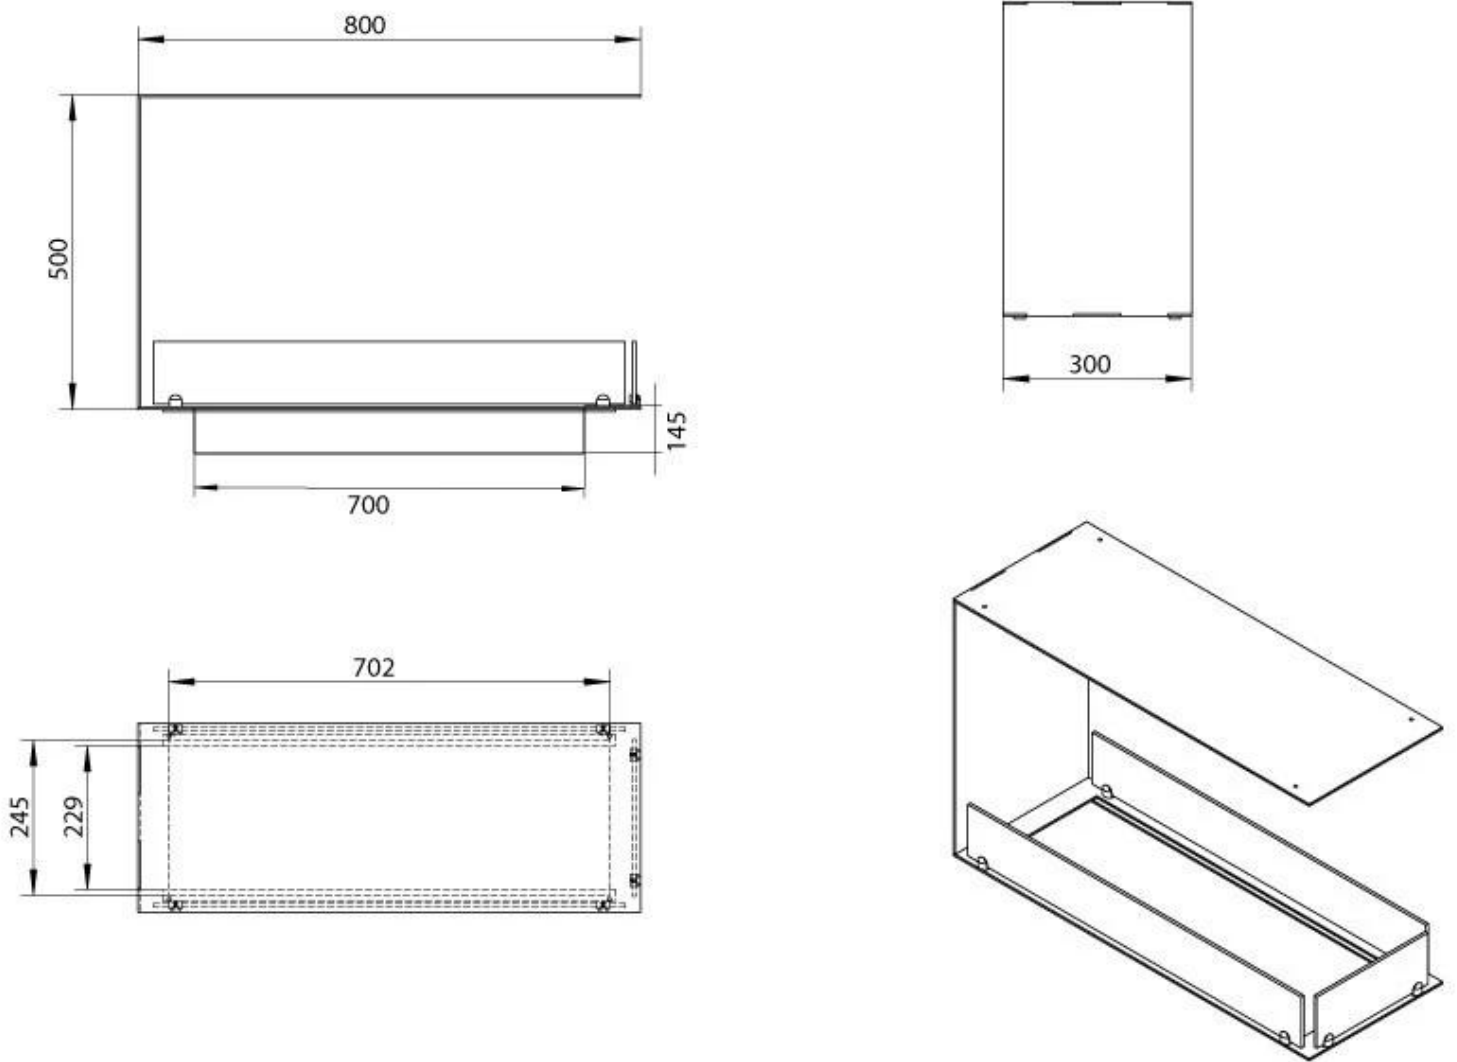

FOCO ROOM DIVIDER 800 MEDIUM

BIO-30-143

Foco Room Divider 800 Medium is a stylish built-in bioethanol fireplace that doubles as a room divider, allowing flames to be viewed from three sides. Measuring 80 cm in width and 30 cm in depth, this fireplace is perfect for modern homes, providing a cosy atmosphere without smoke or ash. The included manual burner offers up to 7.5 hours of burn time per fill. Made from durable stainless steel, this fireplace is designed to be both functional and aesthetically pleasing.

Burner - Features

Control	Manual
Burn time	7.5 hours
Minimum room size	70 m ³
Burner type	3.5 Litre Superior
Flame length	45 cm
Heat output (max)	3,2 kW
Requires electricity	No
Adjustable flame	Yes
Usage	0.46 L/h

Size

Length/Width	80 cm
Height	50 cm
Depth	30 cm
Weight	25 kg

Appearance

Material	Steel
Steel Thickness	4 mm
Colour	Black
Glas included	Yes

Superior Manual 600

PrimeFire 700

Automatic burner 700