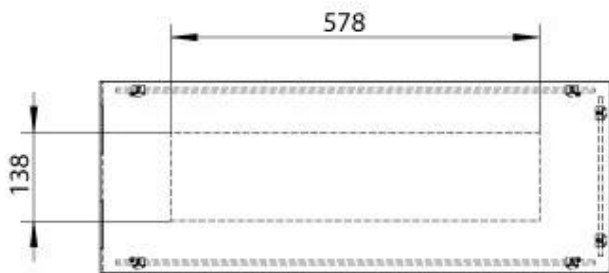

Burner - Features

Control	Manual
Burn time	7.5 hours
Minimum room size	70 m ³
Burner type	3.5 Litre Superior
Flame length	45 cm
Heat output (max)	3,2 kW
Requires electricity	No
Adjustable flame	Yes
Usage	0.46 L/h

Size

Length/Width	80 cm
Height	50 cm
Depth	30 cm
Weight	25 kg

Appearance

Material	Steel
Steel Thickness	4 mm
Colour	Black
Glas included	Yes

Superior Manual 600

PrimeFire 700

Automatic burner 700