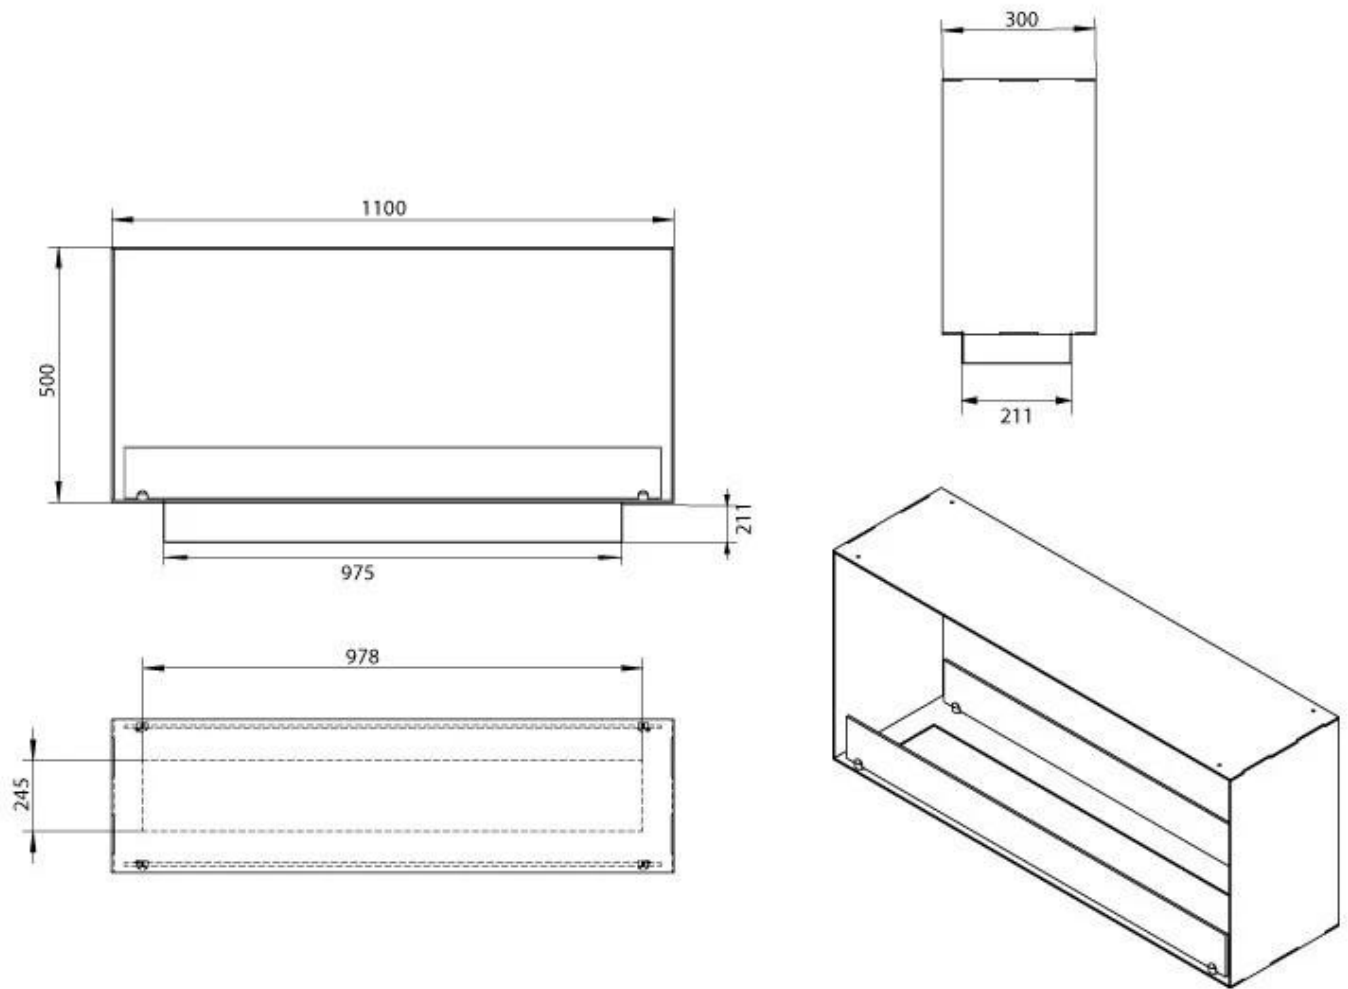

Automatic burner 1000