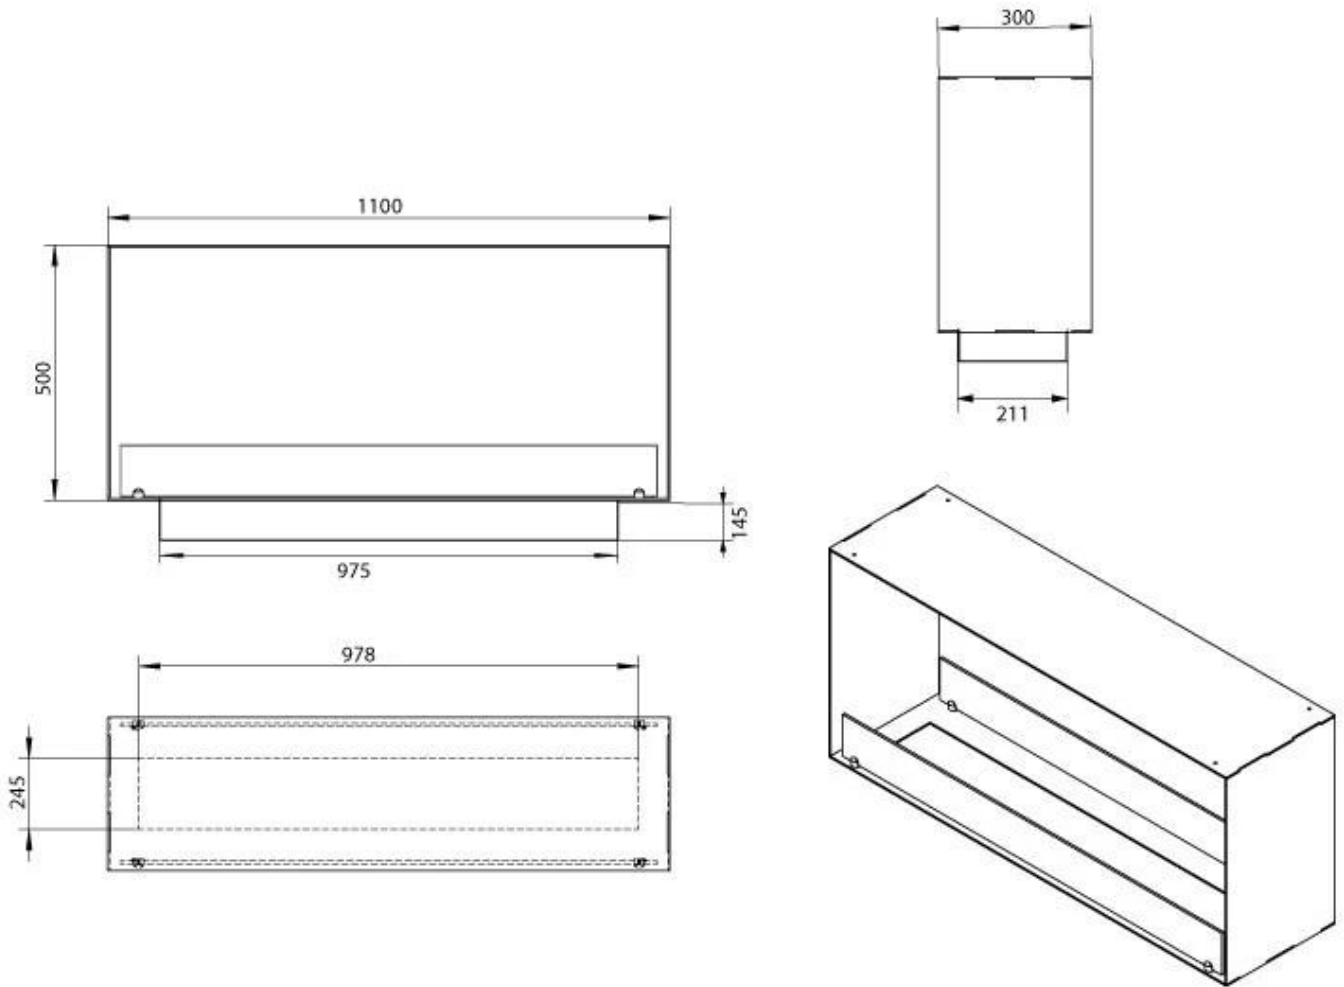

PrimeFire 1000