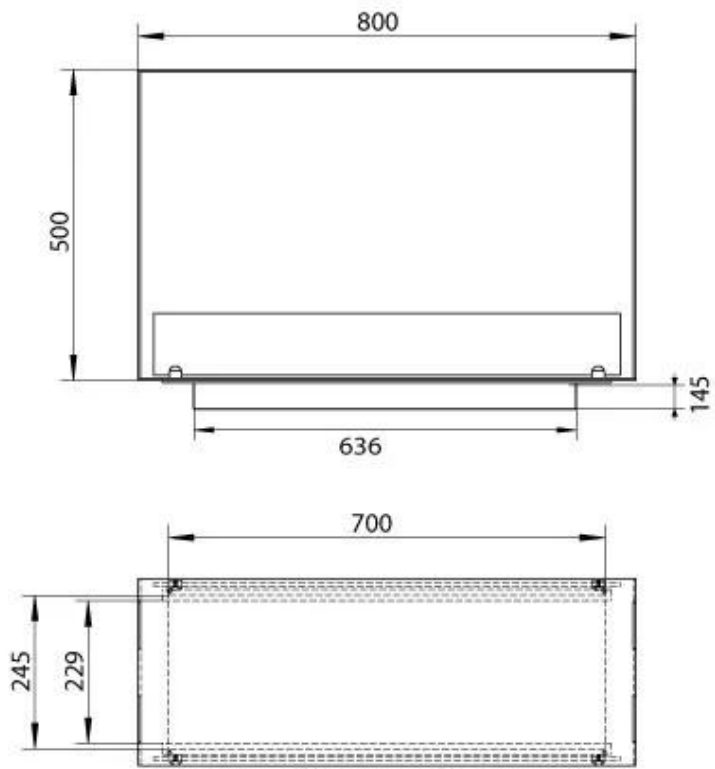

FOCO TWO 800 MEDIUM

BIO-30-139

Foco Two 800 Medium Built-in Bioethanol Fireplace is a 2-sided fireplace allowing you to view the flames from opposite sides. With a width of 80 cm and a depth of 30 cm, it is perfect for wall installation. It comes with a manual burner, offering up to 7.5 hours of burn time. Made of 4 mm thick powder-coated stainless steel, this fireplace features a neutral and timeless design. The tempered glass protects the flames and ensures stability, but can be removed if desired.

TECHNICAL SPECIFICATIONS

Burner - Features

Capacity	3.5 Litres
Control	Manual
Burn time	7.5 hours
Minimum room size	70 m ³
Burner type	3.5 Litre Superior
Flame length	45 cm
Heat output (max)	3,2 kW
Requires electricity	Yes
Requires electricity	No
Remote control	Yes (add-on)
Adjustable flame	Yes
Usage	0.46 L/h

Type

Flue/chimney	Not Required
Recommended air change rate	1
Producttype	See-through Built-in Bioethanol Fireplace
Brand	Foco
Fuel	Bioethanol
Flame view	Room Divider
Use	Indoor
Warranty	2 years

Size

Length/Width	80 cm
Height	50 cm
Depth	30 cm
Weight	25 kg

Appearance

Material	Steel
Steel Thickness	4 mm
Colour	Black
Glas included	Yes

Automatic burner 700

PrimeFire 700

Superior Manual 600