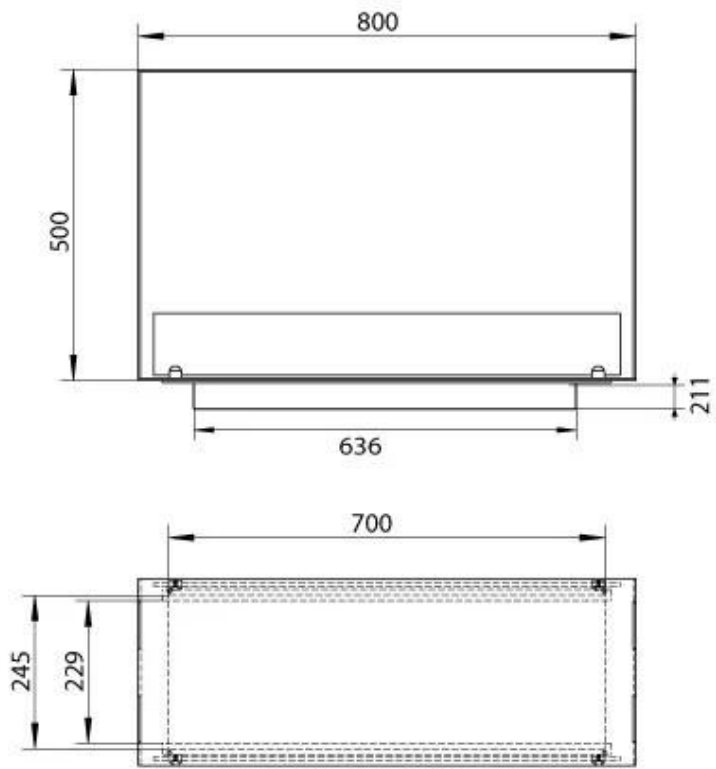

FOCO TWO 800 MEDIUM

BIO-30-139

Foco Two 800 Medium Built-in Bioethanol Fireplace is a 2-sided fireplace allowing you to view the flames from opposite sides. With a width of 80 cm and a depth of 30 cm, it is perfect for wall installation. It comes with a manual burner, offering up to 7.5 hours of burn time. Made of 4 mm thick powder-coated stainless steel, this fireplace features a neutral and timeless design. The tempered glass protects the flames and ensures stability, but can be removed if desired.

TECHNICAL SPECIFICATIONS

Burner - Features

Capacity	3.5 Litres
Control	Manual
Burn time	7.5 hours
Minimum room size	70 m ³
Burner type	3.5 Litre Superior
Flame length	45 cm
Heat output (max)	3,2 kW
Requires electricity	Yes
Requires electricity	No
Remote control	Yes (add-on)
Adjustable flame	Yes
Usage	0.46 L/h

Type

Flue/chimney	Not Required
Recommended air change rate	1
Producttype	See-through Built-in Bioethanol Fireplace
Brand	Foco
Fuel	Bioethanol
Flame view	Room Divider
Use	Indoor
Warranty	2 years

Size

Length/Width	80 cm
Height	50 cm
Depth	30 cm
Weight	25 kg

Appearance

Material	Steel
Steel Thickness	4 mm
Colour	Black
Glas included	Yes

Automatic burner 700

PrimeFire 700

Superior Manual 600