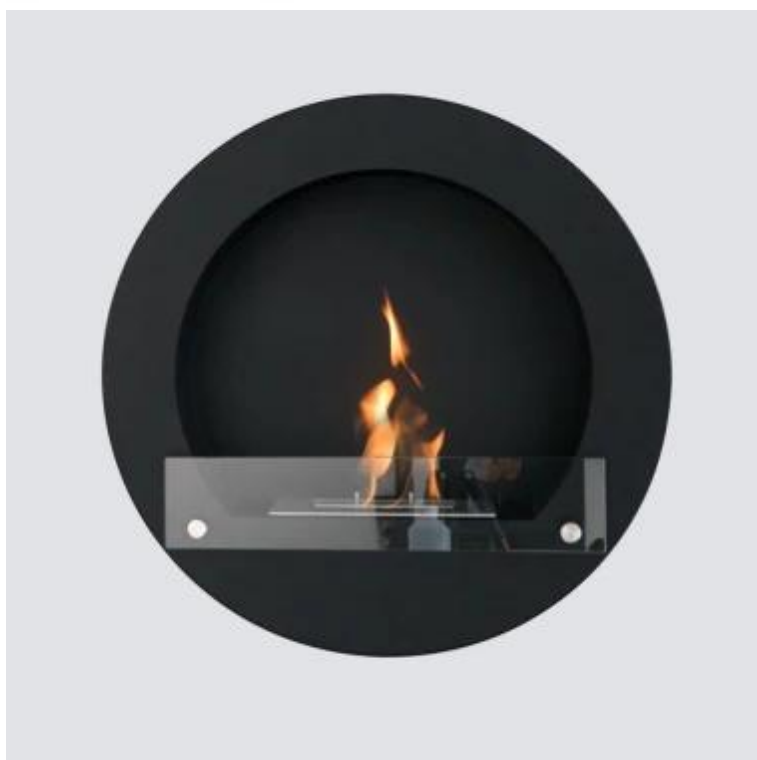

ROUND BLACK BIOETHANOL FIREPLACE

BIO-10-003BK

Here you get a black round wall-mounted bioethanol fireplace from ScandiFlames, designed to be mounted on any type of wall that can support its weight. Being wall-mounted makes it ideal for rooms with limited floor space. The manually operated bioethanol burner holds 1.5 liters of fuel, burns for approximately 6 hours, has an adjustable flame, and creates up to 1.92 kW of heat—usually enough to comfortably heat a room of 25-30 square meters. The fireplace doesn't require any chimney or electrical connection, ensuring flexible and easy installation.

TECHNICAL SPECIFICATIONS

Key Specifications

Product type	Wall-mounted Bioethanol Fireplace
Brand	ScandiFlames
Included	Extinguishing Tool
Included	Bioethanol Burner
Included	User guide
Included	Bracket
Included	Screws
Included	Glass
Use	Indoor
Warranty	2 years

Dimensions & Weight

Depth	17 cm
Diameter	60 cm
Weight	12,5 kg

Technical Specifications

Minimum room size	45 m ³
Fuel	Bioethanol
Burning time up to	6 hours
Capacity	1.5 Litres
Heat output (max)	1,92 kW
Consumption	0.25 L/h
Recommended air change rate	1

Burner Specifications

Adjustable flame	Yes
Control	Manual
Burner Model	1.5 Litros Premium
Flame length	13 cm
Remote control	No

Material and Appearance

Material	Steel
Colour	Black
Finish	Matte

Flame view	Front
Shape	Round
Glas included	Yes