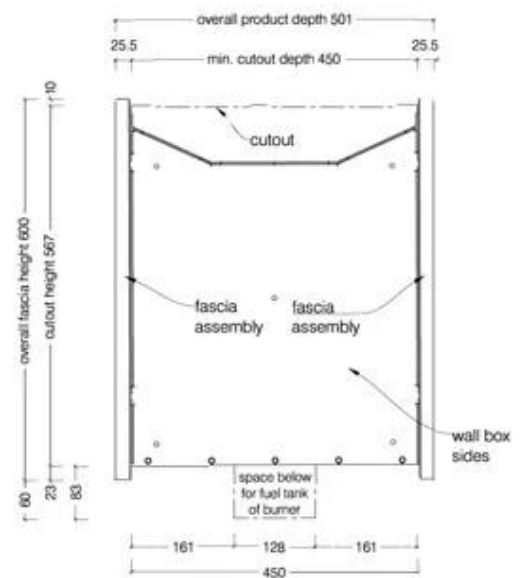

Type

Producttype	See-through Built-in Bioethanol Fireplace
Brand	Icon Fires
Use	Indoor
Warranty	2 years

Appearance

Materials	Stainless Steel
Colour	Black
Shape	Rectangular
Glas included	No

Size

Length/Width	110 cm
Height	60 cm
Depth	45 cm
Weight	43,3 kg

Top View

Front View

Side View

1100 Double Sided Firebox for 800 Slimline Burner

© This drawing is copyright and remains the property of Signi Fires. It may not be retained, copied or used without written consent.