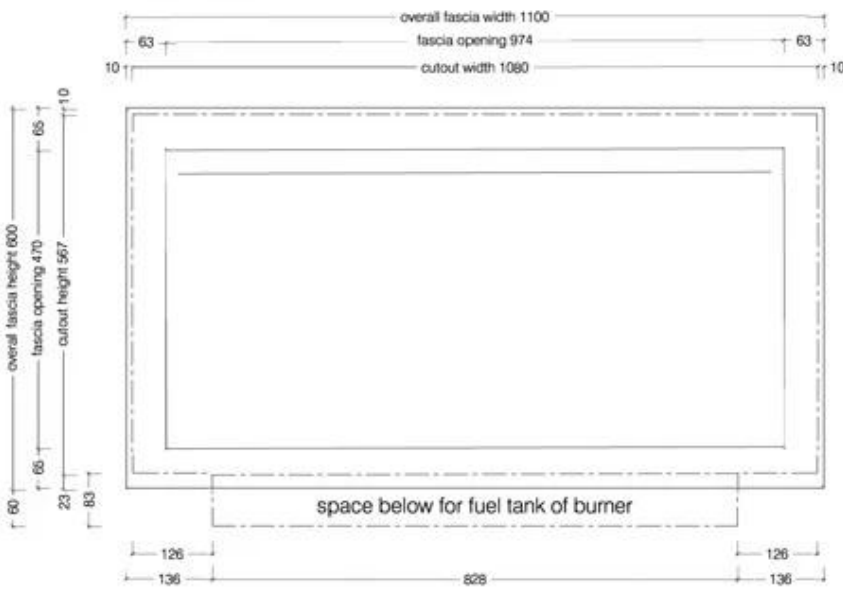

Front View

1100 Double Sided Firebox for 800 Slimline Burner

© This drawing is copyright and remains the property of Signi Fires. It may not be retained, copied or used without written consent.