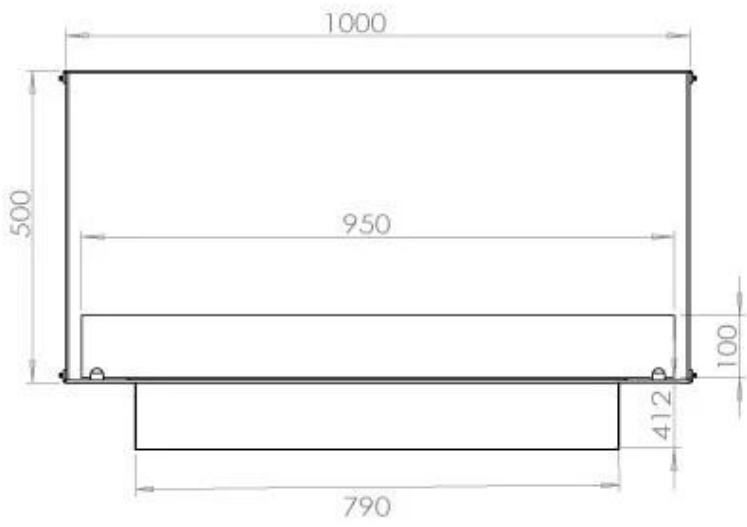

TECHNICAL SPECIFICATIONS

Burner - Features

Control	Remote Control
Control	Automatic
Control	Manual
Burn time	6.5 hours
Minimum room size	80 m ³
Burner type	4 Litre Superior
Flame length	60 cm
Heat output (max)	4,4 kW
Remote control	Yes (add-on)
Requires electricity	No
Requires electricity	Yes
Adjustable flame	Yes
Usage	0.62 L/h

Size

Length/Width	100 cm
Height	50 cm
Depth	40 cm
Weight	58,5 kg

FLA 3+ 790 mm

FLA 3 790 mm

PrimeFire 700

Automatic burner 700

Superior Manual 800