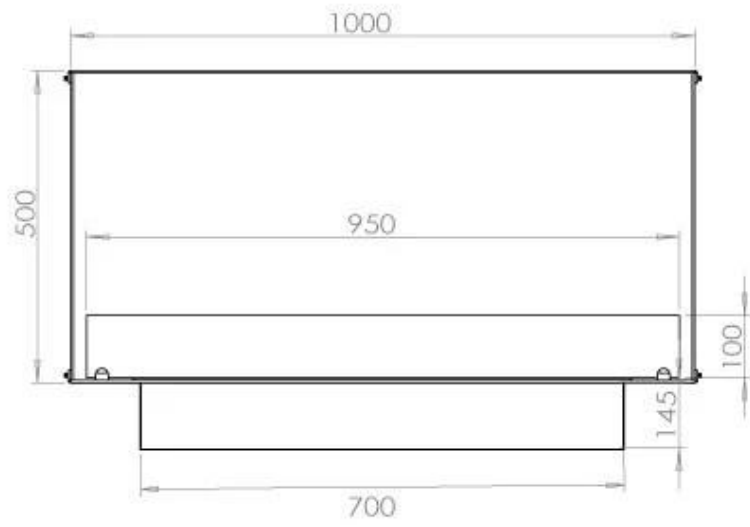

TECHNICAL SPECIFICATIONS

Burner - Features

Control	Remote Control
Control	Automatic
Control	Manual
Burn time	6.5 hours
Minimum room size	80 m ³
Burner type	4 Litre Superior
Flame length	60 cm
Heat output (max)	4,4 kW
Remote control	Yes (add-on)
Requires electricity	No
Requires electricity	Yes
Adjustable flame	Yes
Usage	0.62 L/h

Size

Length/Width	100 cm
Height	50 cm
Depth	40 cm
Weight	58,5 kg

FLA 3+ 790 mm

FLA 3 790 mm

PrimeFire 700

Automatic burner 700

Superior Manual 800