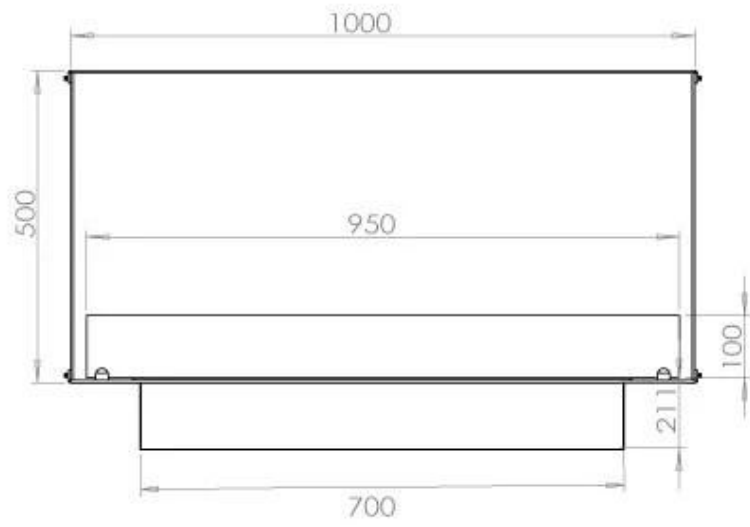

TECHNICAL SPECIFICATIONS

Burner - Features

Control	Remote Control
Control	Automatic
Control	Manual
Burn time	6.5 hours
Minimum room size	80 m ³
Burner type	4 Litre Superior
Flame length	60 cm
Heat output (max)	4,4 kW
Remote control	Yes (add-on)
Requires electricity	No
Requires electricity	Yes
Adjustable flame	Yes
Usage	0.62 L/h

Size

Length/Width	100 cm
Height	50 cm
Depth	40 cm
Weight	58,5 kg

FLA 3+ 790 mm

FLA 3 790 mm

PrimeFire 700

Automatic burner 700

Superior Manual 800