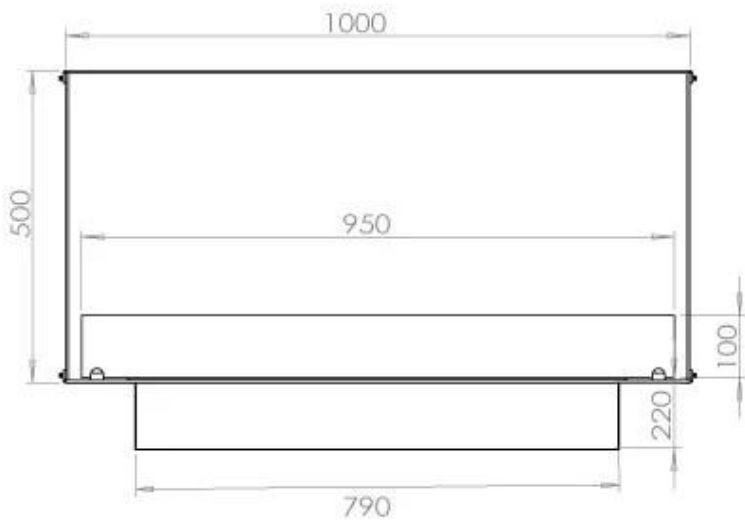

TECHNICAL SPECIFICATIONS

Burner - Features

Control	Remote Control
Control	Automatic
Control	Manual
Burn time	6.5 hours
Minimum room size	80 m ³
Burner type	4 Litre Superior
Flame length	60 cm
Heat output (max)	4,4 kW
Remote control	Yes (add-on)
Requires electricity	No
Requires electricity	Yes
Adjustable flame	Yes
Usage	0.62 L/h

Size

Length/Width	100 cm
Height	50 cm
Depth	40 cm
Weight	58,5 kg

FLA 3+ 790 mm

FLA 3 790 mm

PrimeFire 700

Automatic burner 700

Superior Manual 800