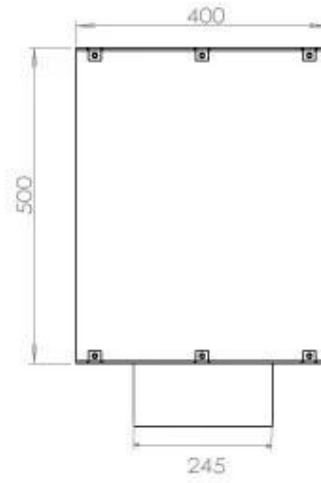

Automatic burner 700