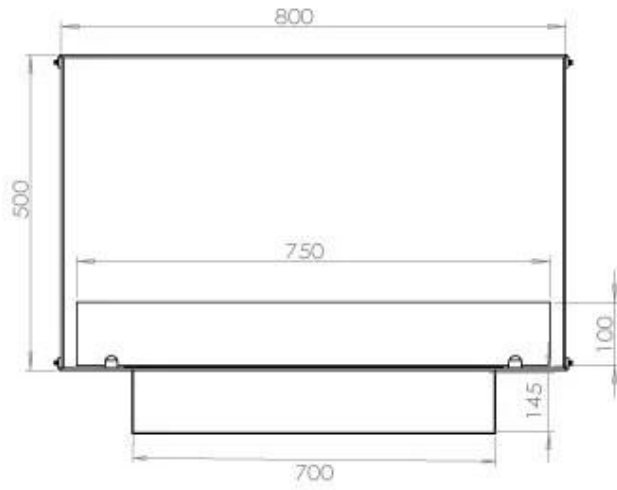

PrimeFire 700