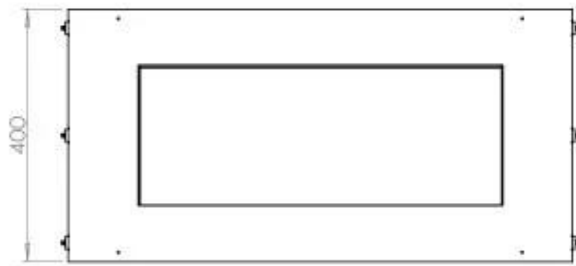

Automatic burner 700