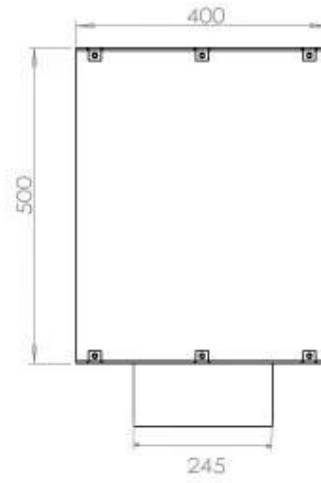

PrimeFire 700