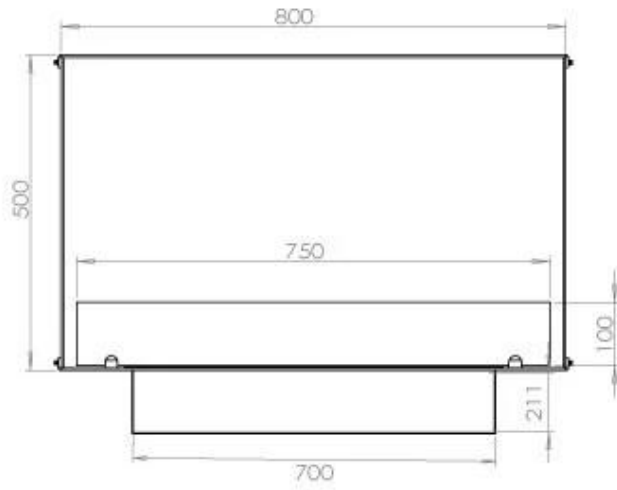

Automatic burner 700