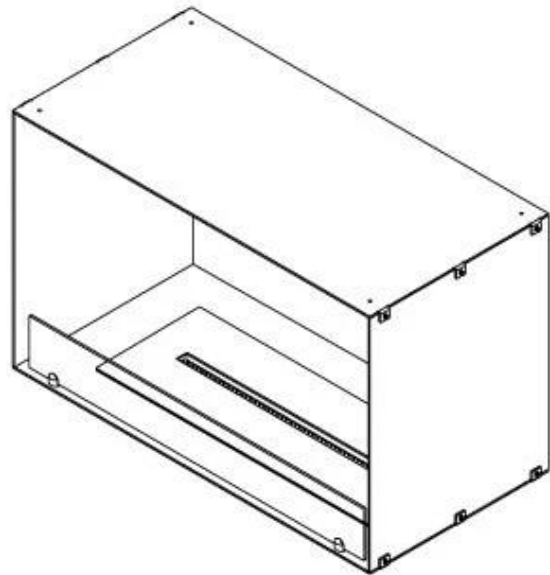

FOCO ONE 800

BIO-30-128

Foco One 800 is an elegant, single-sided bioethanol fireplace designed for in-wall installation where the flames can only be seen from the front. This fireplace offers a stylish solution for creating a cosy atmosphere. Customise the fireplace to suit your needs and choose between a manual or automatic burner. Tempered glass is included to protect the flame and ensure a stable flame experience. If the fireplace is built into a combustible wall, you should insulate between the fireplace and the wall.

Type

Flue/chimney	Not Required
Recommended air change rate	1
Producttype	1-sided Built-in Bioethanol Fireplace
Brand	Foco
Fuel	Bioethanol
Use	Indoor
Flame view	Front
Warranty	2 years

Size

Length/Width	80 cm
Height	50 cm
Depth	40 cm
Weight	25 kg

Appearance

Material	Steel
Steel Thickness	4 mm
Colour	Black
Glas included	Yes

Automatic burner 700

PrimeFire 700

Superior Manual 600