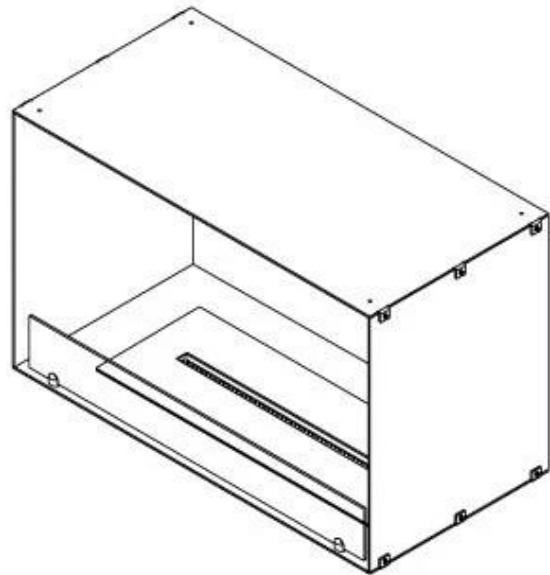

FOCO ONE 800

BIO-30-128

Foco One 800 is an elegant, single-sided bioethanol fireplace designed for in-wall installation where the flames can only be seen from the front. This fireplace offers a stylish solution for creating a cosy atmosphere. Customise the fireplace to suit your needs and choose between a manual or automatic burner. Tempered glass is included to protect the flame and ensure a stable flame experience. If the fireplace is built into a combustible wall, you should insulate between the fireplace and the wall.

Type

Flue/chimney	Not Required
Recommended air change rate	1
Producttype	1-sided Built-in Bioethanol Fireplace
Brand	Foco
Fuel	Bioethanol
Use	Indoor
Flame view	Front
Warranty	2 years

Size

Length/Width	80 cm
Height	50 cm
Depth	40 cm
Weight	25 kg

Appearance

Material	Steel
Steel Thickness	4 mm
Colour	Black
Glas included	Yes

Automatic burner 700

PrimeFire 700

Superior Manual 600