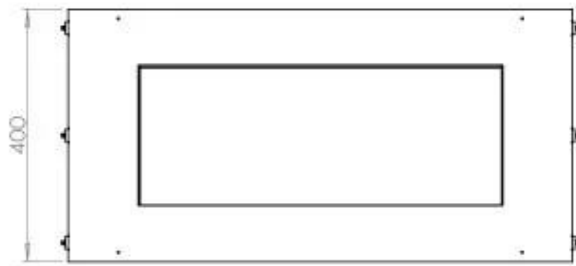

Appearance

Material	Steel
Steel Thickness	4 mm
Colour	Black
Glas included	Yes

Automatic burner 700

PrimeFire 700

Superior Manual 600