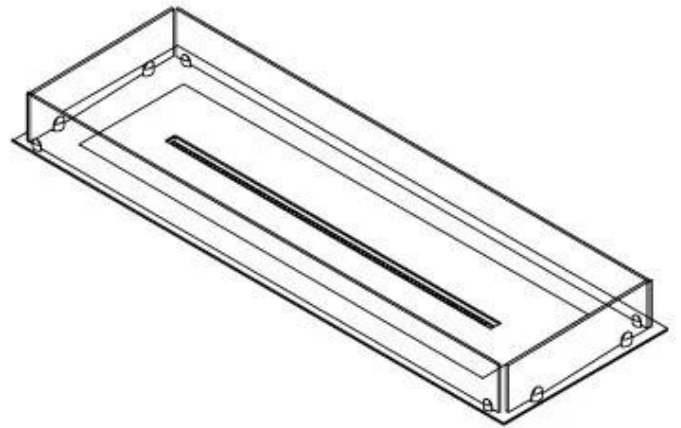

FOCO FREE 1200

BIO-30-127

Foco Free 1200 is a versatile 4-sided bioethanol fireplace, ideal for DIY projects. This fireplace includes a base frame, safety glass, and a choice of burner (choose between manual or automatic), allowing for great flexibility in design and installation. With a flame length of up to 80 cm and adjustable flame levels, Foco Free offers an impressive visual effect and a sleek, timeless design. The safety glass shields the flames, while the installation is straightforward and requires no special certification.

Type

Flue/chimney	Not Required
Recommended air change rate	1
Producttype	4-sided built-in bioethanol fireplace
Brand	Foco
Fuel	Bioethanol
Flame view	44,1
Use	Indoor
Warranty	2 years

Appearance

Materials	Steel
Steel thickness	4 mm
Colour	Black
Glas included	Yes

Size

Length/Width	120 cm
Depth	40 cm
Weight	20 kg

FLA 3+ 990 mm

FLA 3 990 mm

Automatic burner 1000

PrimeFire 1000

Superior Manual 1000