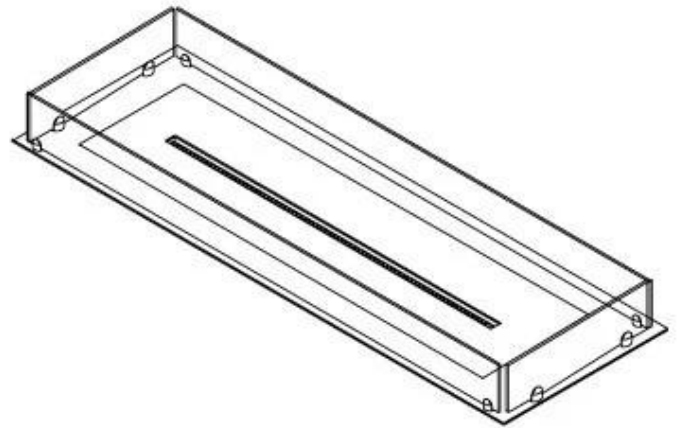

FOCO FREE 1200

BIO-30-127

Foco Free 1200 is a versatile 4-sided bioethanol fireplace, ideal for DIY projects. This fireplace includes a base frame, safety glass, and a choice of burner (choose between manual or automatic), allowing for great flexibility in design and installation. With a flame length of up to 80 cm and adjustable flame levels, Foco Free offers an impressive visual effect and a sleek, timeless design. The safety glass shields the flames, while the installation is straightforward and requires no special certification.

Size

Length/Width	120 cm
Depth	40 cm
Weight	20 kg

FLA 3+ 990 mm

FLA 3 990 mm

Automatic burner 1000

PrimeFire 1000

Superior Manual 1000