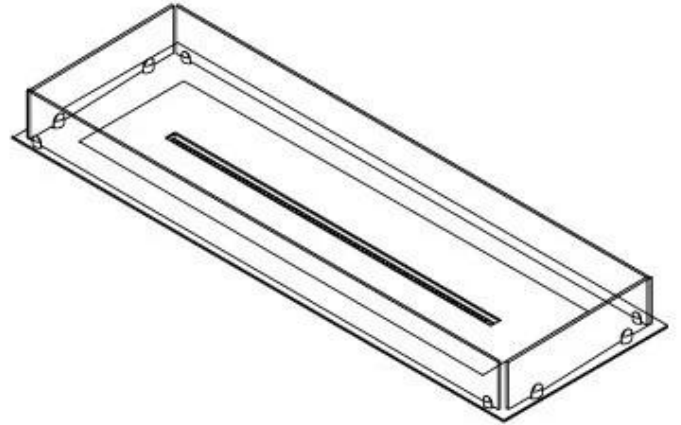

FOCO FREE 1200

BIO-30-127

Foco Free 1200 is a versatile 4-sided bioethanol fireplace, ideal for DIY projects. This fireplace includes a base frame, safety glass, and a choice of burner (choose between manual or automatic), allowing for great flexibility in design and installation. With a flame length of up to 80 cm and adjustable flame levels, Foco Free offers an impressive visual effect and a sleek, timeless design. The safety glass shields the flames, while the installation is straightforward and requires no special certification.

Size

Length/Width	120 cm
Depth	40 cm
Weight	20 kg

FLA 3+ 990 mm

FLA 3 990 mm

Automatic burner 1000

PrimeFire 1000

Superior Manual 1000