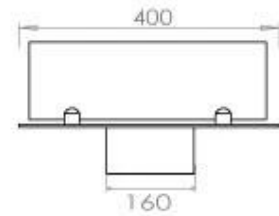

Appearance

Material	Steel
Steel Thickness	4 mm
Colour	Black
Glas included	Yes

Type

Product type	4-sided built-in bioethanol fireplace
Fuel	Bioethanol
Flue/Chimney	Not Required
Brand	Foco
Use	Indoor
Flame view	44,1
Warranty	2 years
Recommended air change rate	1

Size

Length/Width	100 cm
Depth	40 cm
Weight	30 kg

Superior Manual

PrimeFire 700

Automatic burner 700

FLA 3 790 mm

FLA 3+ 790 mm