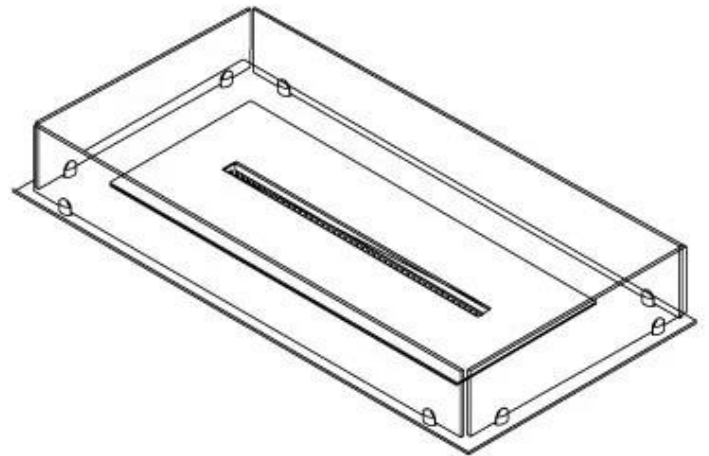

Appearance

Material	Steel
Steel Thickness	4 mm
Colour	Black
Glas included	Yes

Type

Product type	4-sided built-in bioethanol fireplace
Fuel	Bioethanol
Flue/Chimney	Not Required
Brand	Foco
Use	Indoor
Flame view	44,1
Warranty	2 years
Recommended air change rate	1

Size

Length/Width	100 cm
Depth	40 cm
Weight	30 kg

Superior Manual

PrimeFire 700

Automatic burner 700

FLA 3 790 mm

FLA 3+ 790 mm