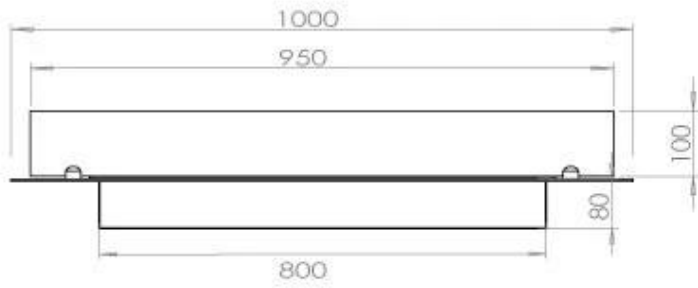

Appearance

Material	Steel
Steel Thickness	4 mm
Colour	Black
Glas included	Yes

Type

Product type	4-sided built-in bioethanol fireplace
Fuel	Bioethanol
Flue/Chimney	Not Required
Brand	Foco
Use	Indoor
Flame view	44,1
Warranty	2 years
Recommended air change rate	1

Size

Length/Width	100 cm
Depth	40 cm
Weight	30 kg

Superior Manual

PrimeFire 700

Automatic burner 700

FLA 3 790 mm

FLA 3+ 790 mm