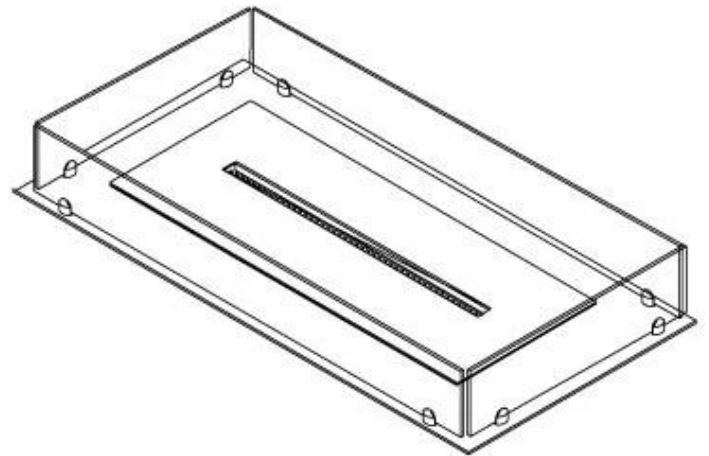

Appearance

Material	Steel
Steel Thickness	4 mm
Colour	Black
Glas included	Yes

Type

Product type	4-sided built-in bioethanol fireplace
Fuel	Bioethanol
Flue/Chimney	Not Required
Brand	Foco
Use	Indoor
Flame view	44,1
Warranty	2 years
Recommended air change rate	1

Size

Length/Width	100 cm
Depth	40 cm
Weight	30 kg

Superior Manual

PrimeFire 700

Automatic burner 700

FLA 3 790 mm

FLA 3+ 790 mm