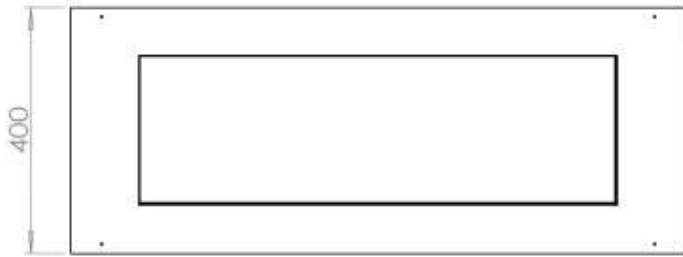

Appearance

Materials	Steel
Steel thickness	4 mm
Colour	Black
Glas included	Yes

Superior Manual

PrimeFire 700

Automatic burner 700

FLA 3 790 mm

FLA 3+ 790 mm