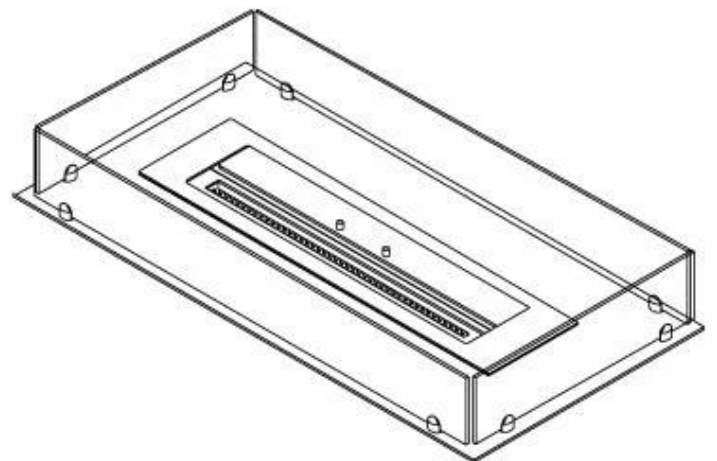

Appearance

Material	Steel
Steel Thickness	4 mm
Colour	Black
Glas included	Yes

Type

Product type	4-sided built-in bioethanol fireplace
Fuel	Bioethanol
Flue/Chimney	Not Required
Brand	Foco
Use	Indoor
Flame view	44,1
Warranty	2 years
Recommended air change rate	1

Size

Length/Width	100 cm
Depth	40 cm
Weight	30 kg

Superior Manual

PrimeFire 700

Automatic burner 700

FLA 3 790 mm

FLA 3+ 790 mm