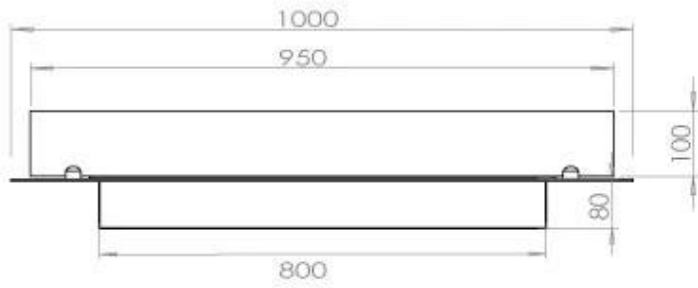

TECHNICAL SPECIFICATIONS

Burner - Features

Minimum room size	80 m ³
Burner type	4 Litre Superior
Flame length	60 cm
Heat output (max)	4,4 kW
Remote control	Yes (add-on)
Requires electricity	No
Requires electricity	Yes
Adjustable flame	Yes
Control	Remote Control
Control	Automatic
Control	Manual
Burn time	6.5 hours
Usage	0.46 L/h

Type

Flue/chimney	Not Required
Recommended air change rate	1
Producttype	4-sided built-in bioethanol fireplace
Brand	Foco
Fuel	Bioethanol
Flame view	44,1
Use	Indoor
Warranty	2 years

Size

Length/Width	100 cm
Depth	40 cm
Weight	30 kg

Appearance

Materials	Steel
Steel thickness	4 mm
Colour	Black
Glas included	Yes

Superior Manual

PrimeFire 700

Automatic burner 700

FLA 3 790 mm

FLA 3+ 790 mm