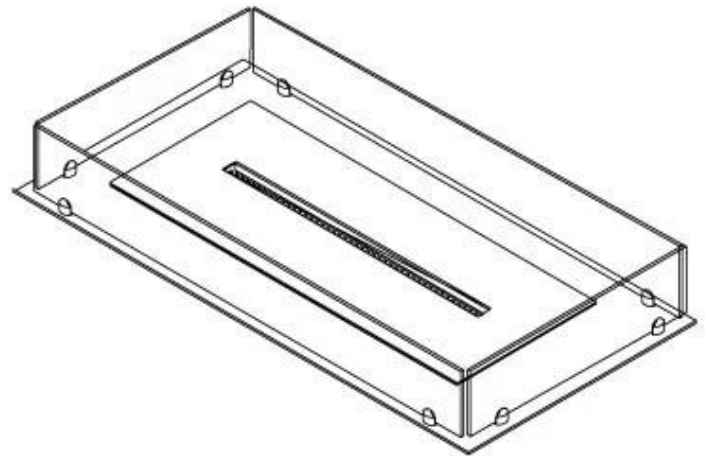

Appearance

Material	Steel
Steel Thickness	4 mm
Colour	Black
Glas included	Yes

Type

Product type	4-sided built-in bioethanol fireplace
Fuel	Bioethanol
Flue/Chimney	Not Required
Brand	Foco
Use	Indoor
Flame view	44,1
Warranty	2 years
Recommended air change rate	1

Size

Length/Width	100 cm
Depth	40 cm
Weight	30 kg

Superior Manual

PrimeFire 700

Automatic burner 700

FLA 3 790 mm

FLA 3+ 790 mm