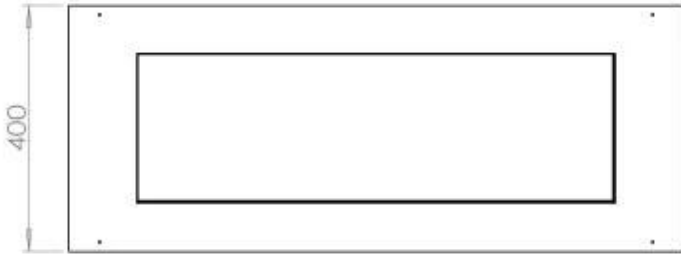

Appearance

Materials	Steel
Steel thickness	4 mm
Colour	Black
Glas included	Yes

Superior Manual

PrimeFire 700

Automatic burner 700

FLA 3 790 mm

FLA 3+ 790 mm