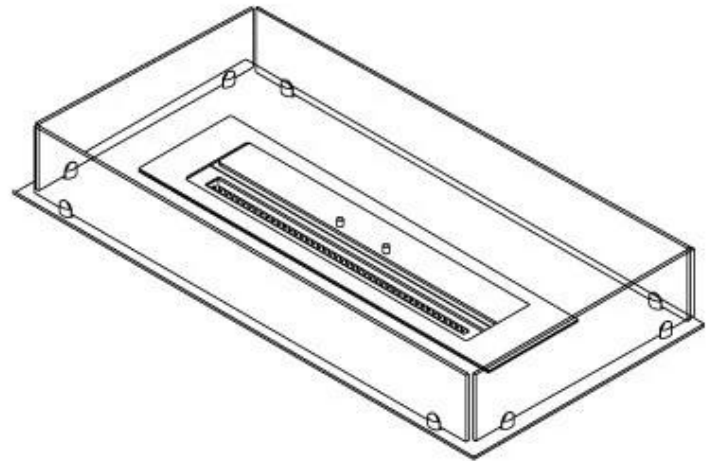

FOCO FREE 1000

BIO-30-126

The Foco Free 1000 is a versatile 4-sided bioethanol fireplace, ideal for DIY projects. This fireplace includes a base frame, safety glass, and a choice of burner (manual or automatic), providing great flexibility to design and customise your fireplace. With a flame length of up to 60 cm and adjustable flame levels, Foco Free offers impressive flame effect and a timeless design. The safety glass shields the flames, while the installation is straightforward and requires no special certification.

Type

Flue/chimney	Not Required
Recommended air change rate	1
Producttype	4-sided built-in bioethanol fireplace
Brand	Foco
Fuel	Bioethanol
Flame view	44,1
Use	Indoor
Warranty	2 years

Size

Length/Width	100 cm
Depth	40 cm
Weight	30 kg

Appearance

Materials	Steel
Steel thickness	4 mm
Colour	Black
Glas included	Yes

Superior Manual

PrimeFire 700

Automatic burner 700

FLA 3 790 mm

FLA 3+ 790 mm