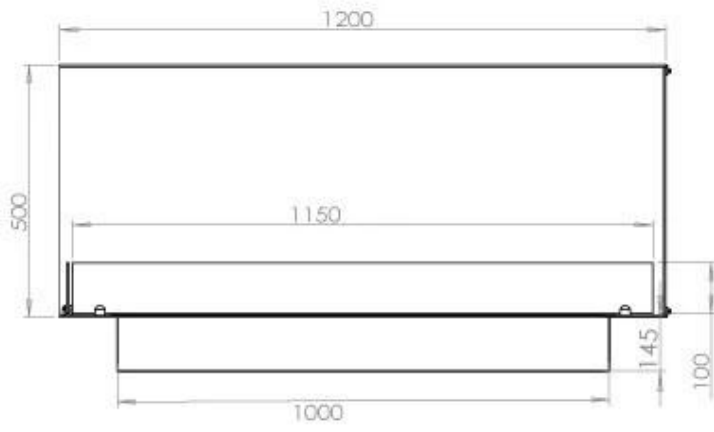

TECHNICAL SPECIFICATIONS

Burner - Features

Minimum room size	90 m ³
Burner type	5 Litre Superior
Flame length	85 cm
Heat output (max)	6,2 kW
Remote control	Yes (add-on)
Requires electricity	No
Requires electricity	Yes
Adjustable flame	Yes
Control	Remote Control
Control	Automatic
Control	Manual
Burn time	6 hours
Usage	0.87 L/h

Type

Flue/chimney	Not Required
Recommended air change rate	1
Producttype	See-through Built-in Bioethanol Fireplace
Brand	Foco
Fuel	Bioethanol
Flame view	Left side
Use	Indoor
Warranty	2 years

Size

Length/Width	120 cm
Height	50 cm
Depth	40 cm
Weight	35 kg

Appearance

Materials	Steel
Steel thickness	4 mm
Colour	Black
Glas included	Yes

Superior Manual

PrimeFire 1000

Automatic burner 1000

FLA 3 990 mm

FLA 3+ 990 mm