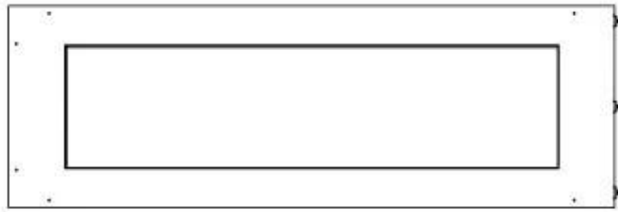

Type

Flue/chimney	Not Required
Recommended air change rate	1
Producttype	See-through Built-in Bioethanol Fireplace
Brand	Foco
Fuel	Bioethanol
Flame view	Left side
Use	Indoor
Warranty	2 years

Size

Length/Width	120 cm
Height	50 cm
Depth	40 cm
Weight	35 kg

Appearance

Materials	Steel
Steel thickness	4 mm
Colour	Black
Glas included	Yes

Superior Manual

PrimeFire 1000

Automatic burner 1000

FLA 3 990 mm

FLA 3+ 990 mm