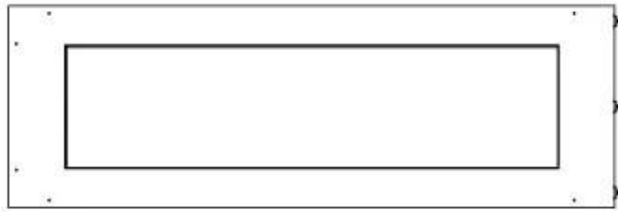

Type

Flue/chimney	Not Required
Recommended air change rate	1
Producttype	See-through Built-in Bioethanol Fireplace
Brand	Foco
Fuel	Bioethanol
Flame view	Left side
Use	Indoor
Warranty	2 years

Size

Length/Width	120 cm
Height	50 cm
Depth	40 cm
Weight	35 kg

Appearance

Materials	Steel
Steel thickness	4 mm
Colour	Black
Glas included	Yes

Superior Manual

PrimeFire 1000

Automatic burner 1000

FLA 3 990 mm

FLA 3+ 990 mm