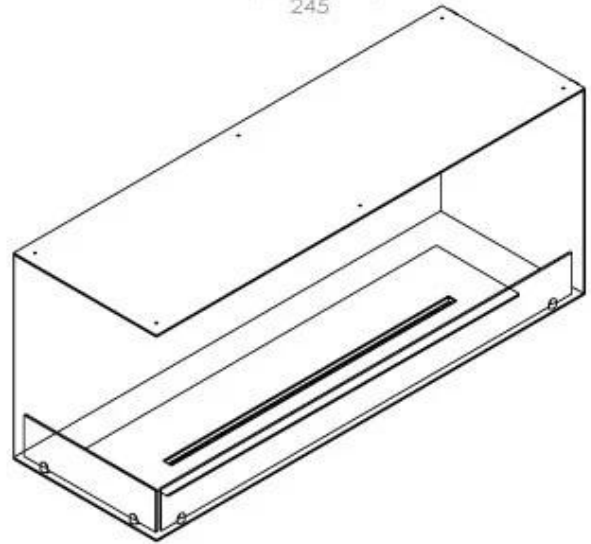

Type

Flue/chimney	Not Required
Recommended air change rate	1
Producttype	See-through Built-in Bioethanol Fireplace
Brand	Foco
Fuel	Bioethanol
Flame view	Left side
Use	Indoor
Warranty	2 years

Size

Length/Width	120 cm
Height	50 cm
Depth	40 cm
Weight	35 kg

Appearance

Materials	Steel
Steel thickness	4 mm
Colour	Black
Glas included	Yes

Superior Manual

PrimeFire 1000

Automatic burner 1000

FLA 3 990 mm

FLA 3+ 990 mm