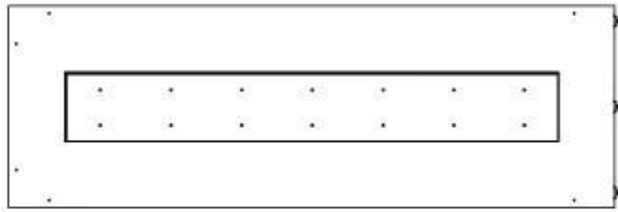

Superior Manual