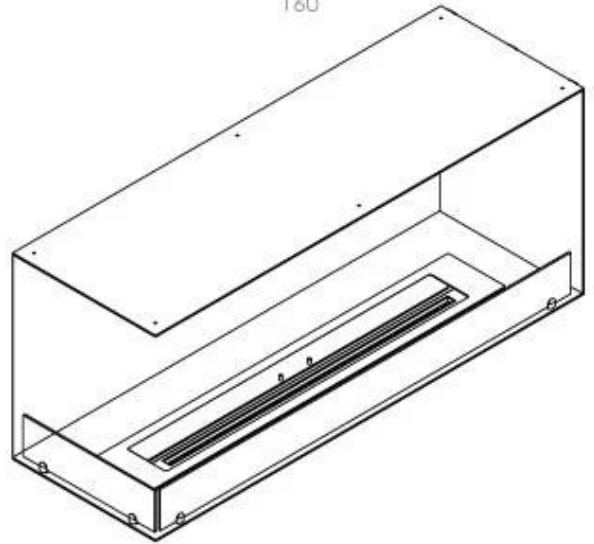

FOCO CORNER LEFT 1200

BIO-30-124

Foco Corner Left 1200 is a stylish corner bioethanol fireplace designed for wall installation, allowing you to enjoy the flames from both the front and left sides. This left-sided model is perfect for creating a modern and cosy atmosphere in any room. Choose between manual and automatic bioethanol burners, offering adjustable flame levels and remote control. Made from 4 mm powder-coated stainless steel and equipped with tempered glass, the Foco Corner Left ensures a stable and safe flame experience.

TECHNICAL SPECIFICATIONS

Burner - Features

Minimum room size	90 m ³
Burner type	5 Litre Superior
Flame length	85 cm
Heat output (max)	6,2 kW
Remote control	Yes (add-on)
Requires electricity	No
Requires electricity	Yes
Adjustable flame	Yes
Control	Remote Control
Control	Automatic
Control	Manual
Burn time	6 hours
Usage	0.87 L/h

Type

Flue/chimney	Not Required
Recommended air change rate	1
Producttype	See-through Built-in Bioethanol Fireplace
Brand	Foco
Fuel	Bioethanol
Flame view	Left side
Use	Indoor
Warranty	2 years

Size

Length/Width	120 cm
Height	50 cm
Depth	40 cm
Weight	35 kg

Appearance

Materials	Steel
Steel thickness	4 mm
Colour	Black
Glas included	Yes

Superior Manual

PrimeFire 1000

Automatic burner 1000

FLA 3 990 mm

FLA 3+ 990 mm