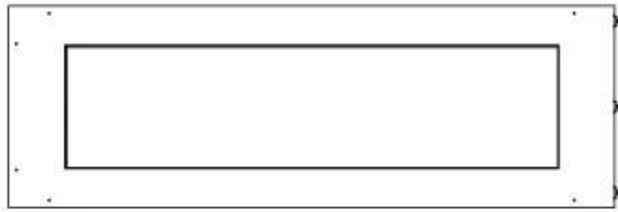

Type

Flue/chimney	Not Required
Recommended air change rate	1
Producttype	See-through Built-in Bioethanol Fireplace
Brand	Foco
Fuel	Bioethanol
Flame view	Left side
Use	Indoor
Warranty	2 years

Size

Length/Width	120 cm
Height	50 cm
Depth	40 cm
Weight	35 kg

Appearance

Materials	Steel
Steel thickness	4 mm
Colour	Black
Glas included	Yes

Superior Manual

PrimeFire 1000

Automatic burner 1000

FLA 3 990 mm

FLA 3+ 990 mm