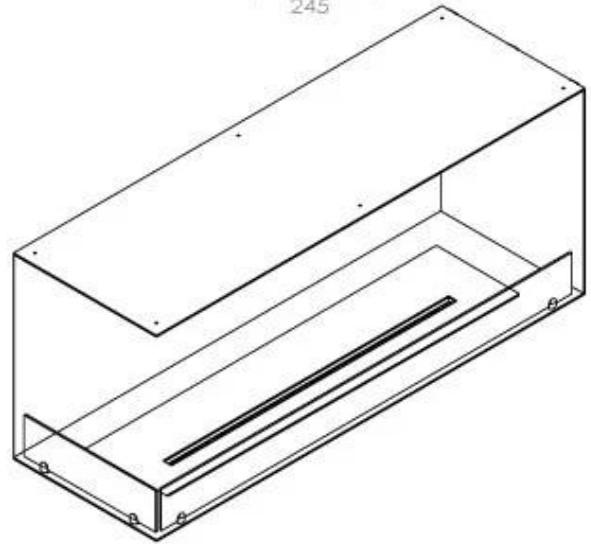

Type

Flue/chimney	Not Required
Recommended air change rate	1
Producttype	See-through Built-in Bioethanol Fireplace
Brand	Foco
Fuel	Bioethanol
Flame view	Left side
Use	Indoor
Warranty	2 years

Size

Length/Width	120 cm
Height	50 cm
Depth	40 cm
Weight	35 kg

Appearance

Materials	Steel
Steel thickness	4 mm
Colour	Black
Glas included	Yes

Superior Manual

PrimeFire 1000

Automatic burner 1000

FLA 3 990 mm

FLA 3+ 990 mm