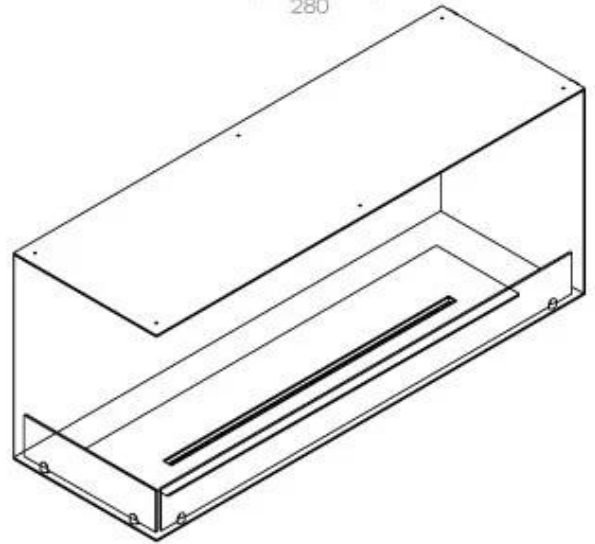

TECHNICAL SPECIFICATIONS

Burner - Features

Minimum room size	90 m ³
Burner type	5 Litre Superior
Flame length	85 cm
Heat output (max)	6,2 kW
Remote control	Yes (add-on)
Requires electricity	No
Requires electricity	Yes
Adjustable flame	Yes
Control	Remote Control
Control	Automatic
Control	Manual
Burn time	6 hours
Usage	0.87 L/h

Type

Flue/chimney	Not Required
Recommended air change rate	1
Producttype	See-through Built-in Bioethanol Fireplace
Brand	Foco
Fuel	Bioethanol
Flame view	Left side
Use	Indoor
Warranty	2 years

Size

Length/Width	120 cm
Height	50 cm
Depth	40 cm
Weight	35 kg

Appearance

Materials	Steel
Steel thickness	4 mm
Colour	Black
Glas included	Yes

Superior Manual

PrimeFire 1000

Automatic burner 1000

FLA 3 990 mm

FLA 3+ 990 mm