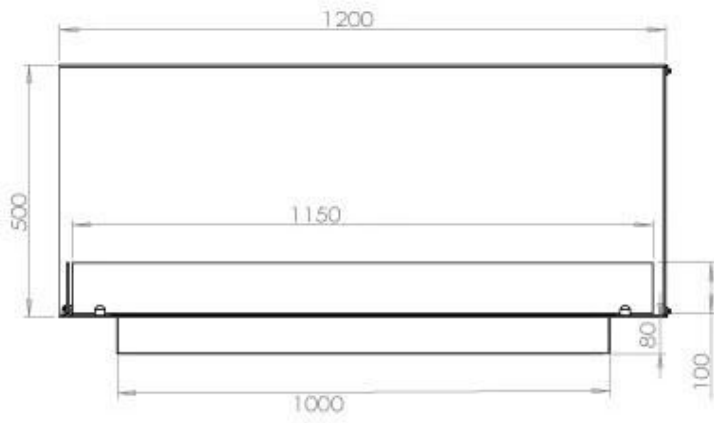

Superior Manual