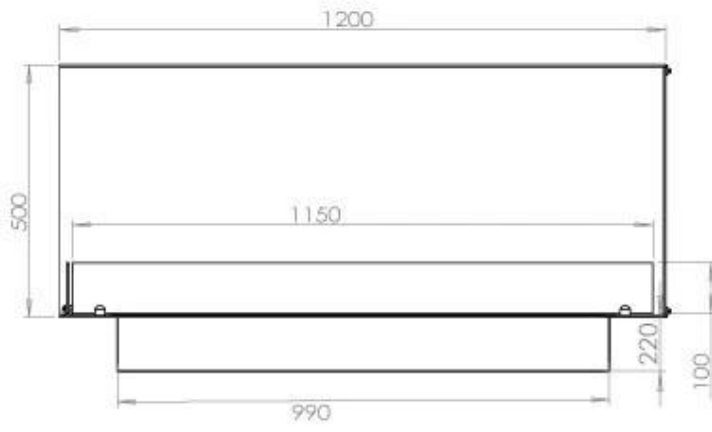

TECHNICAL SPECIFICATIONS

Burner - Features

Minimum room size	90 m ³
Burner type	5 Litre Superior
Flame length	85 cm
Heat output (max)	6,2 kW
Remote control	Yes (add-on)
Requires electricity	No
Requires electricity	Yes
Adjustable flame	Yes
Control	Remote Control
Control	Automatic
Control	Manual
Burn time	6 hours
Usage	0.87 L/h

Type

Flue/chimney	Not Required
Recommended air change rate	1
Producttype	See-through Built-in Bioethanol Fireplace
Brand	Foco
Fuel	Bioethanol
Flame view	Left side
Use	Indoor
Warranty	2 years

Size

Length/Width	120 cm
Height	50 cm
Depth	40 cm
Weight	35 kg

Appearance

Materials	Steel
Steel thickness	4 mm
Colour	Black
Glas included	Yes

Superior Manual

PrimeFire 1000

Automatic burner 1000

FLA 3 990 mm

FLA 3+ 990 mm