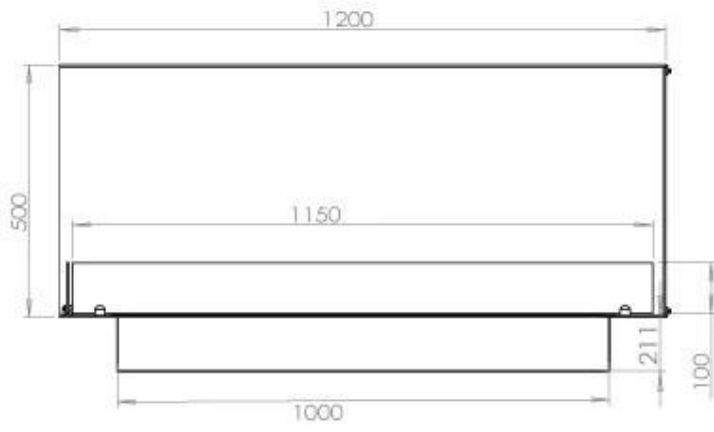

TECHNICAL SPECIFICATIONS

Burner - Features

Minimum room size	90 m ³
Burner type	5 Litre Superior
Flame length	85 cm
Heat output (max)	6,2 kW
Remote control	Yes (add-on)
Requires electricity	No
Requires electricity	Yes
Adjustable flame	Yes
Control	Remote Control
Control	Automatic
Control	Manual
Burn time	6 hours
Usage	0.87 L/h

Type

Flue/chimney	Not Required
Recommended air change rate	1
Producttype	See-through Built-in Bioethanol Fireplace
Brand	Foco
Fuel	Bioethanol
Flame view	Left side
Use	Indoor
Warranty	2 years

Size

Length/Width	120 cm
Height	50 cm
Depth	40 cm
Weight	35 kg

Appearance

Materials	Steel
Steel thickness	4 mm
Colour	Black
Glas included	Yes

Superior Manual

PrimeFire 1000

Automatic burner 1000

FLA 3 990 mm

FLA 3+ 990 mm