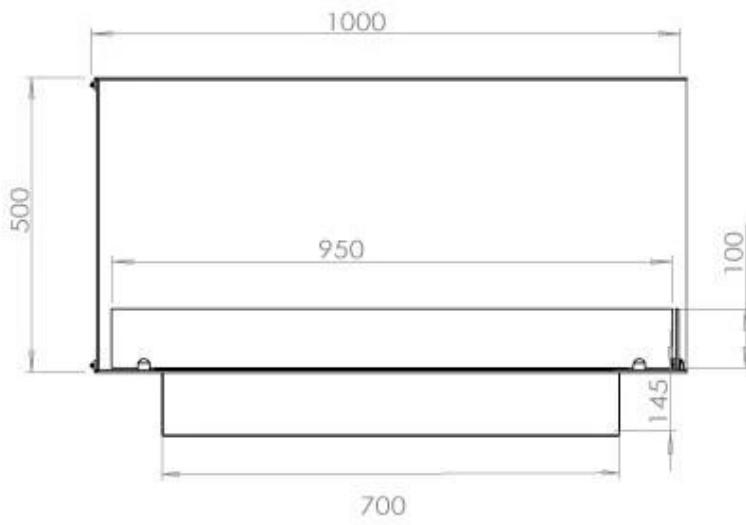

PrimeFire 700