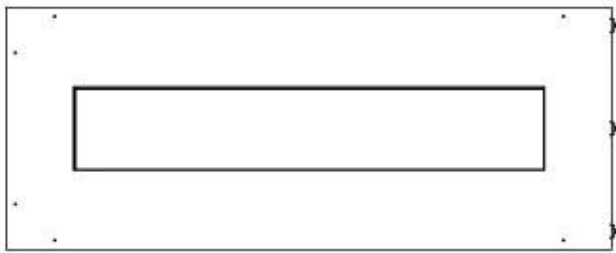

Superior Manual