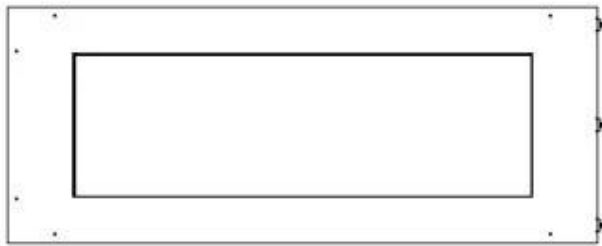

PrimeFire 700