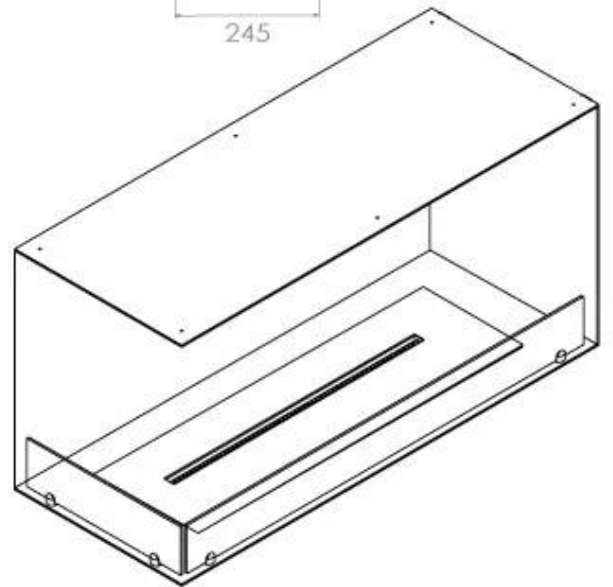

PrimeFire 700