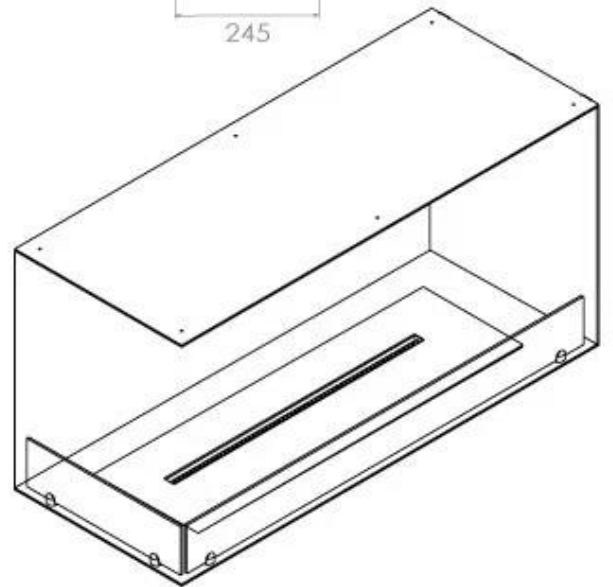

Automatic burner 700