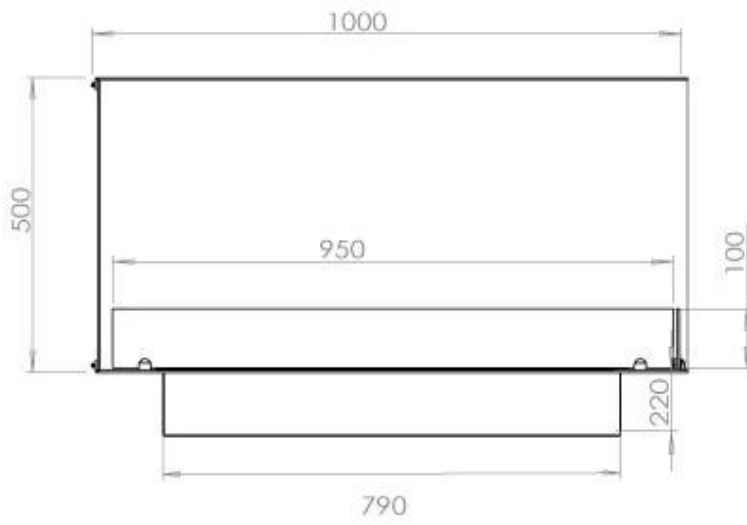

TECHNICAL SPECIFICATIONS

Appearance

Colour	Black
Glas included	Yes
Materials	Steel

Appearance

Steel thickness	4 mm
-----------------	------

Burner - Features

Adjustable	Yes
Burn time	6.5 hours
Burner type	4 Litre Superior
Control	Automatic
Control	Manual
Control	Remote Control
Flame length	60 cm
Heat output (max)	4.4 kW kW
Minimum room size	80 m ³
Remote control	Yes (add-on)
Requires electricity	No
Requires electricity	Yes
Usage	0.87 L/h

Size

Depth	40 cm
Height	50 cm
Length/Width	100 cm
Weight	30 kg

Type

Brand	Foco
-------	------

Type

Flame view	Left side
------------	-----------

Type

Flue/chimney	Not required
Fuel	Bioethanol

Automatic burner 700

FLA 3 790 mm

FLA 3+ 790 mm