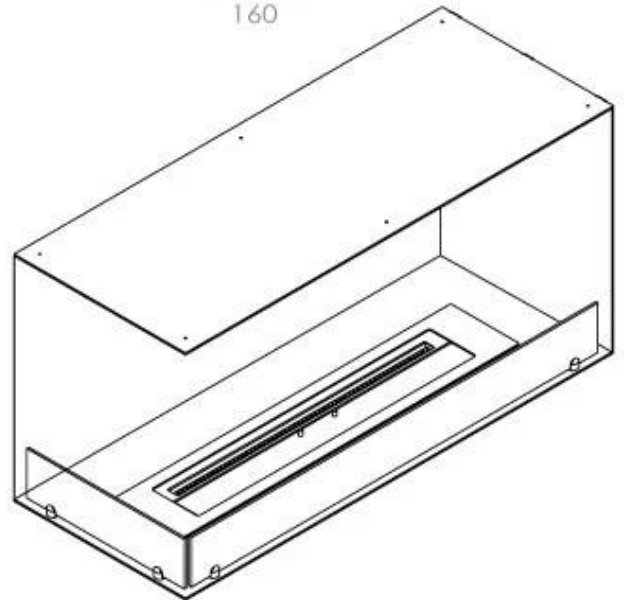

Superior Manual