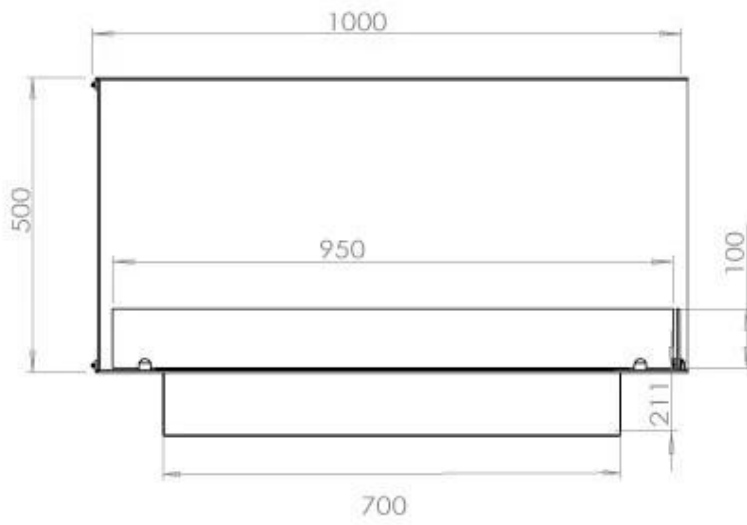

Automatic burner 700