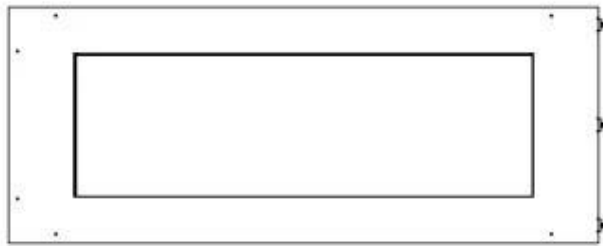

Automatic burner 700