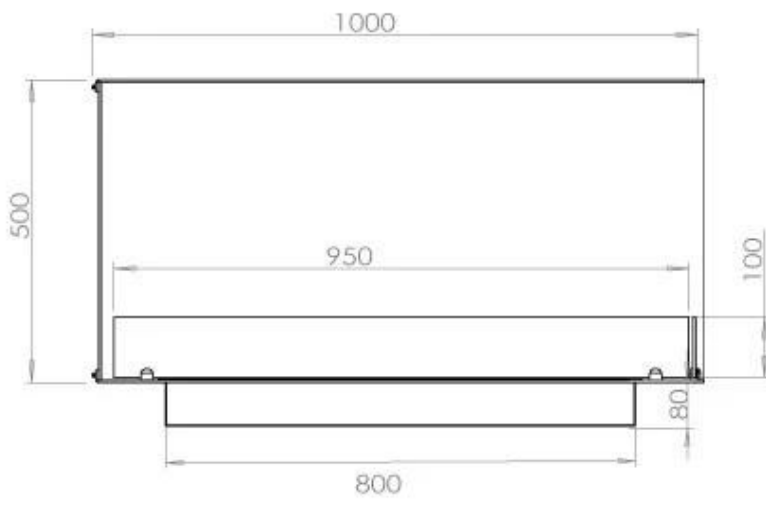

Superior Manual