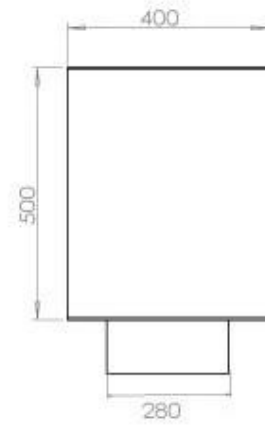

Type

Flue/chimney	Not Required
Recommended air change rate	1
Producttype	See-through Built-in Bioethanol Fireplace
Brand	Foco
Fuel	Bioethanol
Flame view	46
Use	Indoor
Warranty	2 years

Size

Length/Width	120 cm
Height	50 cm
Depth	40 cm
Weight	35 kg

Appearance

Materials	Steel
Steel thickness	4 mm
Colour	Black
Glas included	Yes

FLA 3+ 990 mm

FLA 3 990 mm

Automatic burner 1000

Primefire 1000

Superior Manual 1000