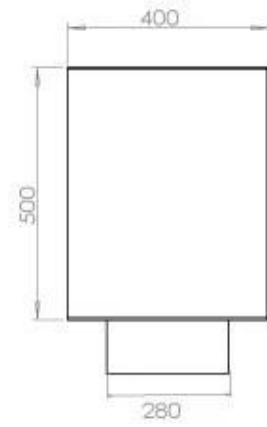

FLA 3+ 990 mm