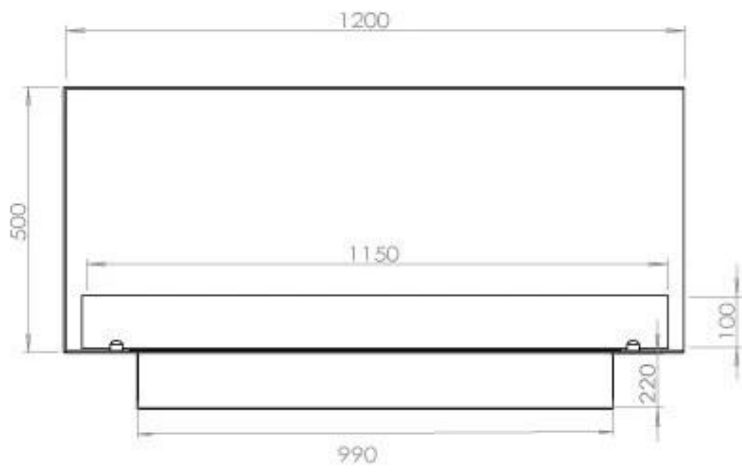

TECHNICAL SPECIFICATIONS

Appearance

Colour	Black
Glas included	Yes
Materials	Steel

Appearance

Steel thickness	4 mm
-----------------	------

Burner - Features

Adjustable	Yes
Burn time	6 hours
Burner type	5 Litre Superior
Control	Automatic
Control	Manual
Control	Remote Control
Flame length	85 cm
Heat output (max)	6,2 kW
Minimum room size	90 m ³
Remote control	Yes (add-on)
Requires electricity	No
Requires electricity	Yes
Usage	0.87 L/h

Size

Depth	40 cm
Height	50 cm
Length/Width	120 cm
Weight	35 kg

Type

Brand	Foco
-------	------

Type

Flame view	46
------------	----

Type

Flue/chimney	Not required
Fuel	Bioethanol

Type

Producttype	See-through Built-in Bioethanol Fireplace
-------------	--

Type

Recommended air change rate	1
-----------------------------	---

Type

Use	Indoor
Warranty	2 years

FLA 3+ 990 mm

FLA 3 990 mm