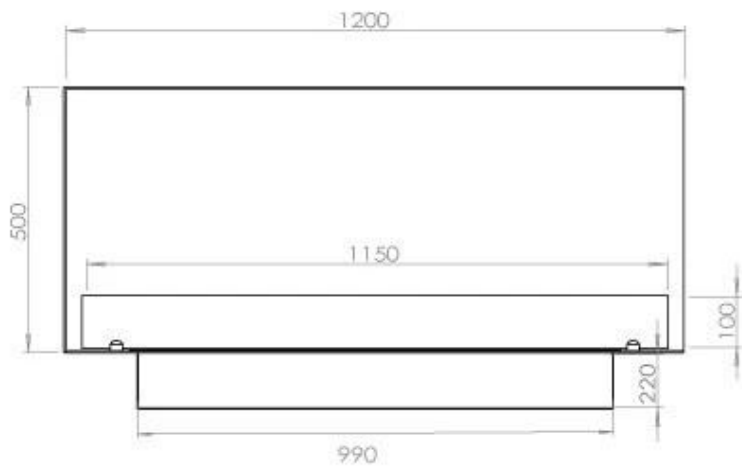

TECHNICAL SPECIFICATIONS

Burner - Features

Remote control	Yes (add-on)
Requires electricity	No
Requires electricity	Yes
Adjustable flame	Yes
Control	Remote Control
Control	Automatic
Control	Manual
Burn time	6 hours
Minimum room size	90 m ³
Burner type	5 Litre Superior
Flame length	85 cm
Heat output (max)	6,2 kW
Usage	0.87 L/h

Type

Flue/chimney	Not Required
Recommended air change rate	1
Producttype	See-through Built-in Bioethanol Fireplace
Brand	Foco
Fuel	Bioethanol
Flame view	46
Use	Indoor
Warranty	2 years

Size

Length/Width	120 cm
Height	50 cm
Depth	40 cm
Weight	35 kg

Appearance

Materials	Steel
Steel thickness	4 mm
Colour	Black
Glas included	Yes

FLA 3+ 990 mm

FLA 3 990 mm

Automatic burner 1000

Primefire 1000

Superior Manual 1000