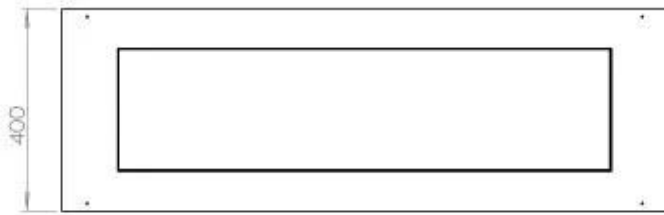

Appearance

Materials	Steel
Steel thickness	4 mm
Colour	Black
Glas included	Yes

FLA 3+ 990 mm

FLA 3 990 mm

Automatic burner 1000

Primefire 1000

Superior Manual 1000