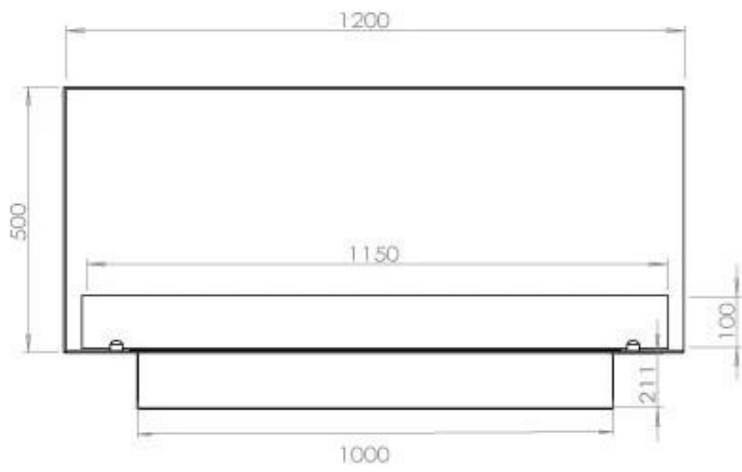

TECHNICAL SPECIFICATIONS

Burner - Features

Remote control	Yes (add-on)
Requires electricity	No
Requires electricity	Yes
Adjustable flame	Yes
Control	Remote Control
Control	Automatic
Control	Manual
Burn time	6 hours
Minimum room size	90 m ³
Burner type	5 Litre Superior
Flame length	85 cm
Heat output (max)	6,2 kW
Usage	0.87 L/h

Type

Flue/chimney	Not Required
Recommended air change rate	1
Producttype	See-through Built-in Bioethanol Fireplace
Brand	Foco
Fuel	Bioethanol
Flame view	46
Use	Indoor
Warranty	2 years

Size

Length/Width	120 cm
Height	50 cm
Depth	40 cm
Weight	35 kg

Appearance

Materials	Steel
Steel thickness	4 mm
Colour	Black
Glas included	Yes

FLA 3+ 990 mm

FLA 3 990 mm

Automatic burner 1000

Primefire 1000

Superior Manual 1000