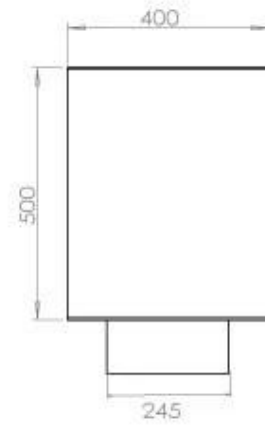

Primefire 1000