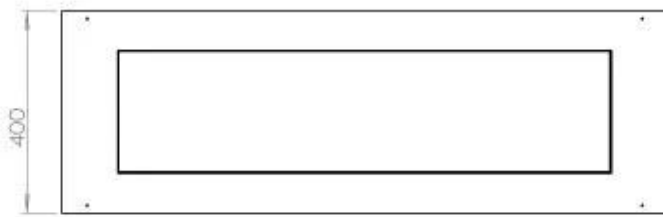

Automatic burner 1000