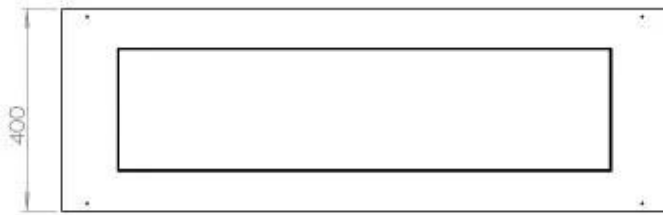

Appearance

Materials	Steel
Steel thickness	4 mm
Colour	Black
Glas included	Yes

FLA 3+ 990 mm

FLA 3 990 mm

Automatic burner 1000

Primefire 1000

Superior Manual 1000