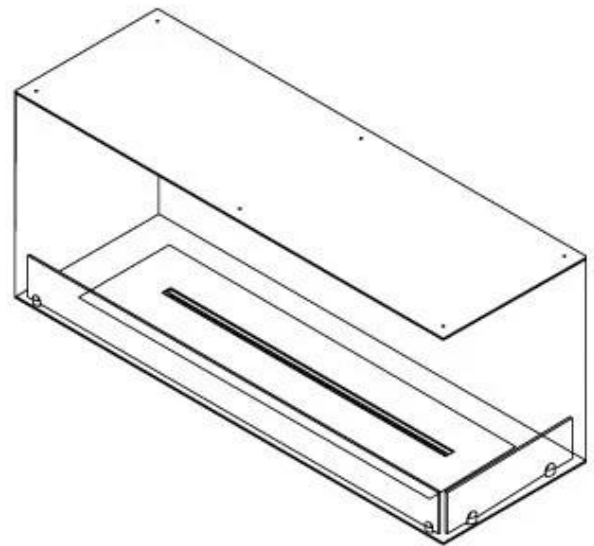

FOCO CORNER RIGHT 1200

BIO-30-121

Foco Corner Right 1200 is a bio fireplace designed for wall installation, offering a view of the flames from two open sides. This right-sided model is perfect for creating a cosy atmosphere in any room. Choose between a manual or automatic bioethanol burner, providing adjustable flame levels and remote control for easy operation. Made from 4 mm powder-coated stainless steel with tempered glass, the fireplace ensures a stable and safe flame experience.

Type

Flue/chimney	Not Required
Recommended air change rate	1
Producttype	See-through Built-in Bioethanol Fireplace
Brand	Foco
Fuel	Bioethanol
Flame view	46
Use	Indoor
Warranty	2 years

Size

Length/Width	120 cm
Height	50 cm
Depth	40 cm
Weight	35 kg

Appearance

Materials	Steel
Steel thickness	4 mm
Colour	Black
Glas included	Yes

FLA 3+ 990 mm

FLA 3 990 mm

Automatic burner 1000

Primefire 1000

Superior Manual 1000