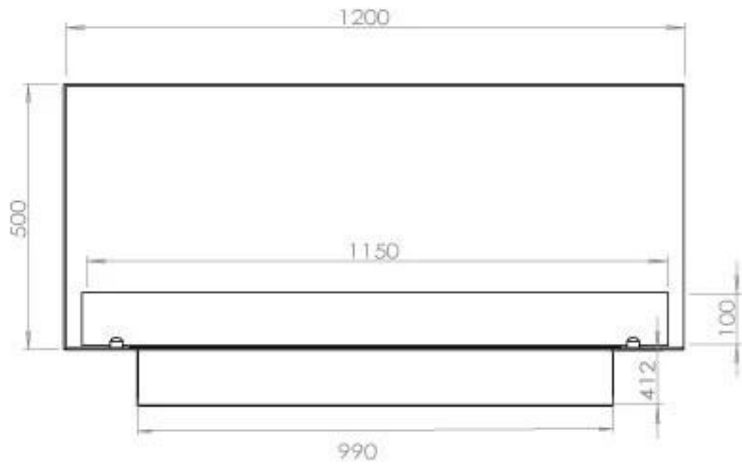

TECHNICAL SPECIFICATIONS

Burner - Features

Remote control	Yes (add-on)
Requires electricity	No
Requires electricity	Yes
Adjustable flame	Yes
Control	Remote Control
Control	Automatic
Control	Manual
Burn time	6 hours
Minimum room size	90 m ³
Burner type	5 Litre Superior
Flame length	85 cm
Heat output (max)	6,2 kW
Usage	0.87 L/h

Type

Flue/chimney	Not Required
Recommended air change rate	1
Producttype	See-through Built-in Bioethanol Fireplace
Brand	Foco
Fuel	Bioethanol
Flame view	46
Use	Indoor
Warranty	2 years

Size

Length/Width	120 cm
Height	50 cm
Depth	40 cm
Weight	35 kg

Appearance

Materials	Steel
Steel thickness	4 mm
Colour	Black
Glas included	Yes

FLA 3+ 990 mm

FLA 3 990 mm

Automatic burner 1000

Primefire 1000

Superior Manual 1000