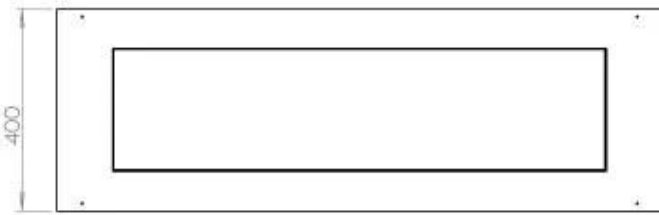

FLA 3+ 990 mm