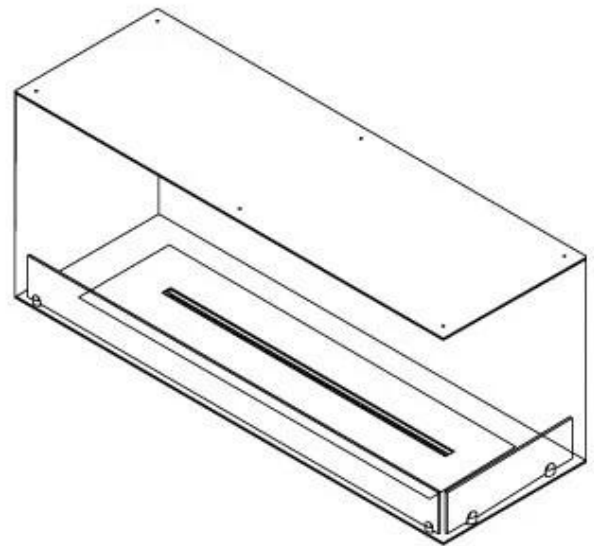

FOCO CORNER RIGHT 1200

BIO-30-121

Foco Corner Right 1200 is a bio fireplace designed for wall installation, offering a view of the flames from two open sides. This right-sided model is perfect for creating a cosy atmosphere in any room. Choose between a manual or automatic bioethanol burner, providing adjustable flame levels and remote control for easy operation. Made from 4 mm powder-coated stainless steel with tempered glass, the fireplace ensures a stable and safe flame experience.

Type

Flue/chimney	Not Required
Recommended air change rate	1
Producttype	See-through Built-in Bioethanol Fireplace
Brand	Foco
Fuel	Bioethanol
Flame view	46
Use	Indoor
Warranty	2 years

Size

Length/Width	120 cm
Height	50 cm
Depth	40 cm
Weight	35 kg

Appearance

Materials	Steel
Steel thickness	4 mm
Colour	Black
Glas included	Yes

FLA 3+ 990 mm

FLA 3 990 mm

Automatic burner 1000

Primefire 1000

Superior Manual 1000