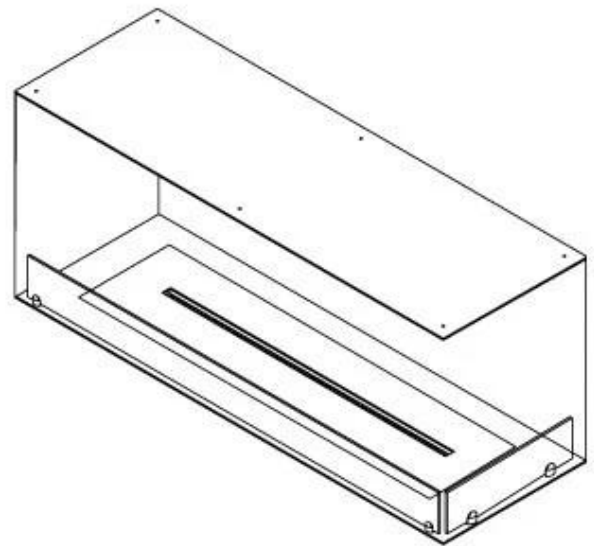

FOCO CORNER RIGHT 1200

BIO-30-121

Foco Corner Right 1200 is a bio fireplace designed for wall installation, offering a view of the flames from two open sides. This right-sided model is perfect for creating a cosy atmosphere in any room. Choose between a manual or automatic bioethanol burner, providing adjustable flame levels and remote control for easy operation. Made from 4 mm powder-coated stainless steel with tempered glass, the fireplace ensures a stable and safe flame experience.

Type

Flue/chimney	Not Required
Recommended air change rate	1
Producttype	See-through Built-in Bioethanol Fireplace
Brand	Foco
Fuel	Bioethanol
Flame view	46
Use	Indoor
Warranty	2 years

Size

Length/Width	120 cm
Height	50 cm
Depth	40 cm
Weight	35 kg

Appearance

Materials	Steel
Steel thickness	4 mm
Colour	Black
Glas included	Yes

FLA 3+ 990 mm

FLA 3 990 mm

Automatic burner 1000

Primefire 1000

Superior Manual 1000