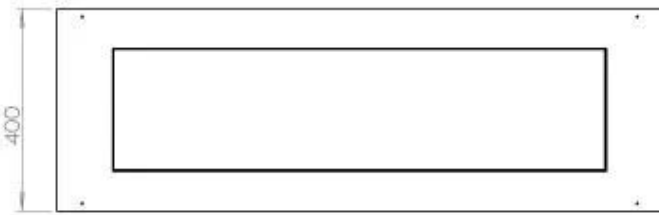

Appearance

Materials	Steel
Steel thickness	4 mm
Colour	Black
Glas included	Yes

FLA 3+ 990 mm

FLA 3 990 mm

Automatic burner 1000

Primefire 1000

Superior Manual 1000