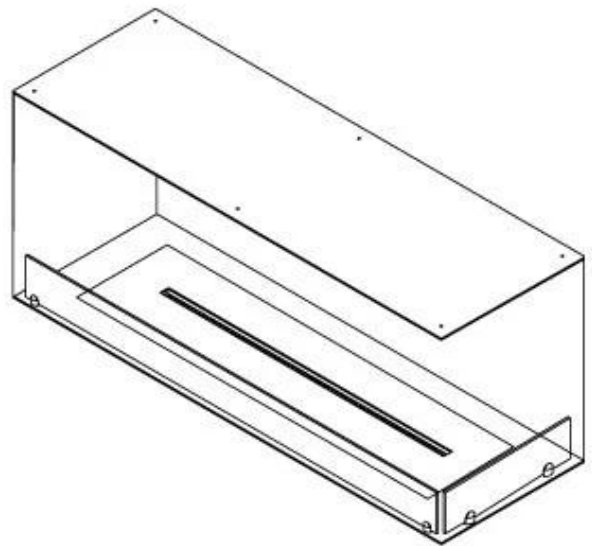

FOCO CORNER RIGHT 1200

BIO-30-121

Foco Corner Right 1200 is a bio fireplace designed for wall installation, offering a view of the flames from two open sides. This right-sided model is perfect for creating a cosy atmosphere in any room. Choose between a manual or automatic bioethanol burner, providing adjustable flame levels and remote control for easy operation. Made from 4 mm powder-coated stainless steel with tempered glass, the fireplace ensures a stable and safe flame experience.

Type

Flue/chimney	Not Required
Recommended air change rate	1
Producttype	See-through Built-in Bioethanol Fireplace
Brand	Foco
Fuel	Bioethanol
Flame view	46
Use	Indoor
Warranty	2 years

Size

Length/Width	120 cm
Height	50 cm
Depth	40 cm
Weight	35 kg

Appearance

Materials	Steel
Steel thickness	4 mm
Colour	Black
Glas included	Yes

FLA 3+ 990 mm

FLA 3 990 mm

Automatic burner 1000

Primefire 1000

Superior Manual 1000