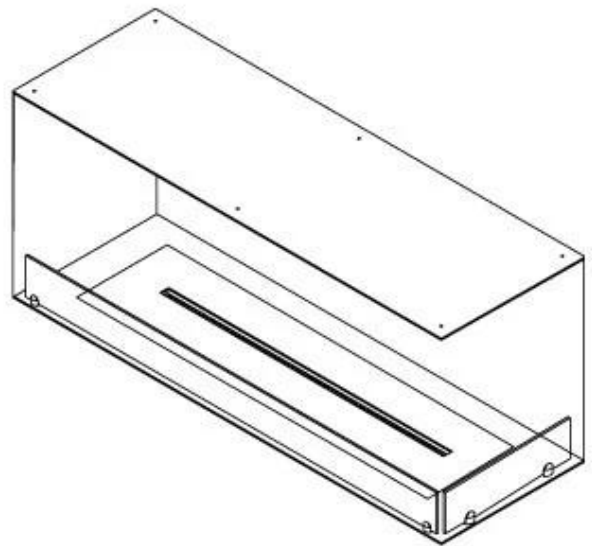

FLA 3+ 990 mm