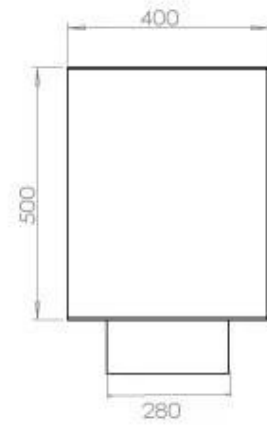

Type

Flue/chimney	Not Required
Recommended air change rate	1
Producttype	See-through Built-in Bioethanol Fireplace
Brand	Foco
Fuel	Bioethanol
Flame view	46
Use	Indoor
Warranty	2 years

Size

Length/Width	120 cm
Height	50 cm
Depth	40 cm
Weight	35 kg

Appearance

Materials	Steel
Steel thickness	4 mm
Colour	Black
Glas included	Yes

FLA 3+ 990 mm

FLA 3 990 mm

Automatic burner 1000

Primefire 1000

Superior Manual 1000