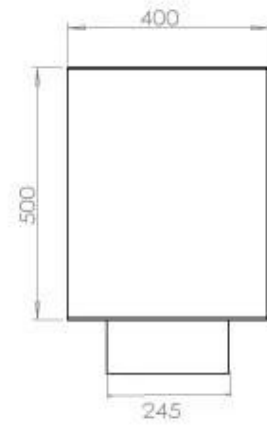

Type

Flue/chimney	Not Required
Recommended air change rate	1
Producttype	See-through Built-in Bioethanol Fireplace
Brand	Foco
Fuel	Bioethanol
Flame view	46
Use	Indoor
Warranty	2 years

Size

Length/Width	120 cm
Height	50 cm
Depth	40 cm
Weight	35 kg

Appearance

Materials	Steel
Steel thickness	4 mm
Colour	Black
Glas included	Yes

FLA 3+ 990 mm

FLA 3 990 mm

Automatic burner 1000

Primefire 1000

Superior Manual 1000