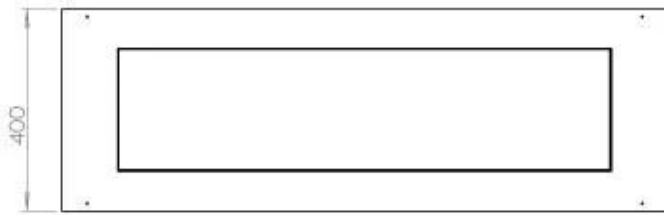

FLA 3+ 990 mm