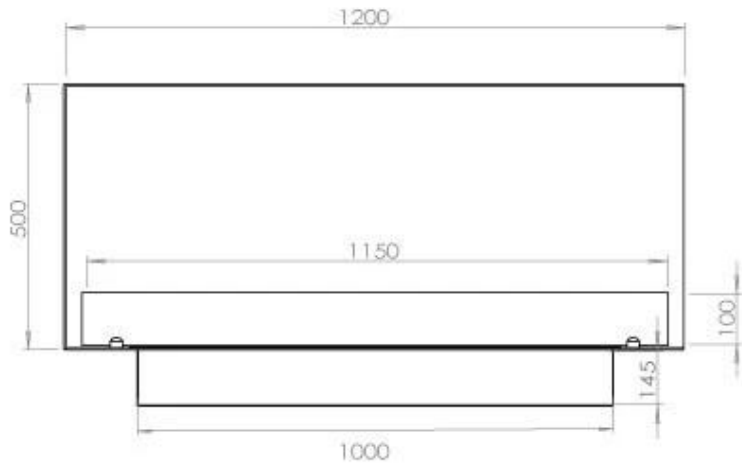

TECHNICAL SPECIFICATIONS

Burner - Features

Remote control	Yes (add-on)
Requires electricity	No
Requires electricity	Yes
Adjustable flame	Yes
Control	Remote Control
Control	Automatic
Control	Manual
Burn time	6 hours
Minimum room size	90 m ³
Burner type	5 Litre Superior
Flame length	85 cm
Heat output (max)	6,2 kW
Usage	0.87 L/h

Type

Flue/chimney	Not Required
Recommended air change rate	1
Producttype	See-through Built-in Bioethanol Fireplace
Brand	Foco
Fuel	Bioethanol
Flame view	46
Use	Indoor
Warranty	2 years

Size

Length/Width	120 cm
Height	50 cm
Depth	40 cm
Weight	35 kg

Appearance

Materials	Steel
Steel thickness	4 mm
Colour	Black
Glas included	Yes

FLA 3+ 990 mm

FLA 3 990 mm

Automatic burner 1000

Primefire 1000

Superior Manual 1000