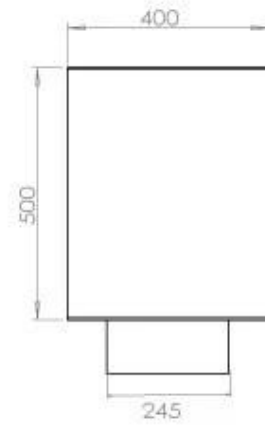

Type

Flue/chimney	Not Required
Recommended air change rate	1
Producttype	See-through Built-in Bioethanol Fireplace
Brand	Foco
Fuel	Bioethanol
Flame view	46
Use	Indoor
Warranty	2 years

Size

Length/Width	120 cm
Height	50 cm
Depth	40 cm
Weight	35 kg

Appearance

Materials	Steel
Steel thickness	4 mm
Colour	Black
Glas included	Yes

FLA 3+ 990 mm

FLA 3 990 mm

Automatic burner 1000

Primefire 1000

Superior Manual 1000