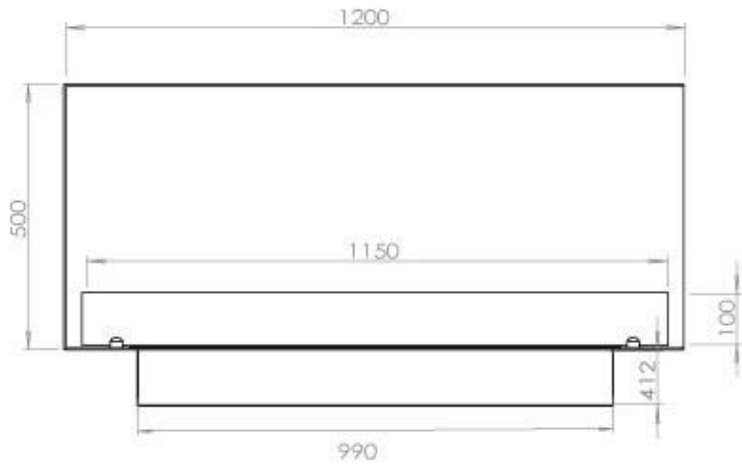

TECHNICAL SPECIFICATIONS

Appearance

Colour	Black
Glas included	Yes
Materials	Steel

Appearance

Steel thickness	4 mm
-----------------	------

Burner - Features

Adjustable	Yes
Burn time	6 hours
Burner type	5 Litre Superior
Control	Automatic
Control	Manual
Control	Remote Control
Flame length	85 cm
Heat output (max)	6,2 kW
Minimum room size	90 m ³
Remote control	Yes (add-on)
Requires electricity	No
Requires electricity	Yes
Usage	0.87 L/h

Size

Depth	40 cm
Height	50 cm
Length/Width	120 cm
Weight	35 kg

Type

Brand	Foco
-------	------

Type

Flame view	46
------------	----

Type

Flue/chimney	Not required
Fuel	Bioethanol

Type

Producttype	See-through Built-in Bioethanol Fireplace
-------------	--

Type

Recommended air change rate	1
-----------------------------	---

Type

Use	Indoor
Warranty	2 years

FLA 3+ 990 mm

FLA 3 990 mm