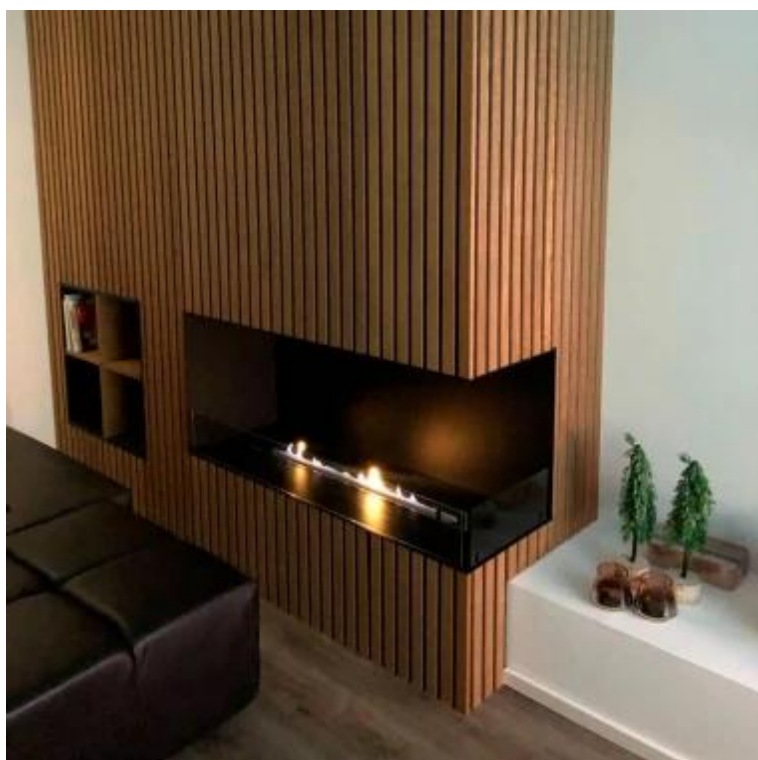

FOCO CORNER RIGHT 1000

BIO-30-120

Foco Corner is a bioethanol fireplace designed to be built into the corner of a wall, where you will be able to see the flames from two connected sides. Choose between a manual or automatic burner.

TECHNICAL SPECIFICATIONS

Appearance

Colour	Black
Glas included	Yes
Materials	Steel

Appearance

Steel thickness	4 mm

Burner - Features

Adjustable	Yes
Burn time	6.5 hours
Burner type	4 Litre Superior
Control	Automatic
Control	Manual
Control	Remote Control
Flame length	60 cm
Heat output (max)	4.4 kW kW
Minimum room size	80 m³
Remote control	Yes (add-on)
Requires electricity	No
Requires electricity	Yes
Usage	0.62 L/h

Size

Depth	40 cm
Height	50 cm
Length/Width	100 cm
Weight	30 kg

Type

Brand	Foco

Type

Flame view	46