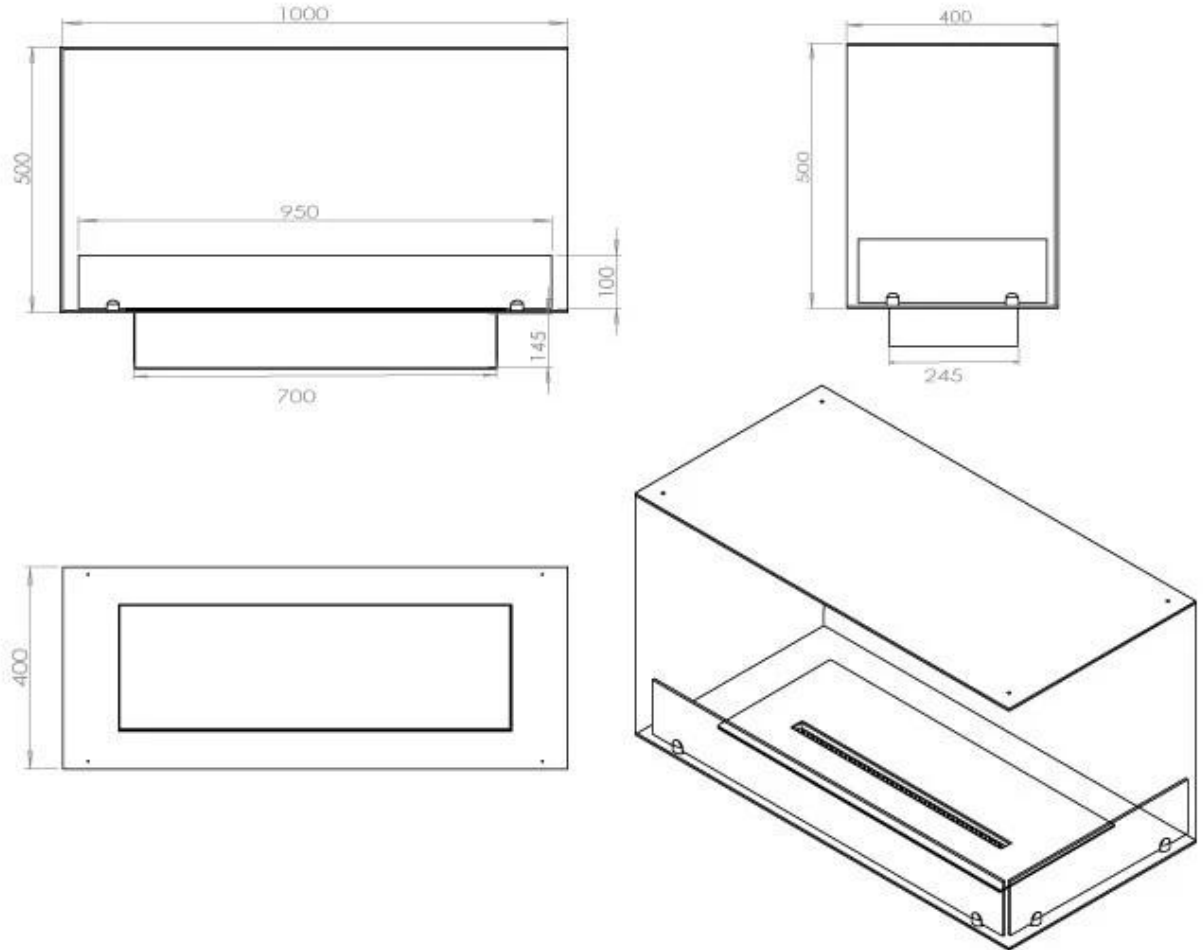

Type

Fuel	Bioethanol
Product type	See-through Built-in Bioethanol Fireplace
Flue/Chimney	Not Required
Brand	Foco
Use	Indoor
Flame view	46
Warranty	2 years
Recommended air change rate	1

Size

Length/Width	100 cm
Height	50 cm
Depth	40 cm
Weight	30 kg

Appearance

Material	Steel
Steel Thickness	4 mm
Colour	Black
Glas included	Yes

FLA 3+ 790 mm

FLA 3 790 mm

Automatic burner 700

PrimeFire 700

Superior Manual 800