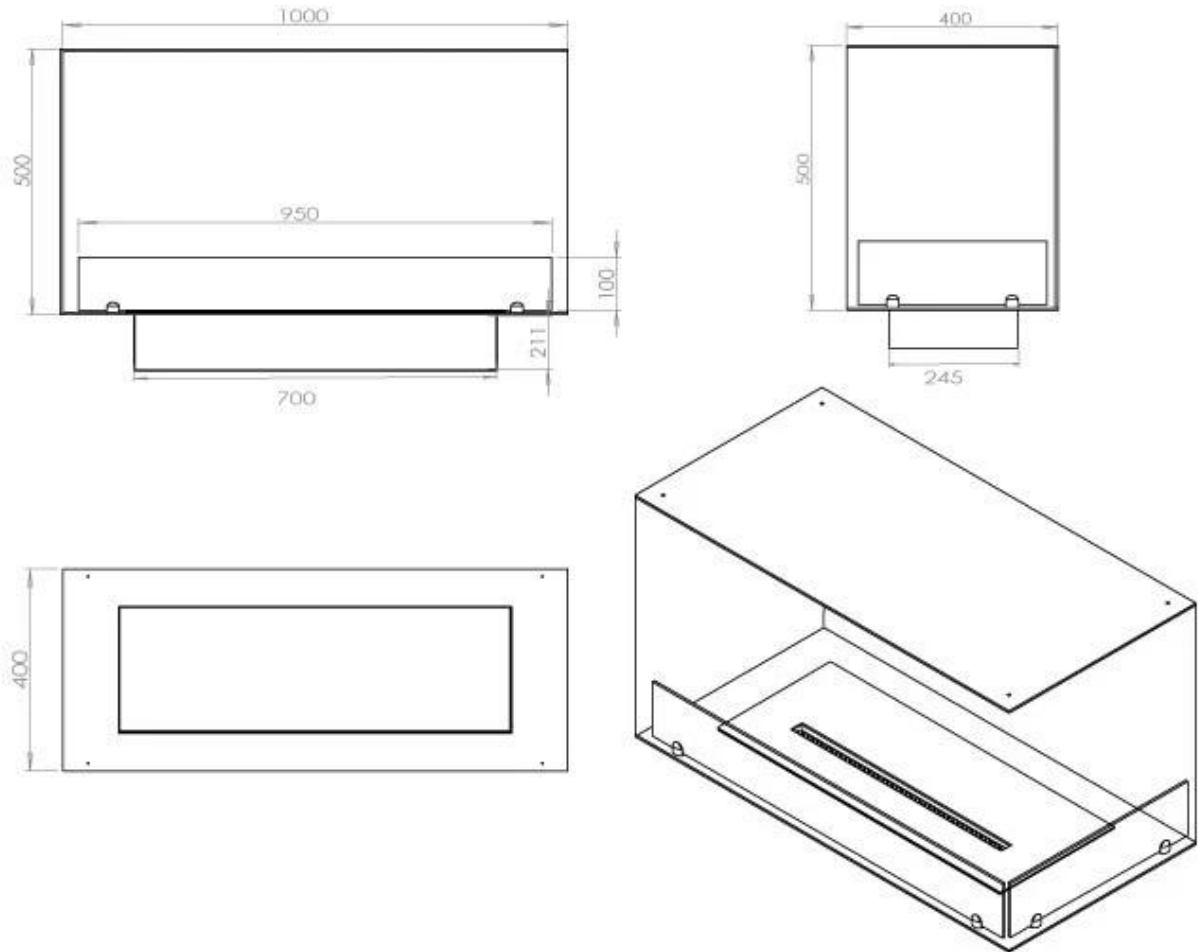

Type

Fuel	Bioethanol
Product type	See-through Built-in Bioethanol Fireplace
Flue/Chimney	Not Required
Brand	Foco
Use	Indoor
Flame view	46
Warranty	2 years
Recommended air change rate	1

Size

Length/Width	100 cm
Height	50 cm
Depth	40 cm
Weight	30 kg

Appearance

Material	Steel
Steel Thickness	4 mm
Colour	Black
Glas included	Yes

FLA 3+ 790 mm

FLA 3 790 mm

Automatic burner 700

PrimeFire 700

Superior Manual 800