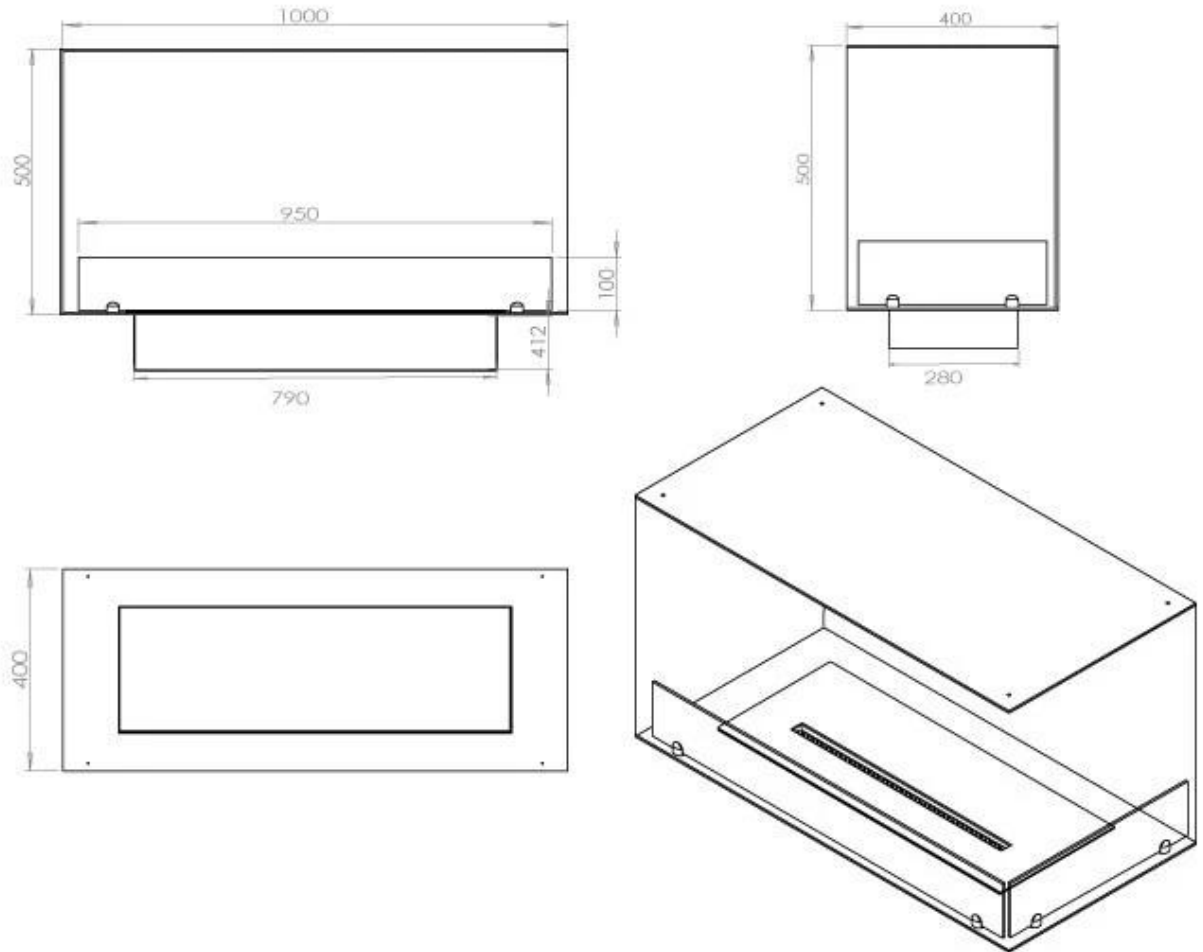

TECHNICAL SPECIFICATIONS

Burner - Features

Control	Automatic
Control	Manual
Control	Remote Control
Minimum room size	80 m ³
Adjustable flame	Yes
Burner Model	4 Litre Superior
Flame length	60 cm
Burning time up to	6.5 hours
Remote control	Yes (add-on)
Power Requirements	Yes
Power Requirements	No
Heat output (max)	4,4 kW
Consumption	0.62 L/h

Type

Fuel	Bioethanol
Product type	See-through Built-in Bioethanol Fireplace
Flue/Chimney	Not Required
Brand	Foco
Use	Indoor
Flame view	46
Warranty	2 years
Recommended air change rate	1

Size

Length/Width	100 cm
Height	50 cm
Depth	40 cm
Weight	30 kg

Appearance

Material	Steel
Steel Thickness	4 mm
Colour	Black
Glas included	Yes

FLA 3+ 790 mm

FLA 3 790 mm

Automatic burner 700

PrimeFire 700

Superior Manual 800