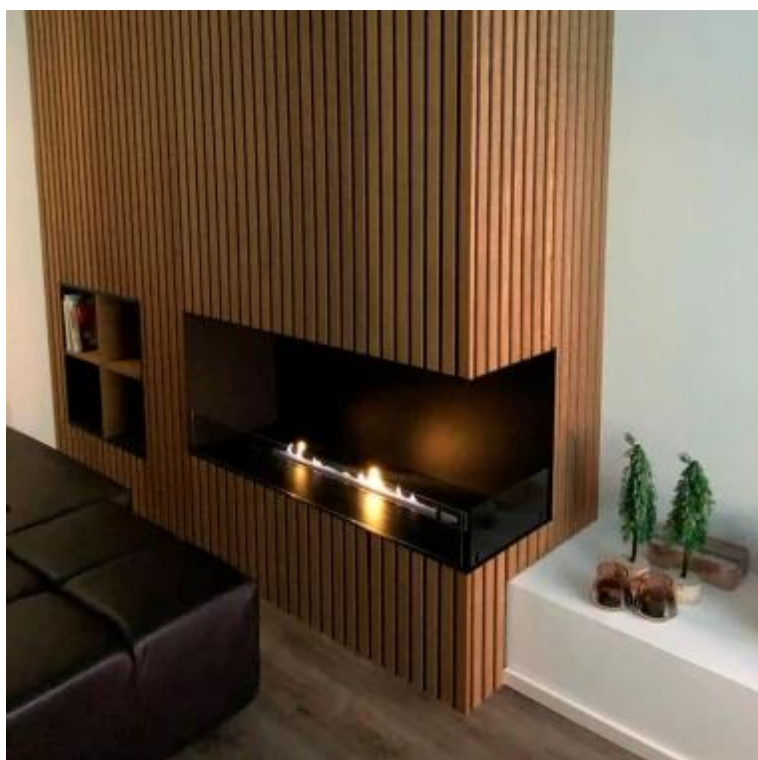

FOCO CORNER RIGHT 1000

BIO-30-120

The Foco Corner Right 1000 is a stylish built-in bioethanol fireplace designed for corner installation, providing a mesmerising flame view from both the front and right side. This right-sided model is perfect for contemporary interiors, offering a clean-burning, eco-friendly alternative to traditional fireplaces. Choose between a manual burner for simplicity or an automatic burner with remote and app control for convenience. Made from 4 mm powder-coated stainless steel with tempered glass panels, it ensures both safety and modern elegance.

Type

Fuel	Bioethanol
Product type	See-through Built-in Bioethanol Fireplace
Flue/Chimney	Not Required
Brand	Foco
Use	Indoor
Flame view	46
Warranty	2 years
Recommended air change rate	1

Size

Length/Width	100 cm
Height	50 cm
Depth	40 cm
Weight	30 kg

Appearance

Material	Steel
Steel Thickness	4 mm
Colour	Black
Glas included	Yes

FLA 3+ 790 mm

FLA 3 790 mm

Automatic burner 700

PrimeFire 700

Superior Manual 800