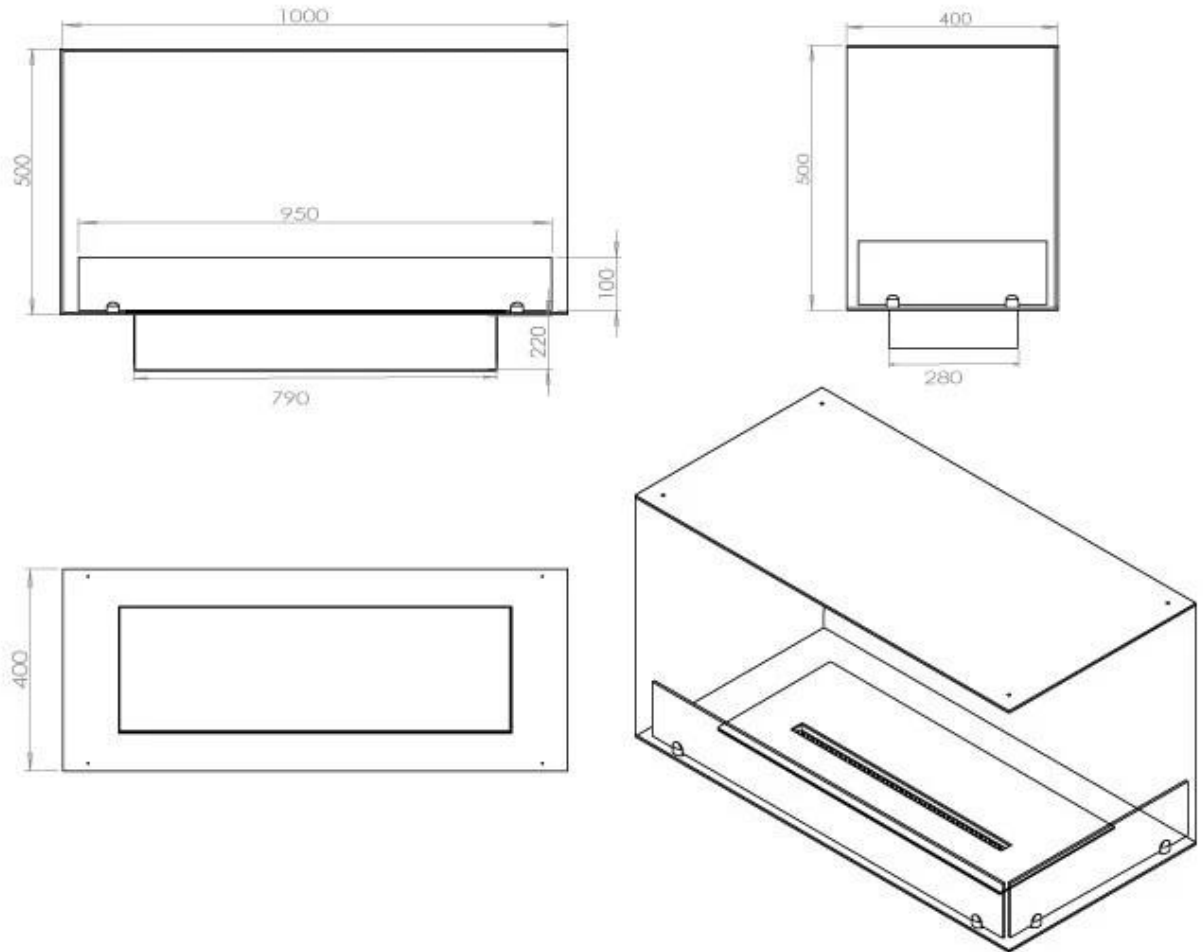

Type

Fuel	Bioethanol
Product type	See-through Built-in Bioethanol Fireplace
Flue/Chimney	Not Required
Brand	Foco
Use	Indoor
Flame view	46
Warranty	2 years
Recommended air change rate	1

Size

Length/Width	100 cm
Height	50 cm
Depth	40 cm
Weight	30 kg

Appearance

Material	Steel
Steel Thickness	4 mm
Colour	Black
Glas included	Yes

FLA 3+ 790 mm

FLA 3 790 mm

Automatic burner 700

PrimeFire 700

Superior Manual 800