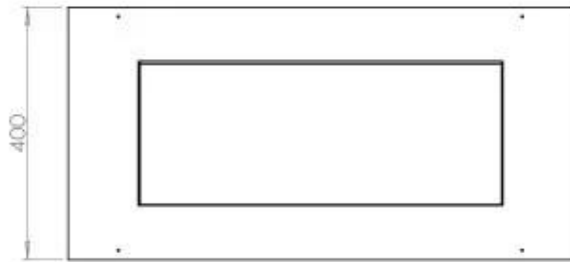

Automatic burner