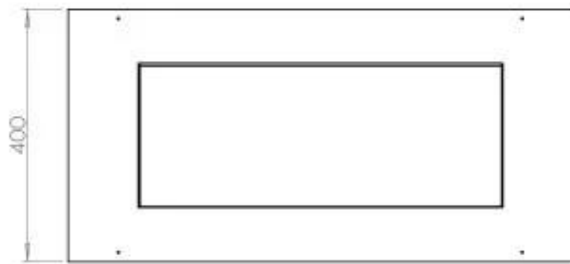

Appearance

Material	Steel
Steel Thickness	4 mm
Colour	Black
Glas included	Yes

Automatic burner

PrimeFire 700

Superior Manual