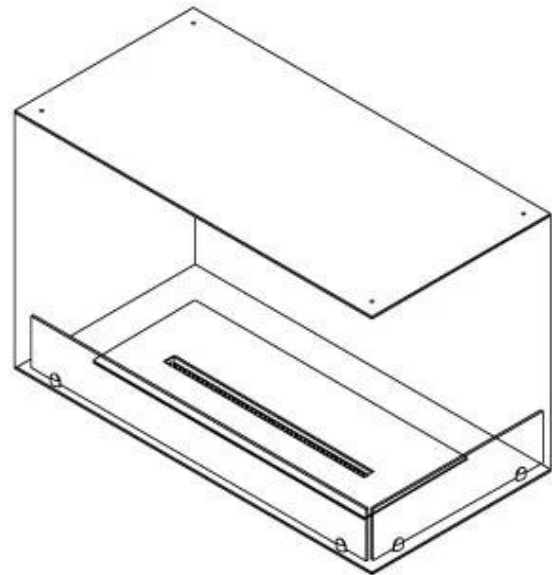

Type

Flue/chimney	Not Required
Recommended air change rate	1
Producttype	See-through Built-in Bioethanol Fireplace
Brand	Foco
Fuel	Bioethanol
Use	Indoor
Flame view	46
Warranty	2 years

Size

Length/Width	80 cm
Height	50 cm
Depth	40 cm
Weight	25 kg

Appearance

Material	Steel
Steel Thickness	4 mm
Colour	Black
Glas included	Yes

Automatic burner

PrimeFire 700

Superior Manual