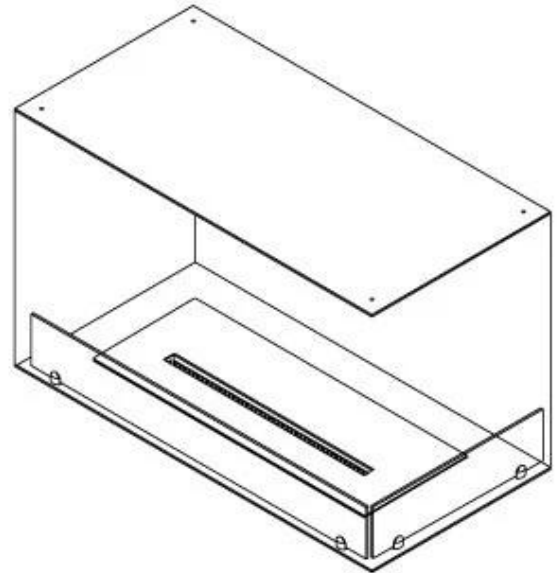

FOCO CORNER RIGHT 800

BIO-30-119

Foco Corner Right 800 is an elegant corner bioethanol fireplace designed for built-in installation, allowing you to enjoy the flames from two open sides. This right-sided model features an open front and right side. Made from powder-coated stainless steel, it comes with tempered glass to protect the flames from drafts and wind gusts. Choose between a manual or automatic burner, with remote control and additional safety features. Its timeless design makes this fireplace a perfect fit for modern homes.

Type

Flue/chimney	Not Required
Recommended air change rate	1
Producttype	See-through Built-in Bioethanol Fireplace
Brand	Foco
Fuel	Bioethanol
Use	Indoor
Flame view	46
Warranty	2 years

Size

Length/Width	80 cm
Height	50 cm
Depth	40 cm
Weight	25 kg

Appearance

Material	Steel
Steel Thickness	4 mm
Colour	Black
Glas included	Yes

Automatic burner

PrimeFire 700

Superior Manual