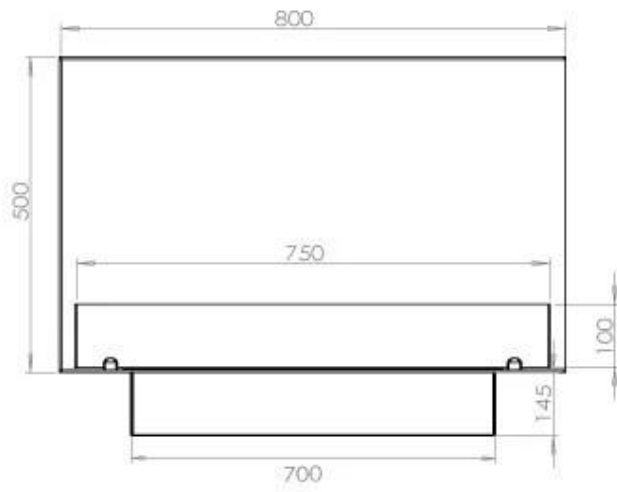

Type

Flue/chimney	Not Required
Recommended air change rate	1
Producttype	See-through Built-in Bioethanol Fireplace
Brand	Foco
Fuel	Bioethanol
Use	Indoor
Flame view	46
Warranty	2 years

Size

Length/Width	80 cm
Height	50 cm
Depth	40 cm
Weight	25 kg

Appearance

Material	Steel
Steel Thickness	4 mm
Colour	Black
Glas included	Yes

Automatic burner

PrimeFire 700

Superior Manual