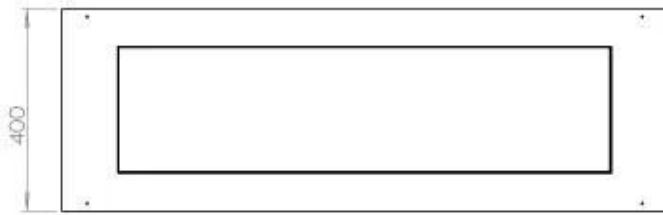

Appearance

Material	Steel
Steel Thickness	4 mm
Colour	Black
Glas included	Yes

FLA 3+ 990 mm

FLA 3 990 mm

PrimeFire 1000

Automatic burner

Superior Manual