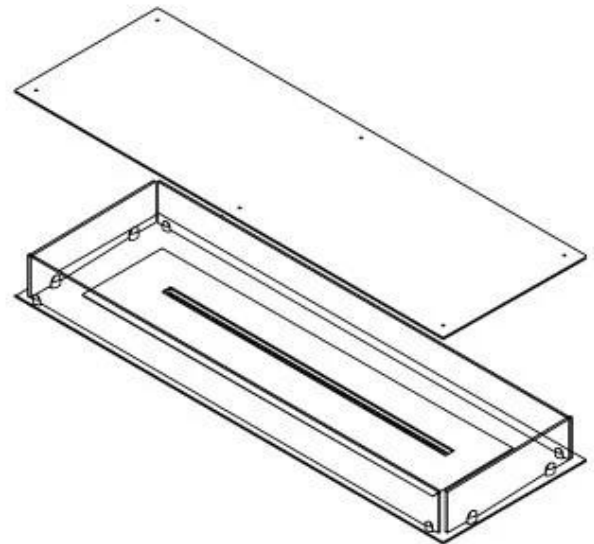

FOCO FOUR 1200

BIO-30-118

Foco Four 1200 is an elegant 4-sided bioethanol fireplace designed for built-in installation, offering a view of the flames from all sides. This fireplace is perfect for creating a central visual feature in the room, especially under a plateau or floating wall where a TV can be mounted. Choose a manual or automatic bioethanol burner, offering adjustable flame levels and remote control. Made from 4 mm powder-coated stainless steel with tempered glass, Foco Four ensures a stable and safe flame experience.

Appearance

Material	Steel
Steel Thickness	4 mm
Colour	Black
Glas included	Yes

FLA 3+ 990 mm

FLA 3 990 mm

PrimeFire 1000

Automatic burner

Superior Manual