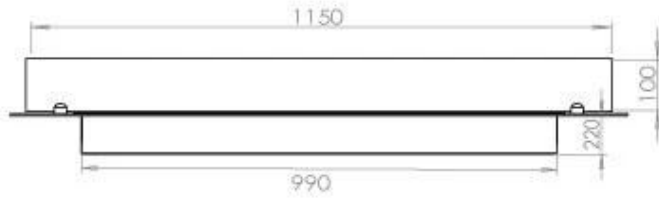

Type

Flue/chimney	Not Required
Recommended air change rate	1
Producttype	4-sided built-in bioethanol fireplace
Brand	Foco
Fuel	Bioethanol
Use	Indoor
Flame view	44,1
Warranty	2 years

Size

Length/Width	120 cm
Depth	40 cm
Weight	35 kg

Appearance

Material	Steel
Steel Thickness	4 mm
Colour	Black
Glas included	Yes

FLA 3+ 990 mm

FLA 3 990 mm

PrimeFire 1000

Automatic burner

Superior Manual