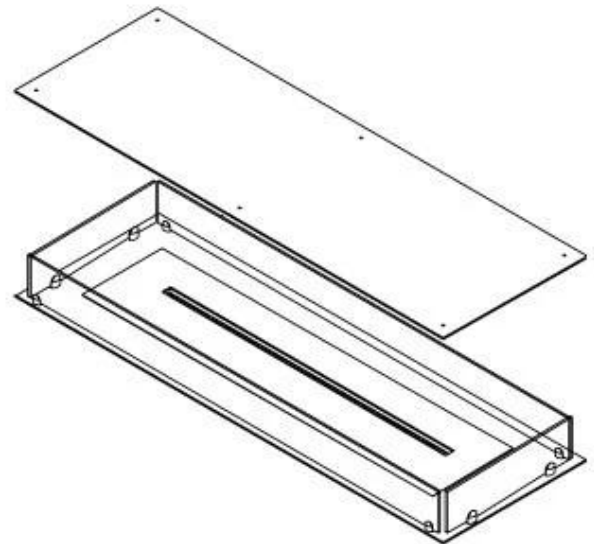

FOCO FOUR 1200

BIO-30-118

Foco Four 1200 is an elegant 4-sided bioethanol fireplace designed for built-in installation, offering a view of the flames from all sides. This fireplace is perfect for creating a central visual feature in the room, especially under a plateau or floating wall where a TV can be mounted. Choose a manual or automatic bioethanol burner, offering adjustable flame levels and remote control. Made from 4 mm powder-coated stainless steel with tempered glass, Foco Four ensures a stable and safe flame experience.

Type

Flue/chimney	Not Required
Recommended air change rate	1
Producttype	4-sided built-in bioethanol fireplace
Brand	Foco
Fuel	Bioethanol
Use	Indoor
Flame view	44,1
Warranty	2 years

Size

Length/Width	120 cm
Depth	40 cm
Weight	35 kg

Appearance

Material	Steel
Steel Thickness	4 mm
Colour	Black
Glas included	Yes

FLA 3+ 990 mm

FLA 3 990 mm

PrimeFire 1000

Automatic burner

Superior Manual