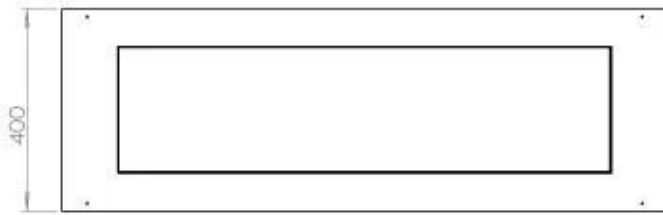

Appearance

Material	Steel
Steel Thickness	4 mm
Colour	Black
Glas included	Yes

FLA 3+ 990 mm

FLA 3 990 mm

PrimeFire 1000

Automatic burner

Superior Manual