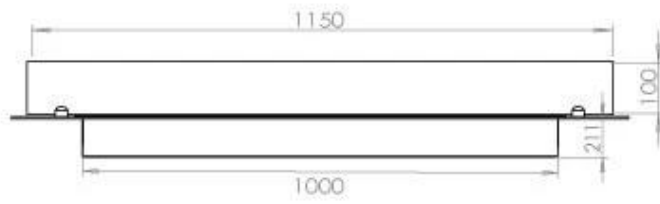

Appearance

Material	Steel
Steel Thickness	4 mm
Colour	Black
Glas included	Yes

FLA 3+ 990 mm

FLA 3 990 mm

PrimeFire 1000

Automatic burner

Superior Manual