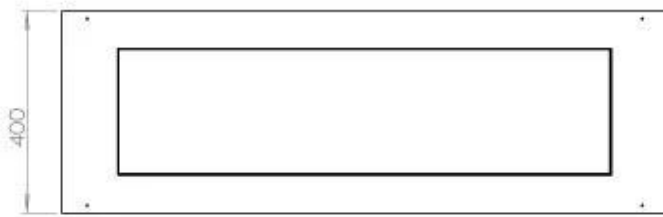

Appearance

Material	Steel
Steel Thickness	4 mm
Colour	Black
Glas included	Yes

FLA 3+ 990 mm

FLA 3 990 mm

PrimeFire 1000

Automatic burner

Superior Manual