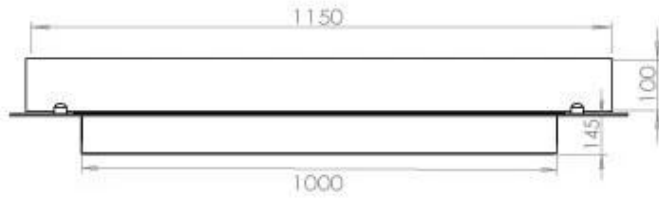

Appearance

Material	Steel
Steel Thickness	4 mm
Colour	Black
Glas included	Yes

FLA 3+ 990 mm

FLA 3 990 mm

PrimeFire 1000

Automatic burner

Superior Manual