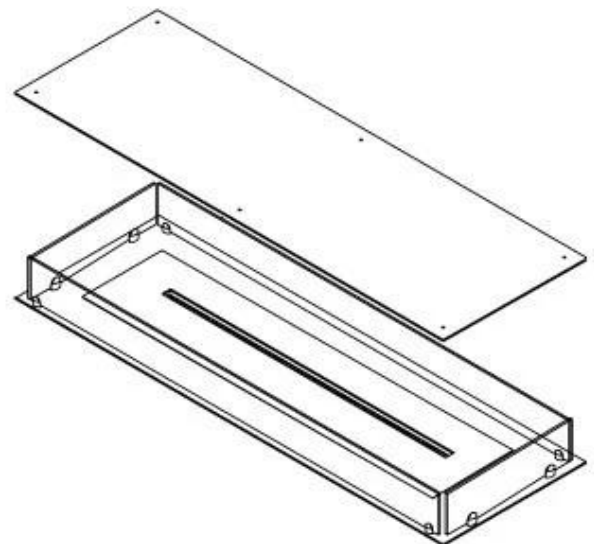

FOCO FOUR 1200

BIO-30-118

Foco Four 1200 is an elegant 4-sided bioethanol fireplace designed for built-in installation, offering a view of the flames from all sides. This fireplace is perfect for creating a central visual feature in the room, especially under a plateau or floating wall where a TV can be mounted. Choose a manual or automatic bioethanol burner, offering adjustable flame levels and remote control. Made from 4 mm powder-coated stainless steel with tempered glass, Foco Four ensures a stable and safe flame experience.

Type

Flue/chimney	Not Required
Recommended air change rate	1
Producttype	4-sided built-in bioethanol fireplace
Brand	Foco
Fuel	Bioethanol
Use	Indoor
Flame view	44,1
Warranty	2 years

Size

Length/Width	120 cm
Depth	40 cm
Weight	35 kg

Appearance

Material	Steel
Steel Thickness	4 mm
Colour	Black
Glas included	Yes

FLA 3+ 990 mm

FLA 3 990 mm

PrimeFire 1000

Automatic burner

Superior Manual