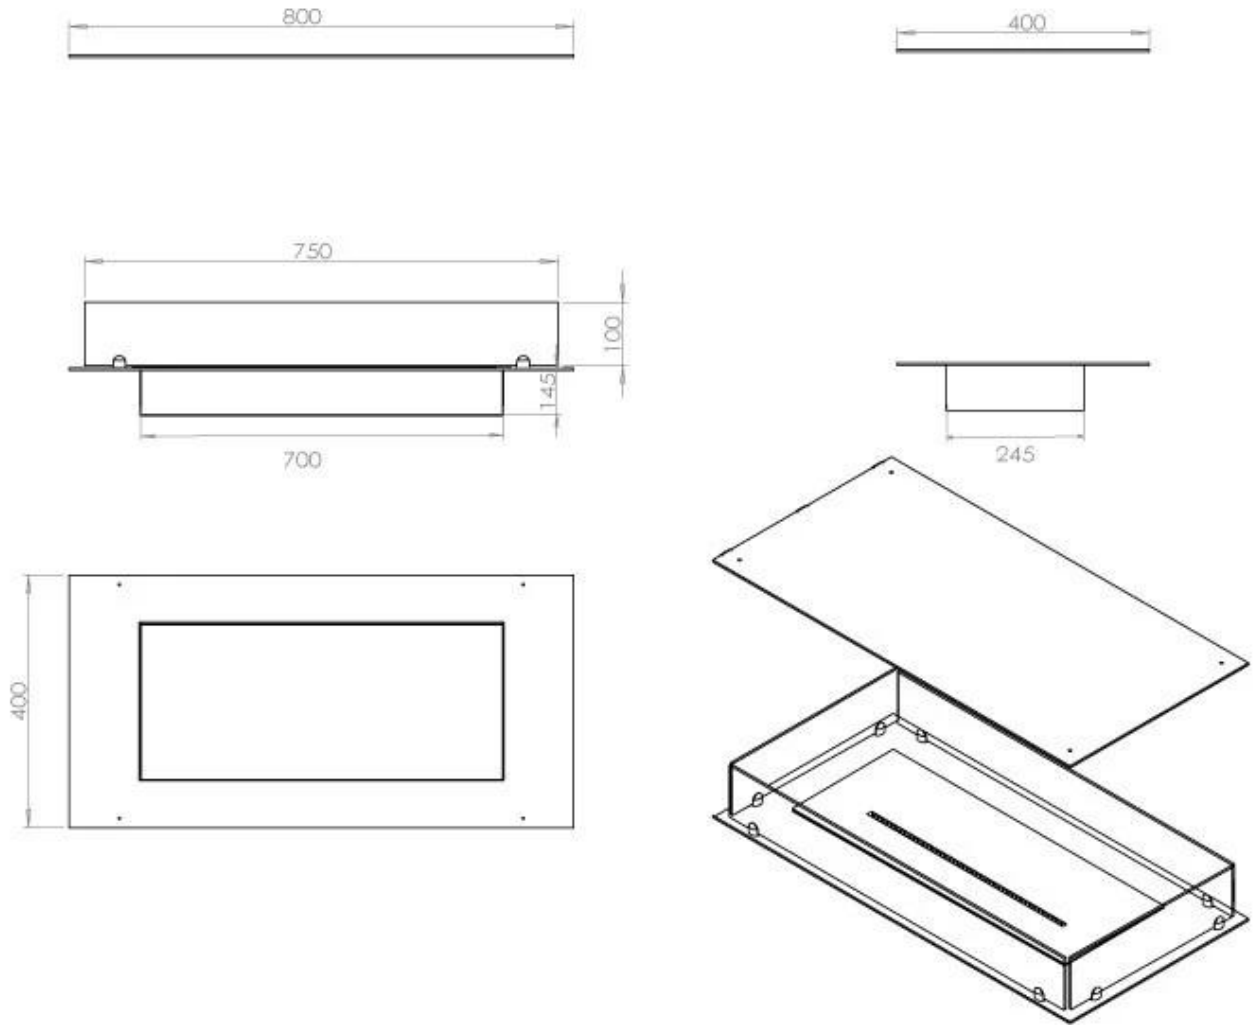

TECHNICAL SPECIFICATIONS

Burner - Features

Control	Automatic
Control	Manual
Control	Remote Control
Burn time	7.5 hours
Minimum room size	70 m ³
Burner type	3.5 Litre Superior
Flame length	45 cm
Heat output (max)	3,2 kW
Remote control	Yes (add-on)
Requires electricity	No
Requires electricity	Yes
Adjustable flame	Yes
Usage	0.46 L/h

Type

Flue/chimney	Not Required
Recommended air change rate	1
Producttype	4-sided built-in bioethanol fireplace
Brand	Foco
Fuel	Bioethanol
Use	Indoor
Flame view	44,1
Warranty	2 years

Size

Length/Width	80 cm
Depth	40 cm
Weight	25 kg

Appearance

Material	Steel
Steel Thickness	4 mm
Colour	Black
Glas included	Yes

PrimeFire 700

Automatic burner 700

Superior Manual