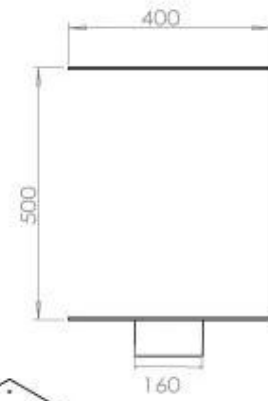

TECHNICAL SPECIFICATIONS

Burner - Features

Minimum room size	90 m ³
Burner type	5 Litre Superior
Flame length	85 cm
Heat output (max)	6,2 kW
Remote control	Yes (add-on)
Requires electricity	No
Requires electricity	Yes
Adjustable flame	Yes
Control	Remote Control
Control	Automatic
Control	Manual
Burn time	6 hours
Usage	0.87 L/h

Type

Flue/chimney	Not Required
Recommended air change rate	1
Producttype	3-sided Built-in Bioethanol Fireplace
Brand	Foco
Fuel	Bioethanol
Use	Indoor
Warranty	2 years

Size

Length/Width	120 cm
Height	50 cm
Depth	40 cm
Weight	35 kg

Appearance

Materials	Steel
Steel thickness	4 mm
Colour	Black
Glas included	Yes

Superior Manual

FLA 3+ 990 mm

FLA 3 990 mm

PrimeFire 1000

Automatic burner 1000