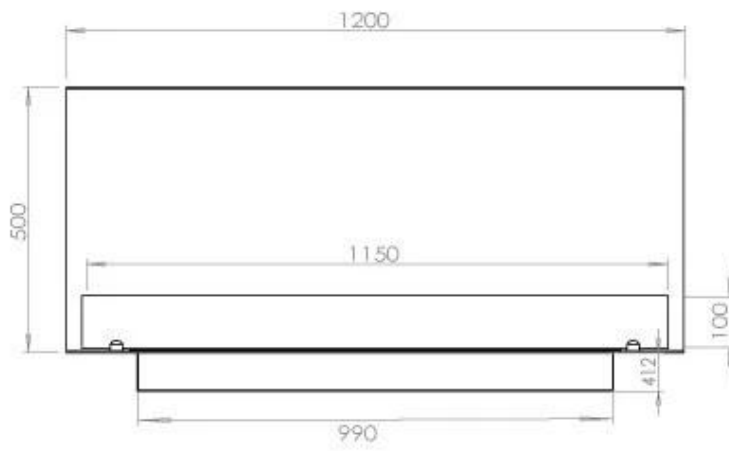

TECHNICAL SPECIFICATIONS

Burner - Features

Minimum room size	90 m ³
Burner type	5 Litre Superior
Flame length	85 cm
Heat output (max)	6,2 kW
Remote control	Yes (add-on)
Requires electricity	No
Requires electricity	Yes
Adjustable flame	Yes
Control	Remote Control
Control	Automatic
Control	Manual
Burn time	6 hours
Usage	0.87 L/h

Type

Flue/chimney	Not Required
Recommended air change rate	1
Producttype	3-sided Built-in Bioethanol Fireplace
Brand	Foco
Fuel	Bioethanol
Use	Indoor
Warranty	2 years

Size

Length/Width	120 cm
Height	50 cm
Depth	40 cm
Weight	35 kg

Appearance

Materials	Steel
Steel thickness	4 mm
Colour	Black
Glas included	Yes

Superior Manual

FLA 3+ 990 mm

FLA 3 990 mm

PrimeFire 1000

Automatic burner 1000