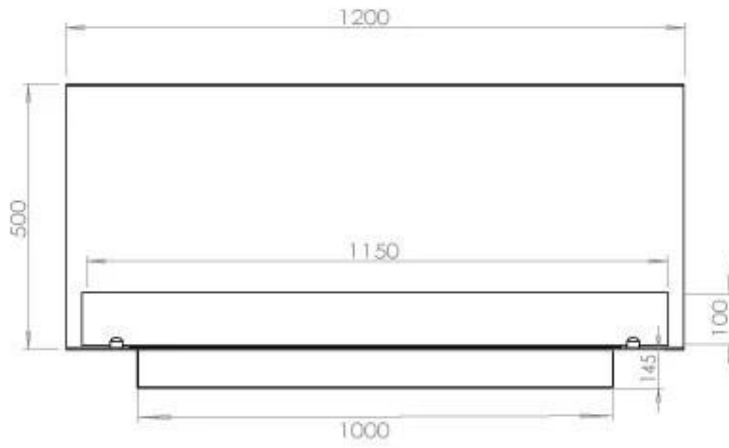

TECHNICAL SPECIFICATIONS

Burner - Features

Minimum room size	90 m ³
Burner type	5 Litre Superior
Flame length	85 cm
Heat output (max)	6,2 kW
Remote control	Yes (add-on)
Requires electricity	No
Requires electricity	Yes
Adjustable flame	Yes
Control	Remote Control
Control	Automatic
Control	Manual
Burn time	6 hours
Usage	0.87 L/h

Type

Flue/chimney	Not Required
Recommended air change rate	1
Producttype	3-sided Built-in Bioethanol Fireplace
Brand	Foco
Fuel	Bioethanol
Use	Indoor
Warranty	2 years

Size

Length/Width	120 cm
Height	50 cm
Depth	40 cm
Weight	35 kg

Appearance

Materials	Steel
Steel thickness	4 mm
Colour	Black
Glas included	Yes

Superior Manual

FLA 3+ 990 mm

FLA 3 990 mm

PrimeFire 1000

Automatic burner 1000