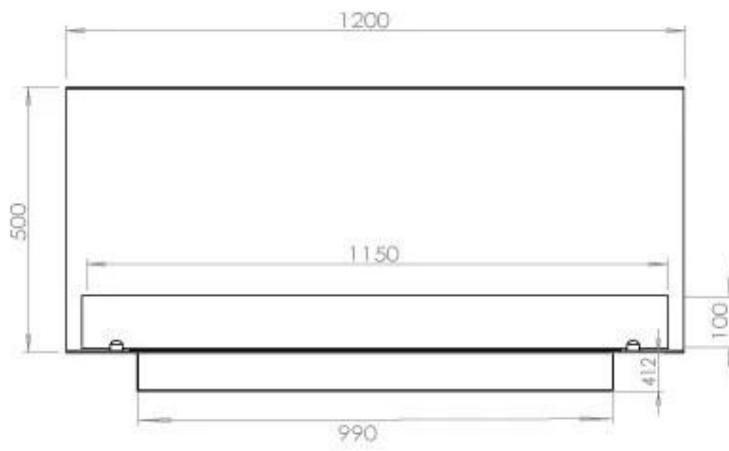

FLA 3+ 990 mm