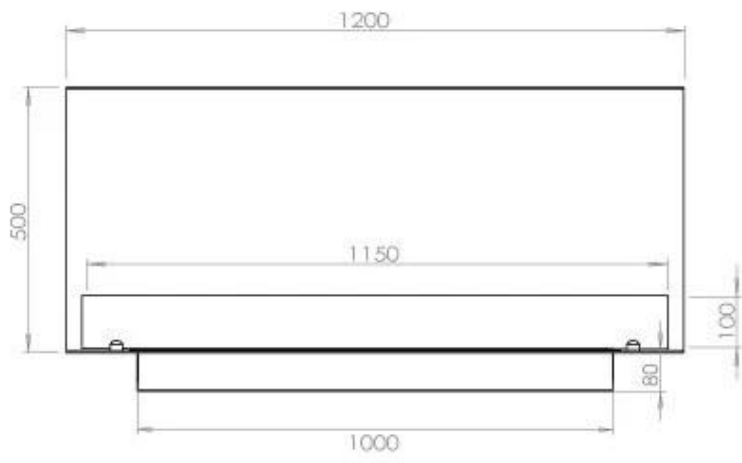

TECHNICAL SPECIFICATIONS

Burner - Features

Minimum room size	90 m ³
Burner type	5 Litre Superior
Flame length	85 cm
Heat output (max)	6,2 kW
Remote control	Yes (add-on)
Requires electricity	No
Requires electricity	Yes
Adjustable flame	Yes
Control	Remote Control
Control	Automatic
Control	Manual
Burn time	6 hours
Usage	0.87 L/h

Type

Flue/chimney	Not Required
Recommended air change rate	1
Producttype	3-sided Built-in Bioethanol Fireplace
Brand	Foco
Fuel	Bioethanol
Use	Indoor
Warranty	2 years

Size

Length/Width	120 cm
Height	50 cm
Depth	40 cm
Weight	35 kg

Appearance

Materials	Steel
Steel thickness	4 mm
Colour	Black
Glas included	Yes

Superior Manual

FLA 3+ 990 mm

FLA 3 990 mm

PrimeFire 1000

Automatic burner 1000