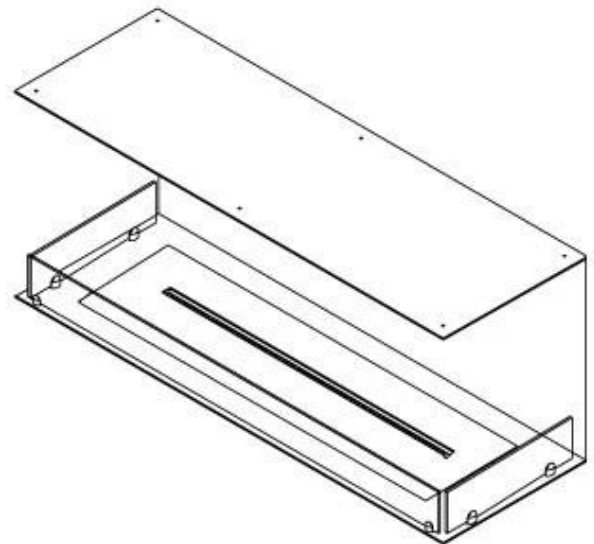

PrimeFire 1000