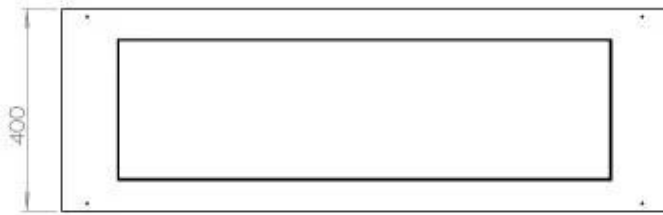

FLA 3+ 990 mm