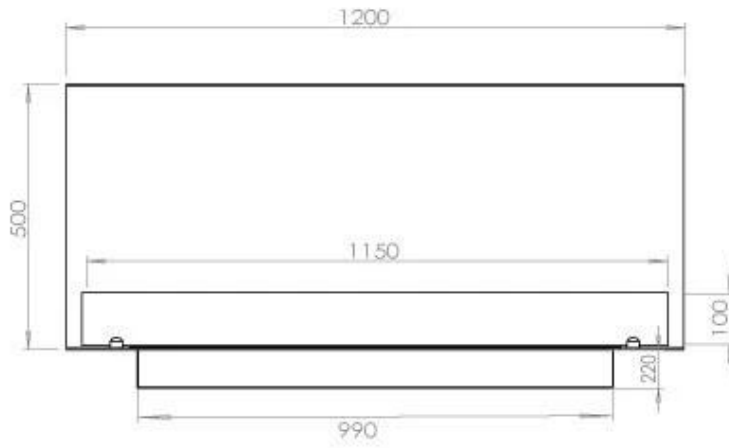

TECHNICAL SPECIFICATIONS

Burner - Features

Minimum room size	90 m ³
Burner type	5 Litre Superior
Flame length	85 cm
Heat output (max)	6,2 kW
Remote control	Yes (add-on)
Requires electricity	No
Requires electricity	Yes
Adjustable flame	Yes
Control	Remote Control
Control	Automatic
Control	Manual
Burn time	6 hours
Usage	0.87 L/h

Type

Flue/chimney	Not Required
Recommended air change rate	1
Producttype	3-sided Built-in Bioethanol Fireplace
Brand	Foco
Fuel	Bioethanol
Use	Indoor
Warranty	2 years

Size

Length/Width	120 cm
Height	50 cm
Depth	40 cm
Weight	35 kg

Appearance

Materials	Steel
Steel thickness	4 mm
Colour	Black
Glas included	Yes

Superior Manual

FLA 3+ 990 mm

FLA 3 990 mm

PrimeFire 1000

Automatic burner 1000