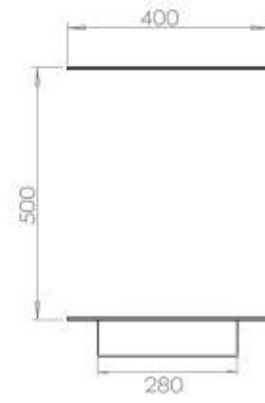

TECHNICAL SPECIFICATIONS

Burner - Features

Minimum room size	90 m ³
Burner type	5 Litre Superior
Flame length	85 cm
Heat output (max)	6,2 kW
Remote control	Yes (add-on)
Requires electricity	No
Requires electricity	Yes
Adjustable flame	Yes
Control	Remote Control
Control	Automatic
Control	Manual
Burn time	6 hours
Usage	0.87 L/h

Type

Flue/chimney	Not Required
Recommended air change rate	1
Producttype	3-sided Built-in Bioethanol Fireplace
Brand	Foco
Fuel	Bioethanol
Use	Indoor
Warranty	2 years

Size

Length/Width	120 cm
Height	50 cm
Depth	40 cm
Weight	35 kg

Appearance

Materials	Steel
Steel thickness	4 mm
Colour	Black
Glas included	Yes

Superior Manual

FLA 3+ 990 mm

FLA 3 990 mm

PrimeFire 1000

Automatic burner 1000