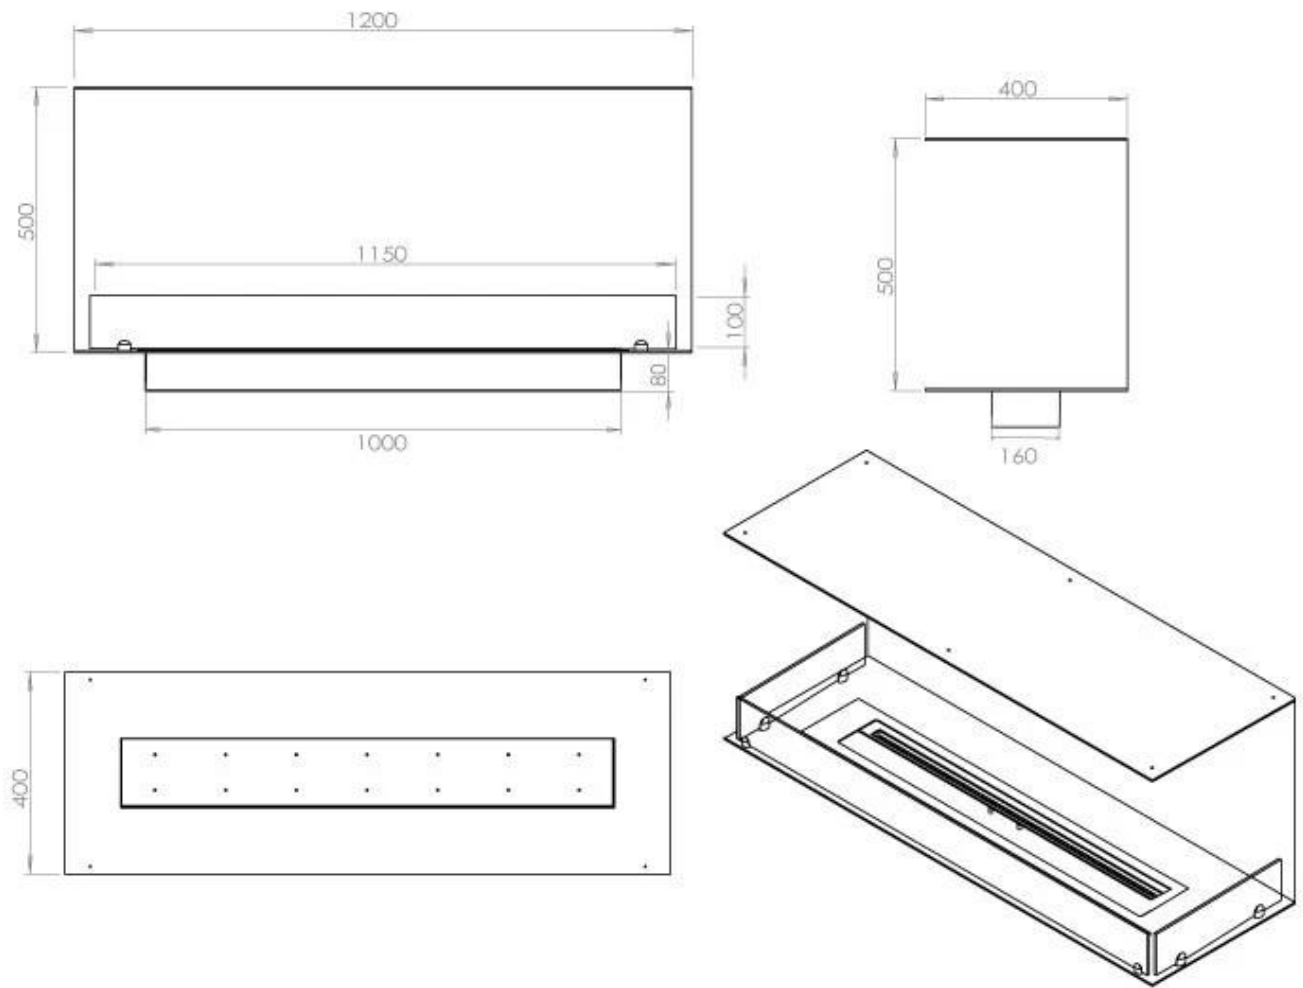

Superior Manual