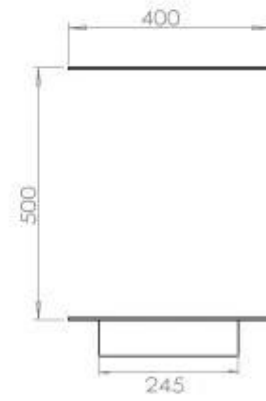

PrimeFire 1000