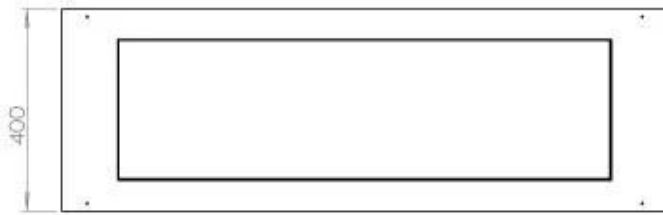

PrimeFire 1000