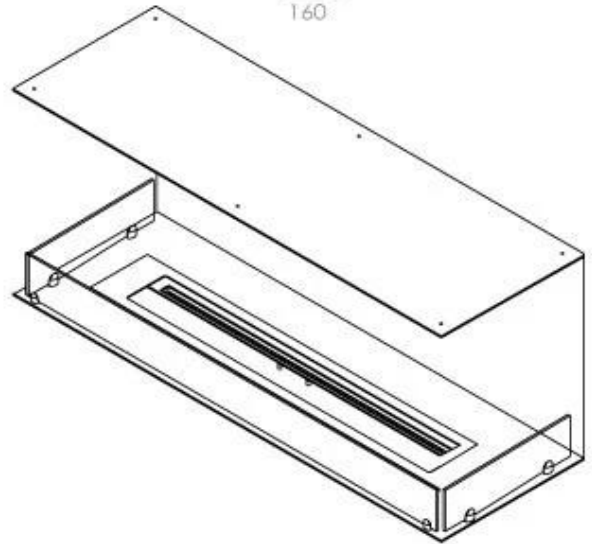

FOCO THREE 1200

BIO-30-115

The Foco Three 1200 is a versatile built-in bioethanol fireplace, designed with three open sides to provide an impressive view of the flames from multiple angles. Ideal for partition walls, such as those around a TV, this 3-sided fireplace is crafted from 4 mm thick powder-coated stainless steel, offering a stylish and timeless look. Choose between a manual or automatic bioethanol burner, which offer adjustable flame levels and, in the automatic models, remote control for added convenience and safety.

TECHNICAL SPECIFICATIONS

Burner - Features

Minimum room size	90 m ³
Burner type	5 Litre Superior
Flame length	85 cm
Heat output (max)	6,2 kW
Remote control	Yes (add-on)
Requires electricity	No
Requires electricity	Yes
Adjustable flame	Yes
Control	Remote Control
Control	Automatic
Control	Manual
Burn time	6 hours
Usage	0.87 L/h

Type

Flue/chimney	Not Required
Recommended air change rate	1
Producttype	3-sided Built-in Bioethanol Fireplace
Brand	Foco
Fuel	Bioethanol
Use	Indoor
Warranty	2 years

Size

Length/Width	120 cm
Height	50 cm
Depth	40 cm
Weight	35 kg

Appearance

Materials	Steel
Steel thickness	4 mm
Colour	Black
Glas included	Yes

Superior Manual

FLA 3+ 990 mm

FLA 3 990 mm

PrimeFire 1000

Automatic burner 1000