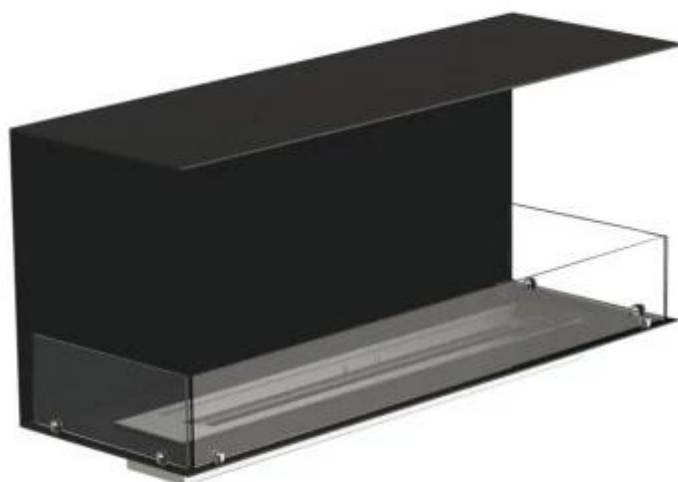

FOCO THREE 1200

BIO-30-115

The Foco Three 1200 is a versatile built-in bioethanol fireplace, designed with three open sides to provide an impressive view of the flames from multiple angles. Ideal for partition walls, such as those around a TV, this 3-sided fireplace is crafted from 4 mm thick powder-coated stainless steel, offering a stylish and timeless look. Choose between a manual or automatic bioethanol burner, which offer adjustable flame levels and, in the automatic models, remote control for added convenience and safety.

TECHNICAL SPECIFICATIONS

Burner - Features

Minimum room size	90 m ³
Burner type	5 Litre Superior
Flame length	85 cm
Heat output (max)	6,2 kW
Remote control	Yes (add-on)
Requires electricity	No
Requires electricity	Yes
Adjustable flame	Yes
Control	Remote Control
Control	Automatic
Control	Manual
Burn time	6 hours
Usage	0.87 L/h

Type

Flue/chimney	Not Required
Recommended air change rate	1
Producttype	3-sided Built-in Bioethanol Fireplace
Brand	Foco
Fuel	Bioethanol
Use	Indoor
Warranty	2 years

Size

Length/Width	120 cm
Height	50 cm
Depth	40 cm
Weight	35 kg

Appearance

Materials	Steel
Steel thickness	4 mm
Colour	Black
Glas included	Yes

Superior Manual

FLA 3+ 990 mm

FLA 3 990 mm

PrimeFire 1000

Automatic burner 1000