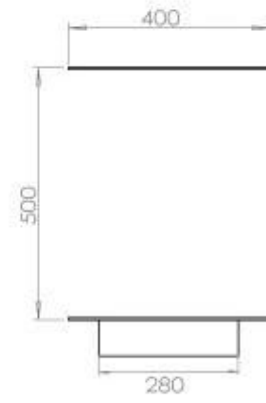

TECHNICAL SPECIFICATIONS

Burner - Features

Minimum room size	90 m ³
Burner type	5 Litre Superior
Flame length	85 cm
Heat output (max)	6,2 kW
Remote control	Yes (add-on)
Requires electricity	No
Requires electricity	Yes
Adjustable flame	Yes
Control	Remote Control
Control	Automatic
Control	Manual
Burn time	6 hours
Usage	0.87 L/h

Type

Flue/chimney	Not Required
Recommended air change rate	1
Producttype	3-sided Built-in Bioethanol Fireplace
Brand	Foco
Fuel	Bioethanol
Use	Indoor
Warranty	2 years

Size

Length/Width	120 cm
Height	50 cm
Depth	40 cm
Weight	35 kg

Appearance

Materials	Steel
Steel thickness	4 mm
Colour	Black
Glas included	Yes

Superior Manual

FLA 3+ 990 mm

FLA 3 990 mm

PrimeFire 1000

Automatic burner 1000