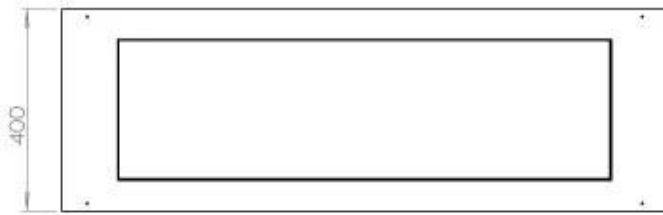

Appearance

Materials	Steel
Steel thickness	4 mm
Colour	Black
Glas included	Yes

Superior Manual

FLA 3+ 990 mm

FLA 3 990 mm

PrimeFire 1000

Automatic burner 1000