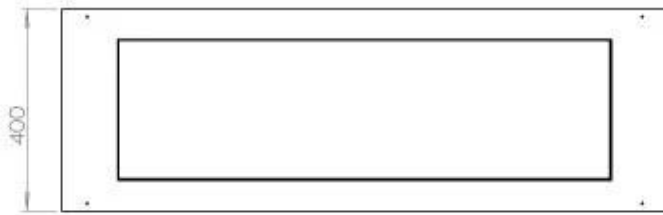

Appearance

Materials	Steel
Steel thickness	4 mm
Colour	Black
Glas included	Yes

Superior Manual

FLA 3+ 990 mm

FLA 3 990 mm

PrimeFire 1000

Automatic burner 1000