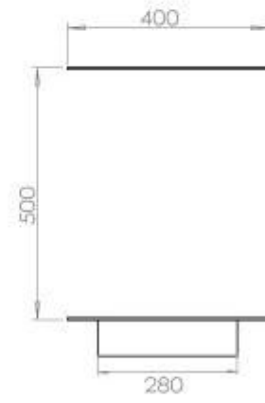

FLA 3+ 990 mm