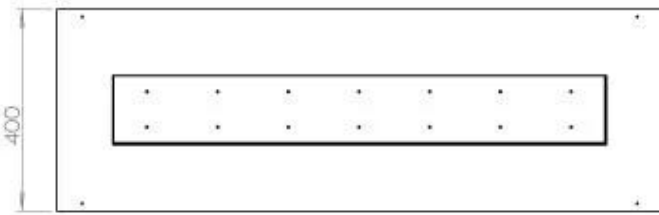

Superior Manual