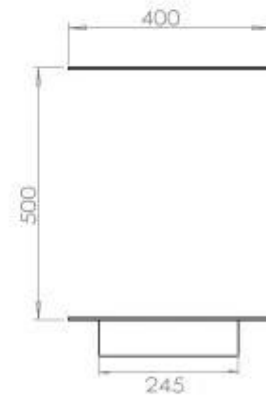

TECHNICAL SPECIFICATIONS

Burner - Features

Minimum room size	90 m ³
Burner type	5 Litre Superior
Flame length	85 cm
Heat output (max)	6,2 kW
Remote control	Yes (add-on)
Requires electricity	No
Requires electricity	Yes
Adjustable flame	Yes
Control	Remote Control
Control	Automatic
Control	Manual
Burn time	6 hours
Usage	0.87 L/h

Type

Flue/chimney	Not Required
Recommended air change rate	1
Producttype	3-sided Built-in Bioethanol Fireplace
Brand	Foco
Fuel	Bioethanol
Use	Indoor
Warranty	2 years

Size

Length/Width	120 cm
Height	50 cm
Depth	40 cm
Weight	35 kg

Appearance

Materials	Steel
Steel thickness	4 mm
Colour	Black
Glas included	Yes

Superior Manual

FLA 3+ 990 mm

FLA 3 990 mm

PrimeFire 1000

Automatic burner 1000