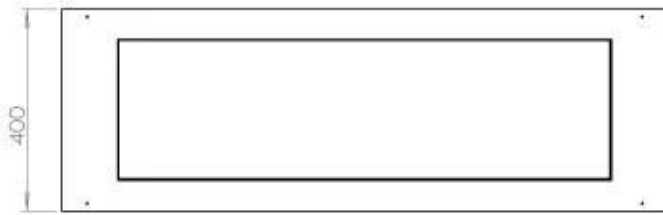

Appearance

Materials	Steel
Steel thickness	4 mm
Colour	Black
Glas included	Yes

Superior Manual

FLA 3+ 990 mm

FLA 3 990 mm

PrimeFire 1000

Automatic burner 1000