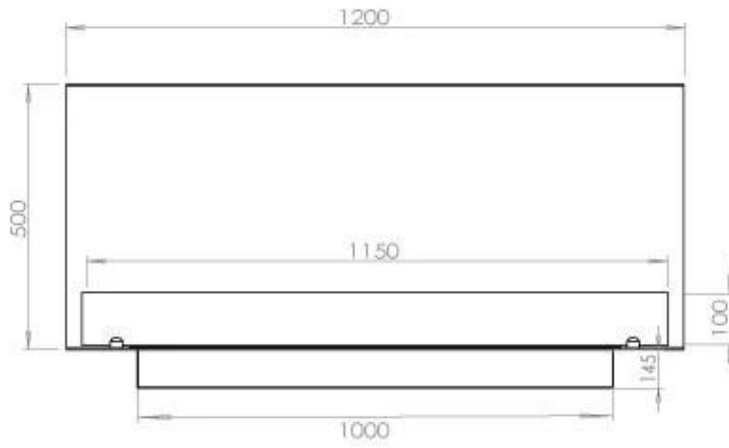

PrimeFire 1000