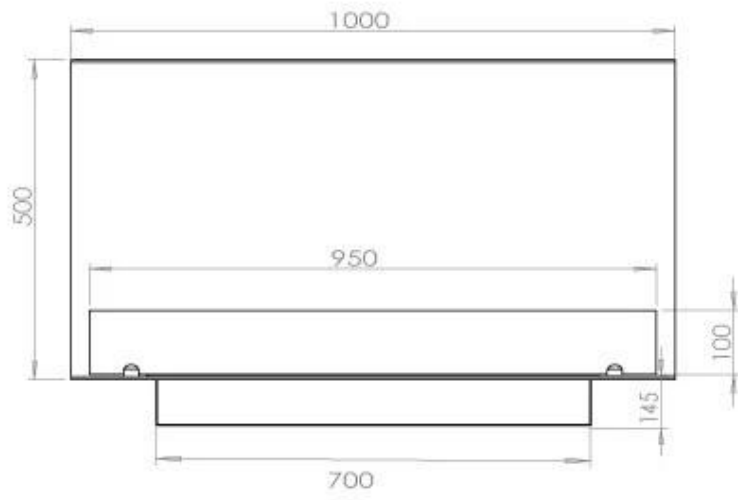

PrimeFire 700