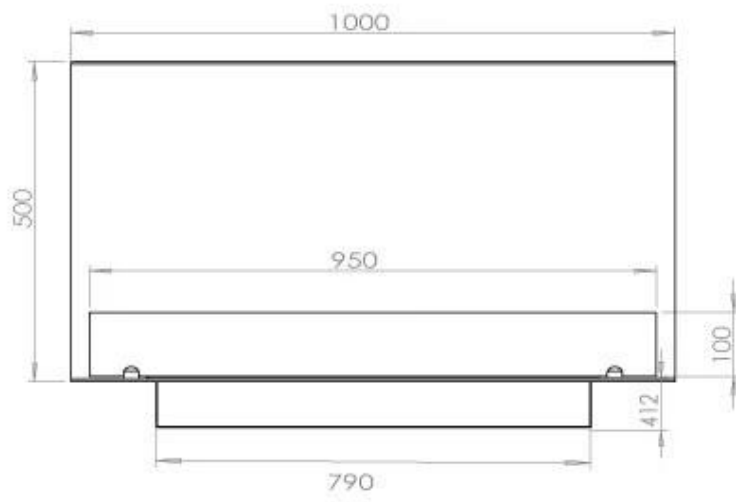

#### Size

Length/Width	100 cm
Height	50 cm
Depth	40 cm
Weight	30 kg

#### Appearance

Materials	Steel
Steel thickness	4 mm
Colour	Black
Glas included	Yes

## Superior Manual

FLA 3+ 790 mm

FLA 3 790 mm