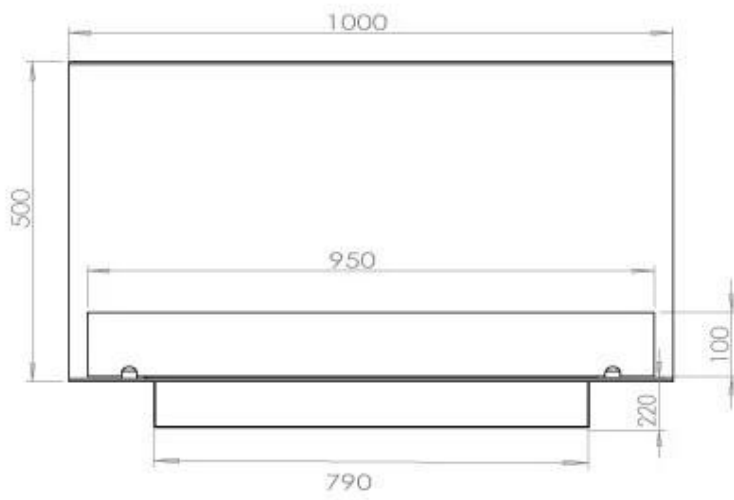

#### Size

Length/Width	100 cm
Height	50 cm
Depth	40 cm
Weight	30 kg

#### Appearance

Materials	Steel
Steel thickness	4 mm
Colour	Black
Glas included	Yes

## Superior Manual

FLA 3+ 790 mm

FLA 3 790 mm