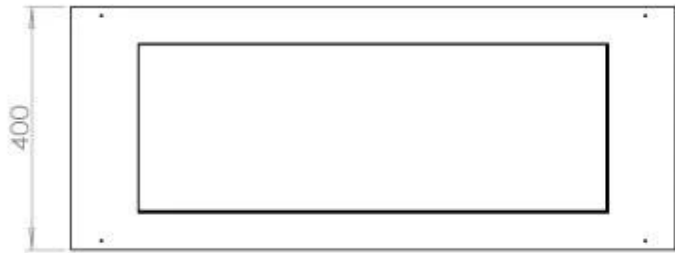

PrimeFire 700