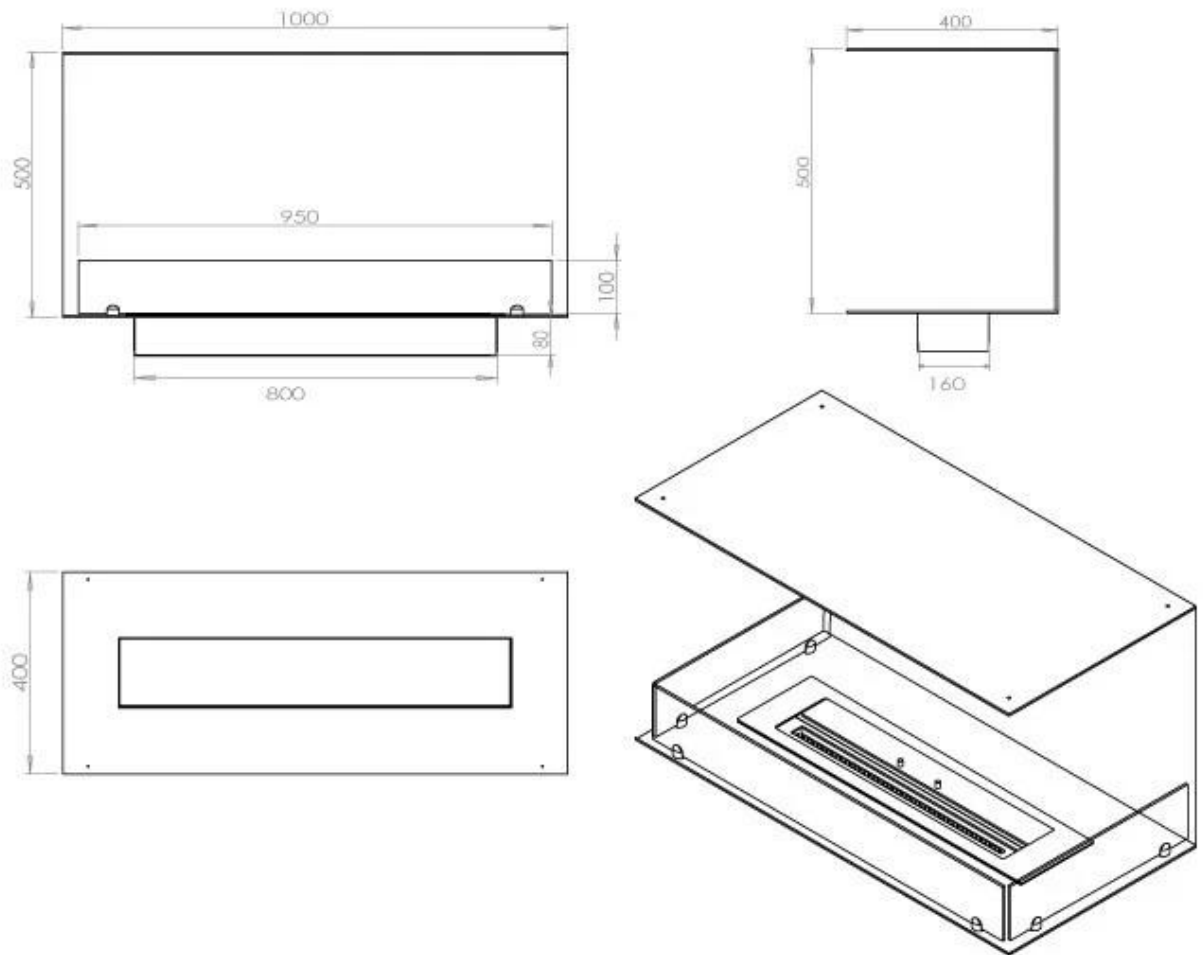

Superior Manual