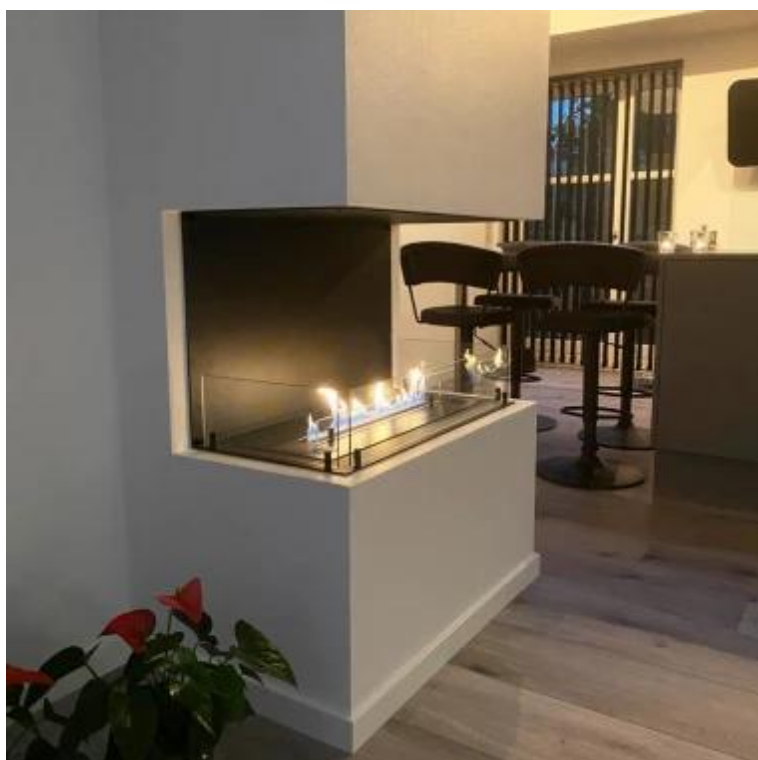

FOCO THREE 800

BIO-30-113

Foco Three 800 is a stylish 3-sided bioethanol fireplace designed for built-in installation, allowing you to enjoy the flames from three sides: left, front, and right. This fireplace is perfect for partition walls, such as around a TV, offering a modern and timeless design. Choose between a manual or automatic bioethanol burner, which provides adjustable flame levels and remote control for added convenience. Made from 4 mm powder-coated stainless steel and includes tempered glass for a stable and safe flame experience.

TECHNICAL SPECIFICATIONS

Burner - Features

Control	Remote Control
Control	Automatic
Control	Manual
Burn time	6.5 hours
Minimum room size	70 m³
Burner type	3.5 Litre Superior
Flame length	45 cm
Heat output (max)	3,2 kW
Remote control	Yes (add-on)
Requires electricity	No
Requires electricity	Yes
Adjustable flame	Yes
Usage	0.46 L/h

Type

Flue/chimney	Not Required
Recommended air change rate	1
Producttype	3-sided Built-in Bioethanol Fireplace
Brand	Foco
Fuel	Bioethanol
Use	Indoor
Warranty	2 years

Size

Length/Width	80 cm
Height	50 cm
Depth	40 cm
Weight	25 kg

Appearance

Material	Steel
Steel Thickness	4 mm
Colour	Black
Glas included	Yes